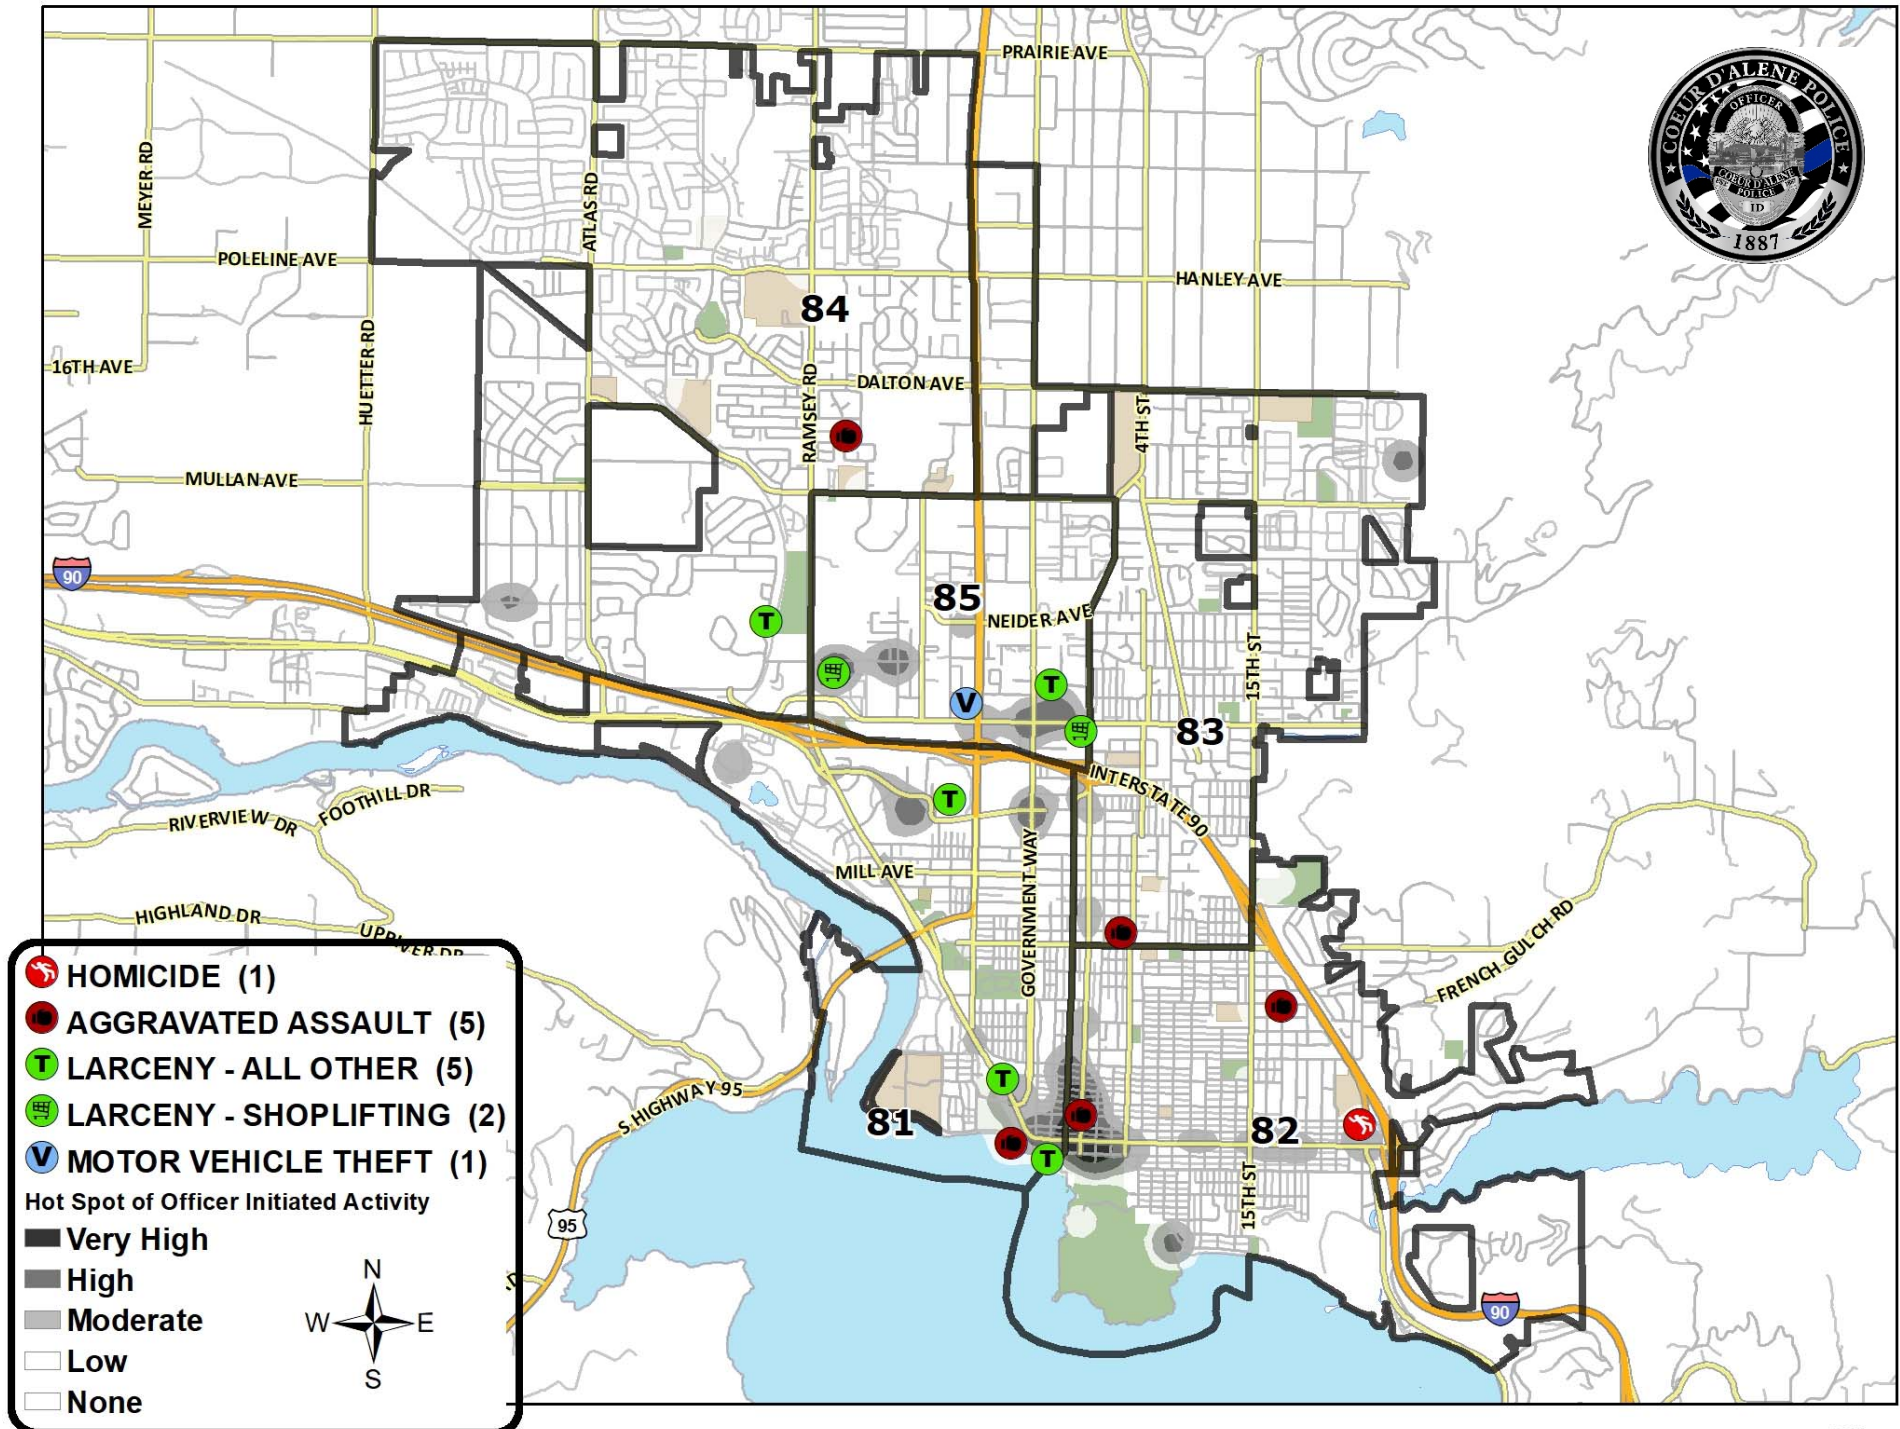

CDAPD Crime Analysis: COMPSTAT

PART 1 CRIMES COMPARISON

Coeur d'Alene Police: Part 1 Crimes - 28 Day Analysis

OFFENSE	Normal Weekly Range	CURRENT 28 DAYS					PRIOR 28 DAYS					28 Day Total % Change
		5/27	5/20	5/13	5/6	TOTAL	4/29	4/22	4/15	4/8	TOTAL	
Aggravated Assault	0-4	5	2	0	0	7	2	2	7	3	14	-50%
Arson	0-1	0	0	0	0	0	0	0	0	0	0	0%
Auto Burglary	0-10	0	0	5	3	8	3	2	0	3	8	0%
Burglary - Non Resid	0-1	0	0	0	0	0	0	0	0	0	0	0%
Burglary - Resid	0-3	0	2	2	0	4	1	2	0	5	8	-50%
Rape	0-2	0	0	0	0	0	1	1	1	2	5	-100%
Homicide	0-0	1	0	0	0	1	0	0	0	0	0	0%
Robbery - Commercial	0-0	0	0	0	1	1	0	0	0	0	0	0%
Robbery - Person	0-1	0	0	0	0	0	0	0	0	0	0	0%
Theft	6-16	7	2	2	2	13	8	5	1	4	18	-28%
Vehicle Theft	0-3	1	1	1	0	3	0	2	1	0	3	0%
TOTAL	14-34	14	7	10	6	37	15	14	10	17	56	-34%

These statistics are preliminary counts of the original police incident reports and may vary from the final UCR (Uniform Crime Reporting) statistics published by the FBI.

Aggravated Assault (5): 1600 block of E. Hastings Ave. – A 31 year old female stabbed her boyfriend in the arm and then herself in the hand, female arrested; 1200 block of N. 6th St. - Dispute between a foster child and parent, a cell phone was thrown and caused a small laceration to the parent; 400 block of N. 4th St. – 20 year old female reported that a male put a pill in a full shot glass and forced her to take it, active case; W. Timor Ave. – Physical dispute between two (adult) brothers, active case; Independence Point – Altercation between two males (16 & 31 years old), active case.

Homicide (1): 15th & E. Pennsylvania Ave. – Active investigation with two male suspects in custody, the victim was a 20 year old male.

Theft (7): 508 NW Blvd – Bicycle taken; 135 E. Anton Ave.- Cell phone taken; 2003 N. Kootenai Health Way – Wallet taken; 115 S. 2nd St. – Cell phone taken; 4598 W. Fairway Dr. – Package taken from porch; 356 E. Appleway Way, A&D Mini Mart – Female took food and drinks, active case; 1485 W. Appleway Ave., Winco – Shoplifter cited.

Vehicle Theft (1): 500 block of W. Appleway Ave. – 30 year old male took his mom’s vehicle without permission. It was recovered the same day by Montana Highway Patrol.

22 Incidents Closed by Arrest & 2 Protective Custody Holds

10 – DUI	6 – Warrant	3 – Possession of Controlled Substance
2 – Assault	1 – Disorderly Conduct	

Coeur d'Alene Police Compstat Crimes: May 27 - June 2, 2021