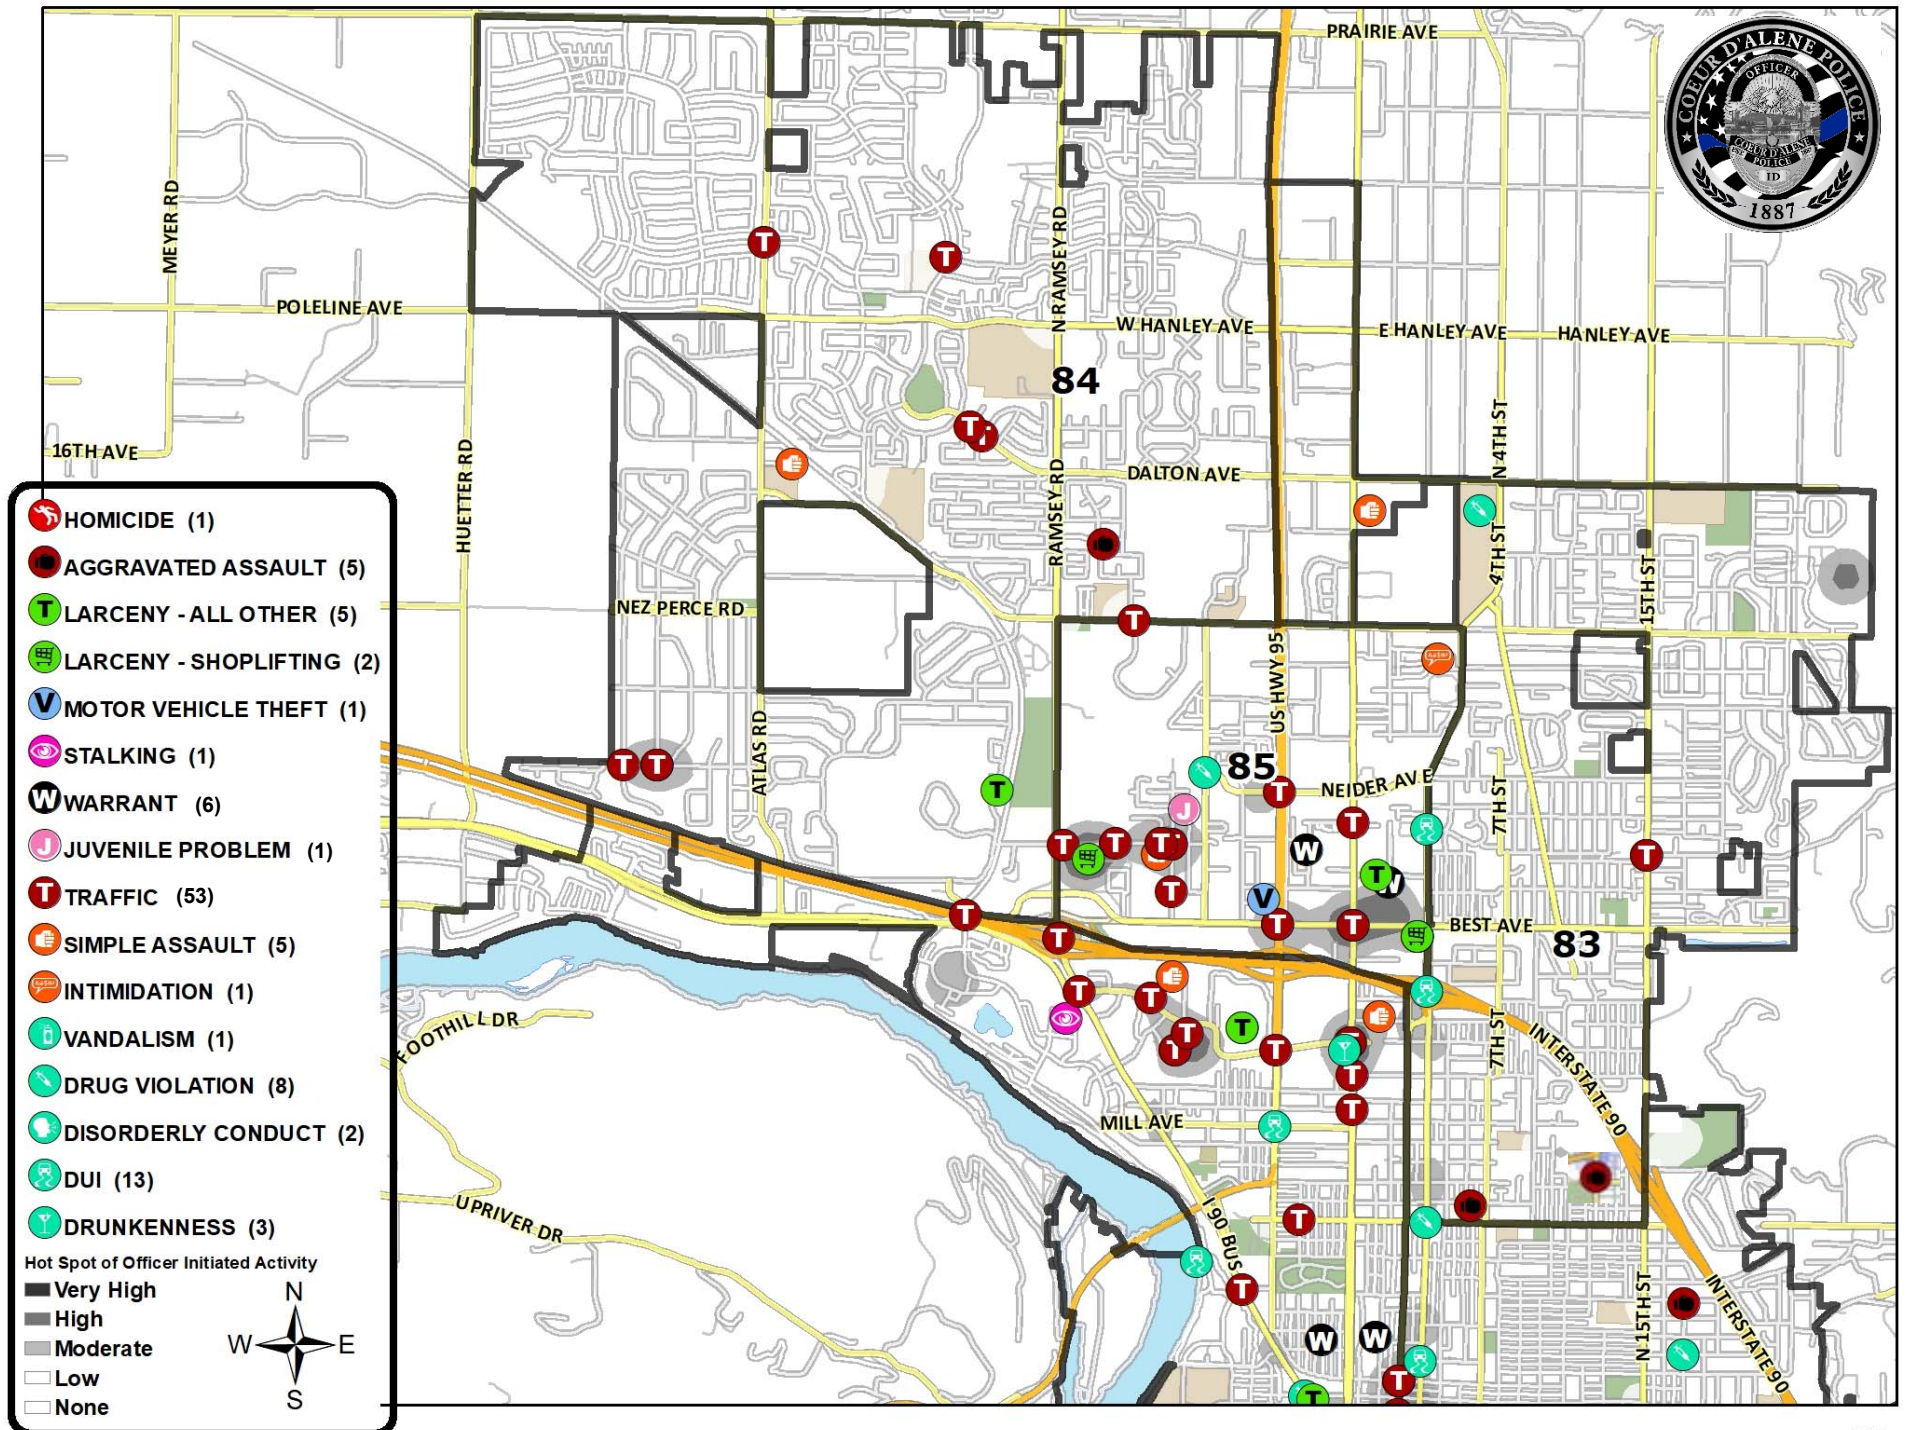

These statistics are preliminary counts of the original police incident reports and may vary from the final UCR (Uniform Crime Reporting) statistics published by the FBI.

Aggravated Assault (5): 1600 block of E. Hastings Ave. – A 31 year old female stabbed her boyfriend in the arm and then herself in the hand, female arrested; 1200 block of N. 6th St. - Dispute between a foster child and parent, a cell phone was thrown and caused a small laceration to the parent; 400 block of N. 4th St. – 20 year old female reported that a male put a pill in a full shot glass and forced her to take it, active case; W. Timor Ave. – Physical dispute between two (adult) brothers, active case; Independence Point – Altercation between two males (16 & 31 years old), active case.

Homicide (1): 15th & E. Pennsylvania Ave. – Active investigation with two male suspects in custody, the victim was a 20 year old male.

Theft (7): 508 NW Blvd – Bicycle taken; 135 E. Anton Ave.- Cell phone taken; 2003 N. Kootenai Health Way – Wallet taken; 115 S. 2nd St. – Cell phone taken; 4598 W. Fairway Dr. – Package taken from porch; 356 E. Appleway Way, A&D Mini Mart – Female took food and drinks, active case; 1485 W. Appleway Ave., Winco – Shoplifter cited.

Vehicle Theft (1): 500 block of W. Appleway Ave. – 30 year old male took his mom’s vehicle without permission. It was recovered the same day by Montana Highway Patrol.

22 Incidents Closed by Arrest & 2 Protective Custody Holds

Coeur d'Alene Police Compstat Crimes: May 27 - June 2, 2021 (North of Appleyway / Best Ave.)

Coeur d'Alene Police Compstat Crimes: May 27 - June 2, 2021 (South of Appleyway / Best Ave.)

Coeur d'Alene Police Traffic Stops, Accidents & Directed Patrols: May 27 - June 2, 2021