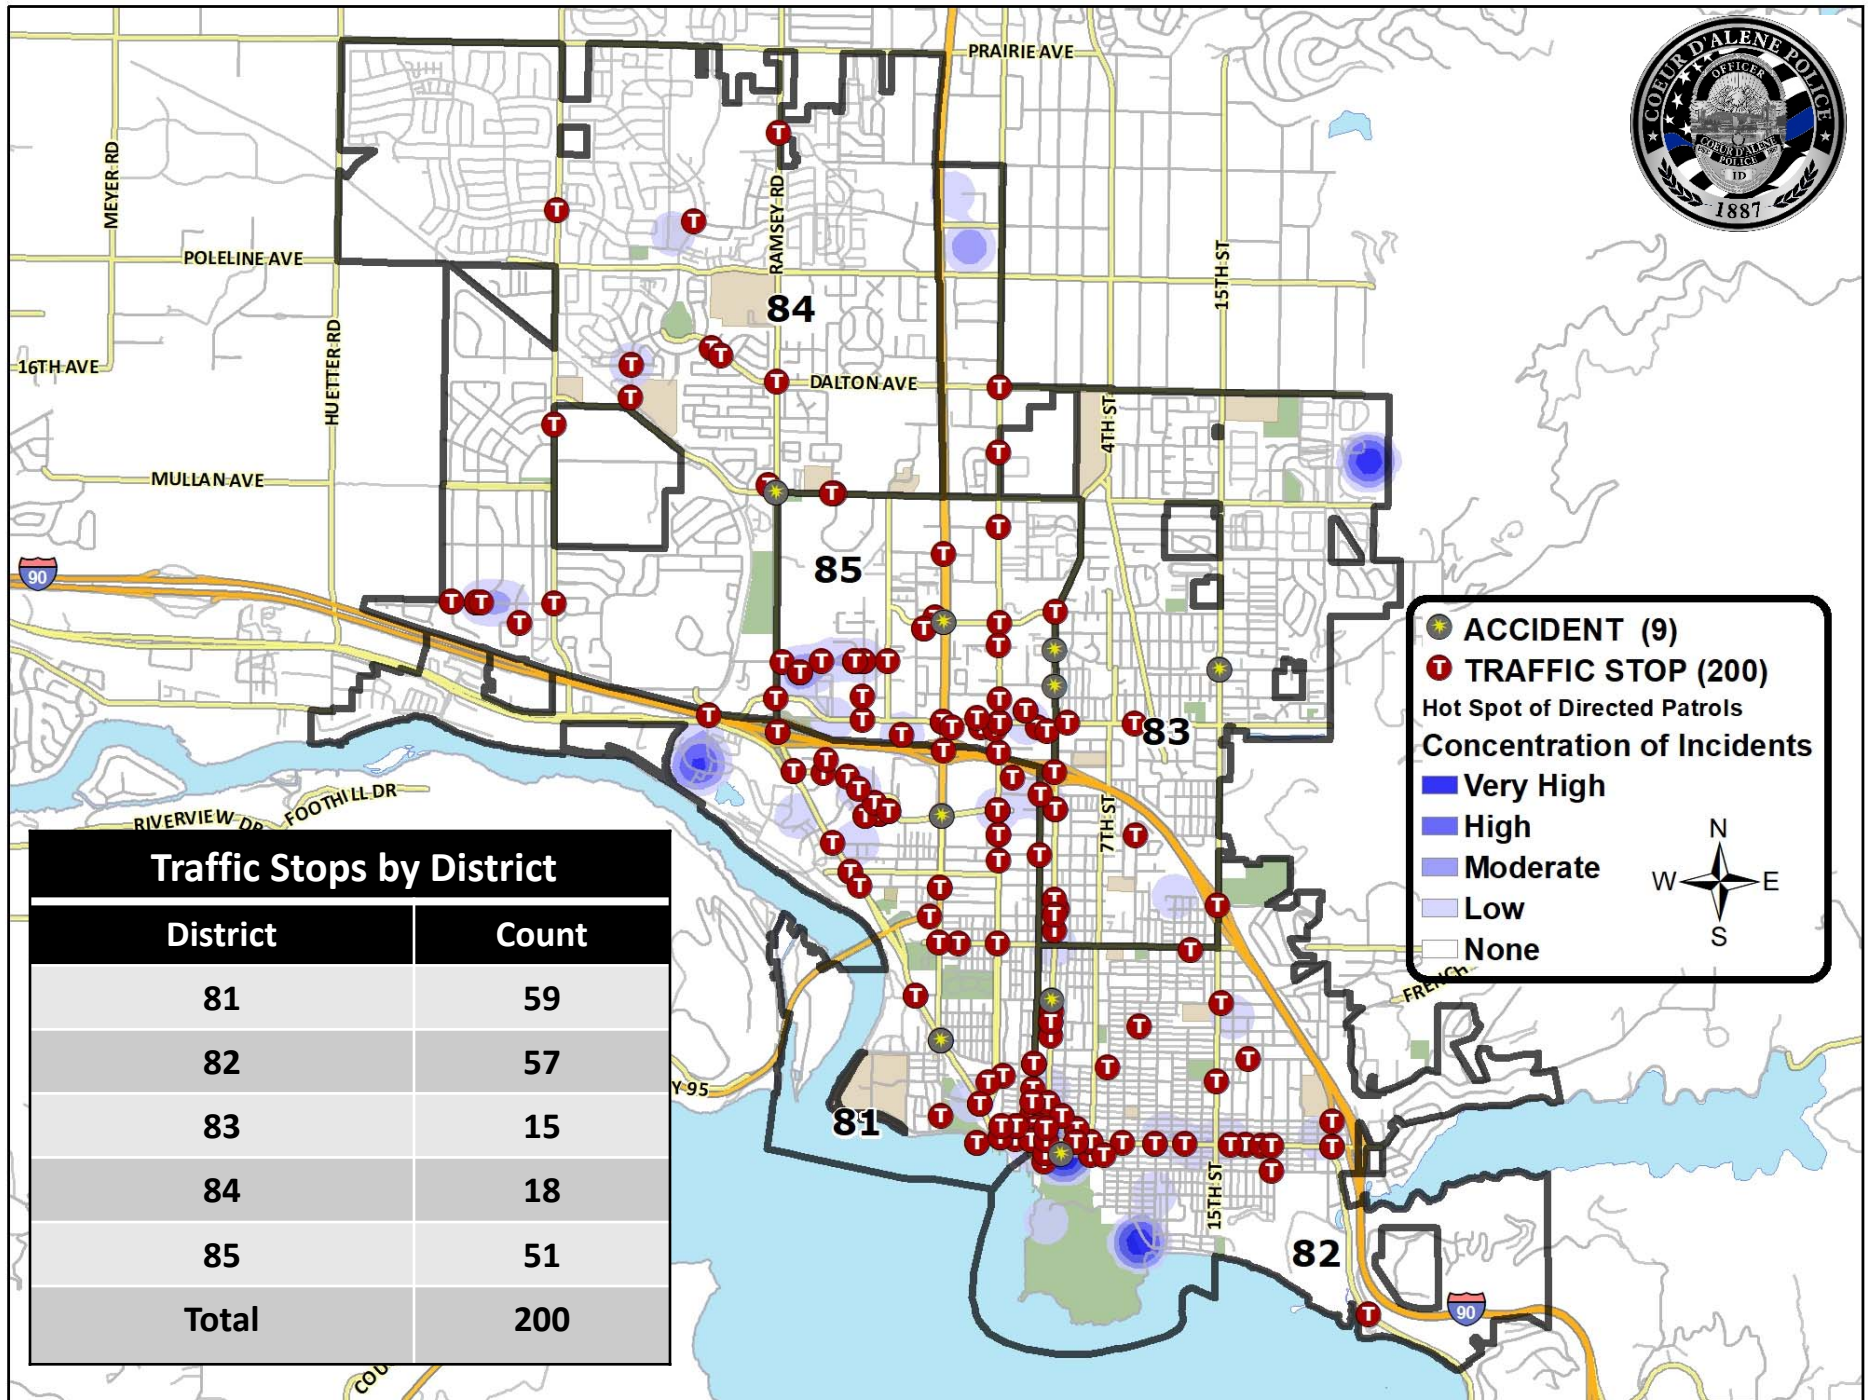

These statistics are preliminary counts of the original police incident reports and may vary from the final UCR (Uniform Crime Reporting) statistics published by the FBI.

Aggravated Assault (5): 1600 block of E. Hastings Ave. – A 31 year old female stabbed her boyfriend in the arm and then herself in the hand, female arrested; 1200 block of N. 6th St. - Dispute between a foster child and parent, a cell phone was thrown and caused a small laceration to the parent; 400 block of N. 4th St. – 20 year old female reported that a male put a pill in a full shot glass and forced her to take it, active case; W. Timor Ave. – Physical dispute between two (adult) brothers, active case; Independence Point – Altercation between two males (16 & 31 years old), active case.

Homicide (1): 15th & E. Pennsylvania Ave. – Active investigation with two male suspects in custody, the victim was a 20 year old male.

Theft (7): 508 NW Blvd – Bicycle taken; 135 E. Anton Ave.- Cell phone taken; 2003 N. Kootenai Health Way – Wallet taken; 115 S. 2nd St. – Cell phone taken; 4598 W. Fairway Dr. – Package taken from porch; 356 E. Appleway Way, A&D Mini Mart – Female took food and drinks, active case; 1485 W. Appleway Ave., Winco – Shoplifter cited.

Coeur d'Alene Police Compstat Crimes: May 27 - June 2, 2021 (North of Appleyway / Best Ave.)

Coeur d'Alene Police Compstat Crimes: May 27 - June 2, 2021 (South of Appleyway / Best Ave.)

Coeur d'Alene Police Traffic Stops, Accidents & Directed Patrols: May 27 - June 2, 2021

- ACCIDENT (9)
- TRAFFIC STOP (200)
- Hot Spot of Directed Patrols
- Concentration of Incidents
- Very High
- High
- Moderate
- Low
- None

| Traffic Stops by District | |
|---------------------------|------------|
| District | Count |
| 81 | 59 |
| 82 | 57 |
| 83 | 15 |
| 84 | 18 |
| 85 | 51 |
| Total | 200 |