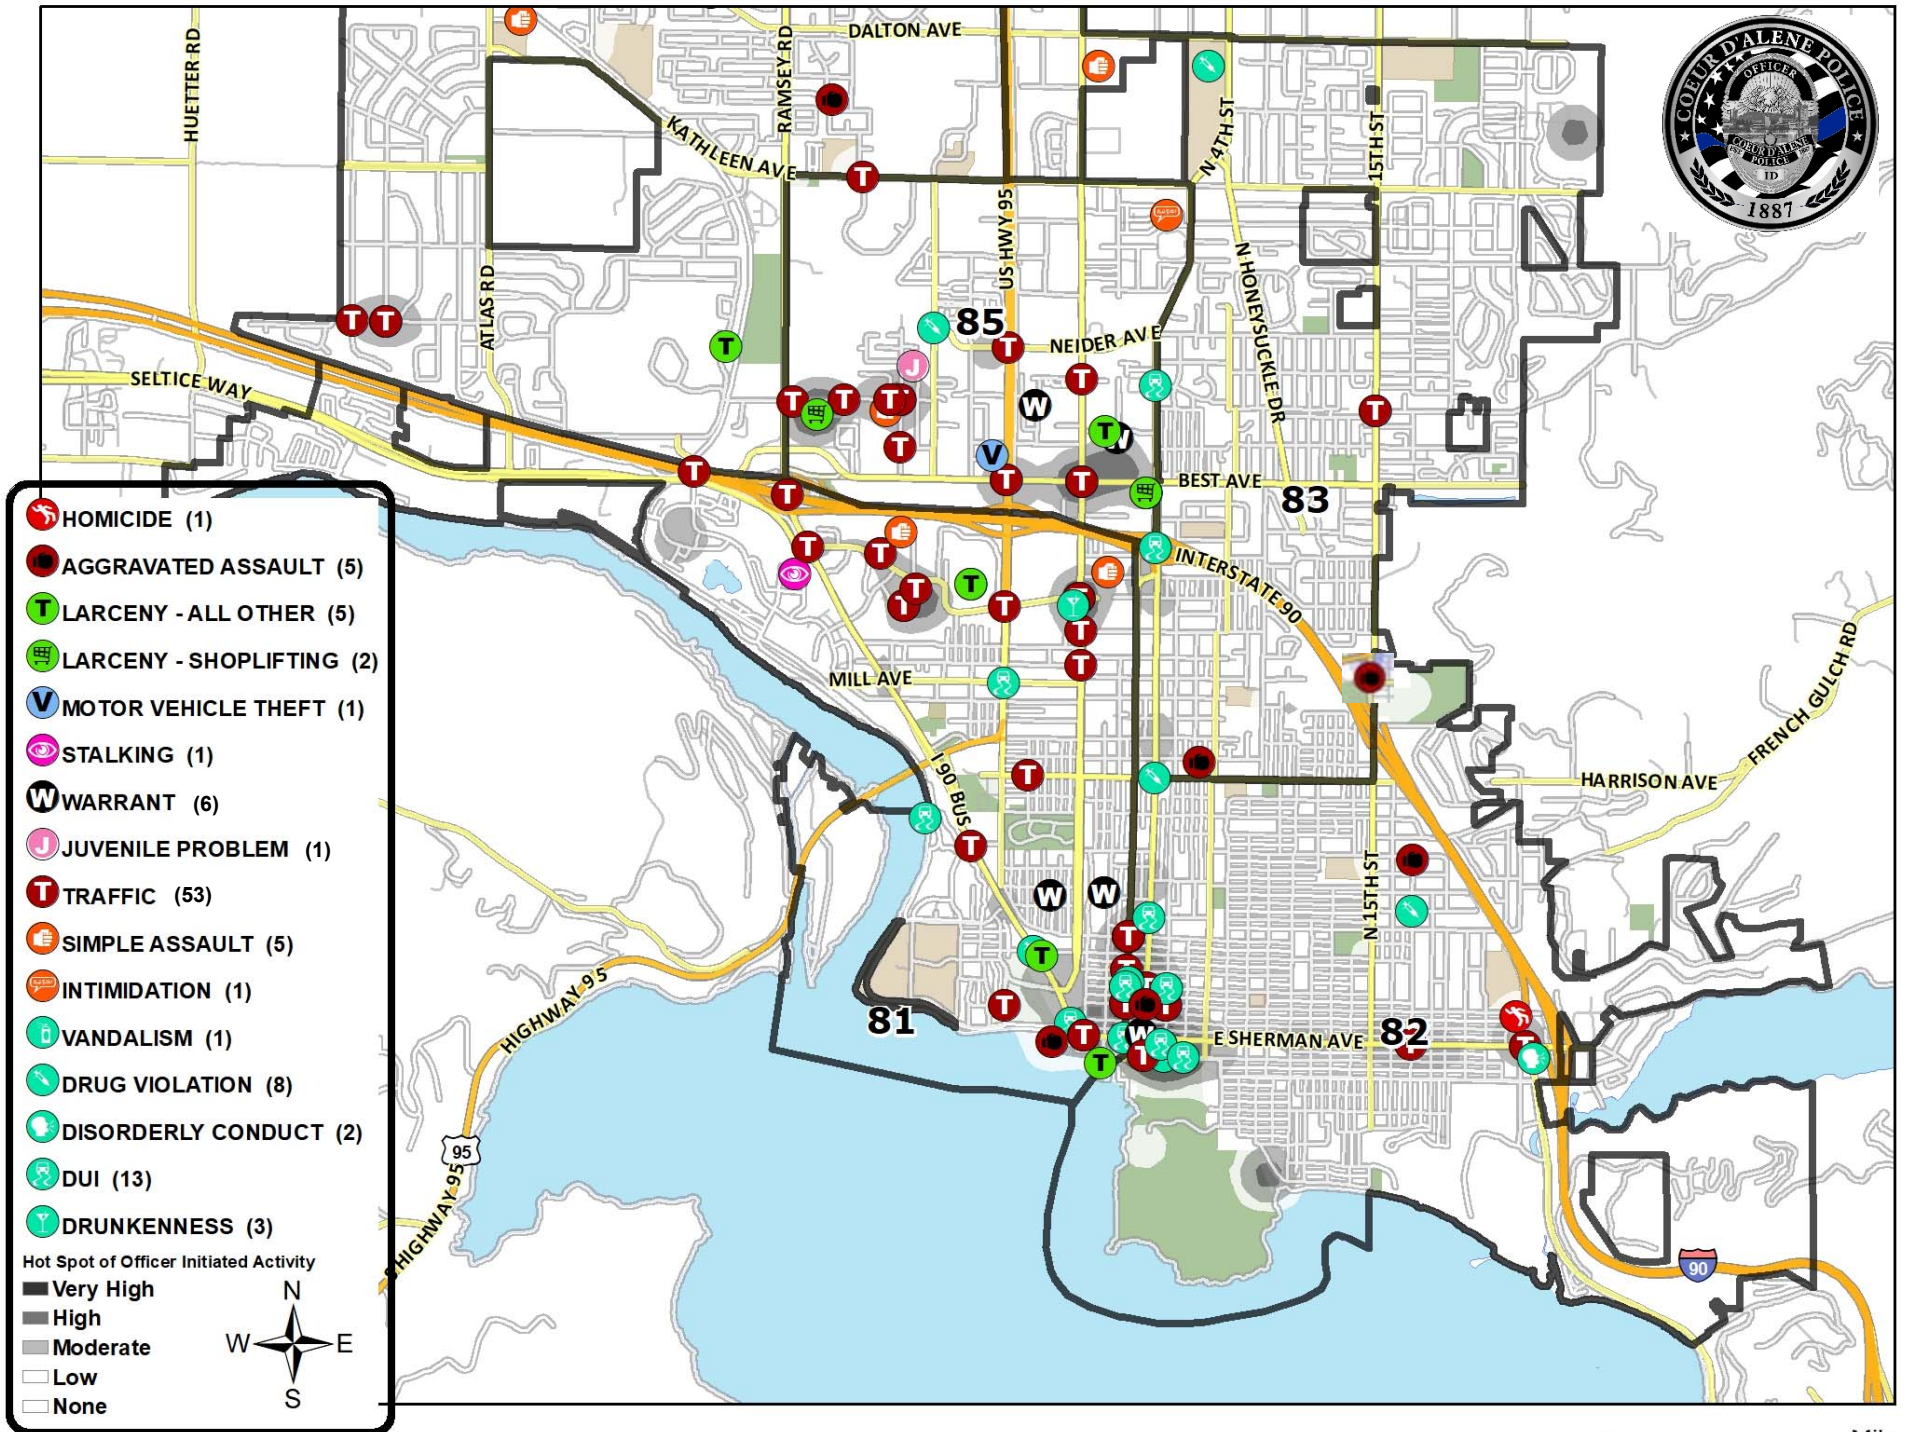

These statistics are preliminary counts of the original police incident reports and may vary from the final UCR (Uniform Crime Reporting) statistics published by the FBI.

Aggravated Assault (5): 1600 block of E. Hastings Ave. – A 31 year old female stabbed her boyfriend in the arm and then herself in the hand, female arrested; 1200 block of N. 6th St. - Dispute between a foster child and parent, a cell phone was thrown and caused a small laceration to the parent; 400 block of N. 4th St. – 20 year old female reported that a male put a pill in a full shot glass and forced her to take it, active case; W. Timor Ave. – Physical dispute between two (adult) brothers, active case; Independence Point – Altercation between two males (16 & 31 years old), active case.

Homicide (1): 15th & E. Pennsylvania Ave. – Active investigation with two male suspects in custody, the victim was a 20 year old male.

Theft (7): 508 NW Blvd – Bicycle taken; 135 E. Anton Ave.- Cell phone taken; 2003 N. Kootenai Health Way – Wallet taken; 115 S. 2nd St. – Cell phone taken; 4598 W. Fairway Dr. – Package taken from porch; 356 E. Appleway Way, A&D Mini Mart – Female took food and drinks, active case; 1485 W. Appleway Ave., Winco – Shoplifter cited.

Coeur d'Alene Police Compstat Crimes: May 27 - June 2, 2021 (North of Appleyway / Best Ave.)

Coeur d'Alene Police Compstat Crimes: May 27 - June 2, 2021 (South of Appleyway / Best Ave.)

Coeur d'Alene Police Traffic Stops, Accidents & Directed Patrols: May 27 - June 2, 2021

- ACCIDENT (9)
- TRAFFIC STOP (200)
- Hot Spot of Directed Patrols
- Concentration of Incidents
- Very High
- High
- Moderate
- Low
- None

| Traffic Stops by District | |
|---------------------------|------------|
| District | Count |
| 81 | 59 |
| 82 | 57 |
| 83 | 15 |
| 84 | 18 |
| 85 | 51 |
| Total | 200 |