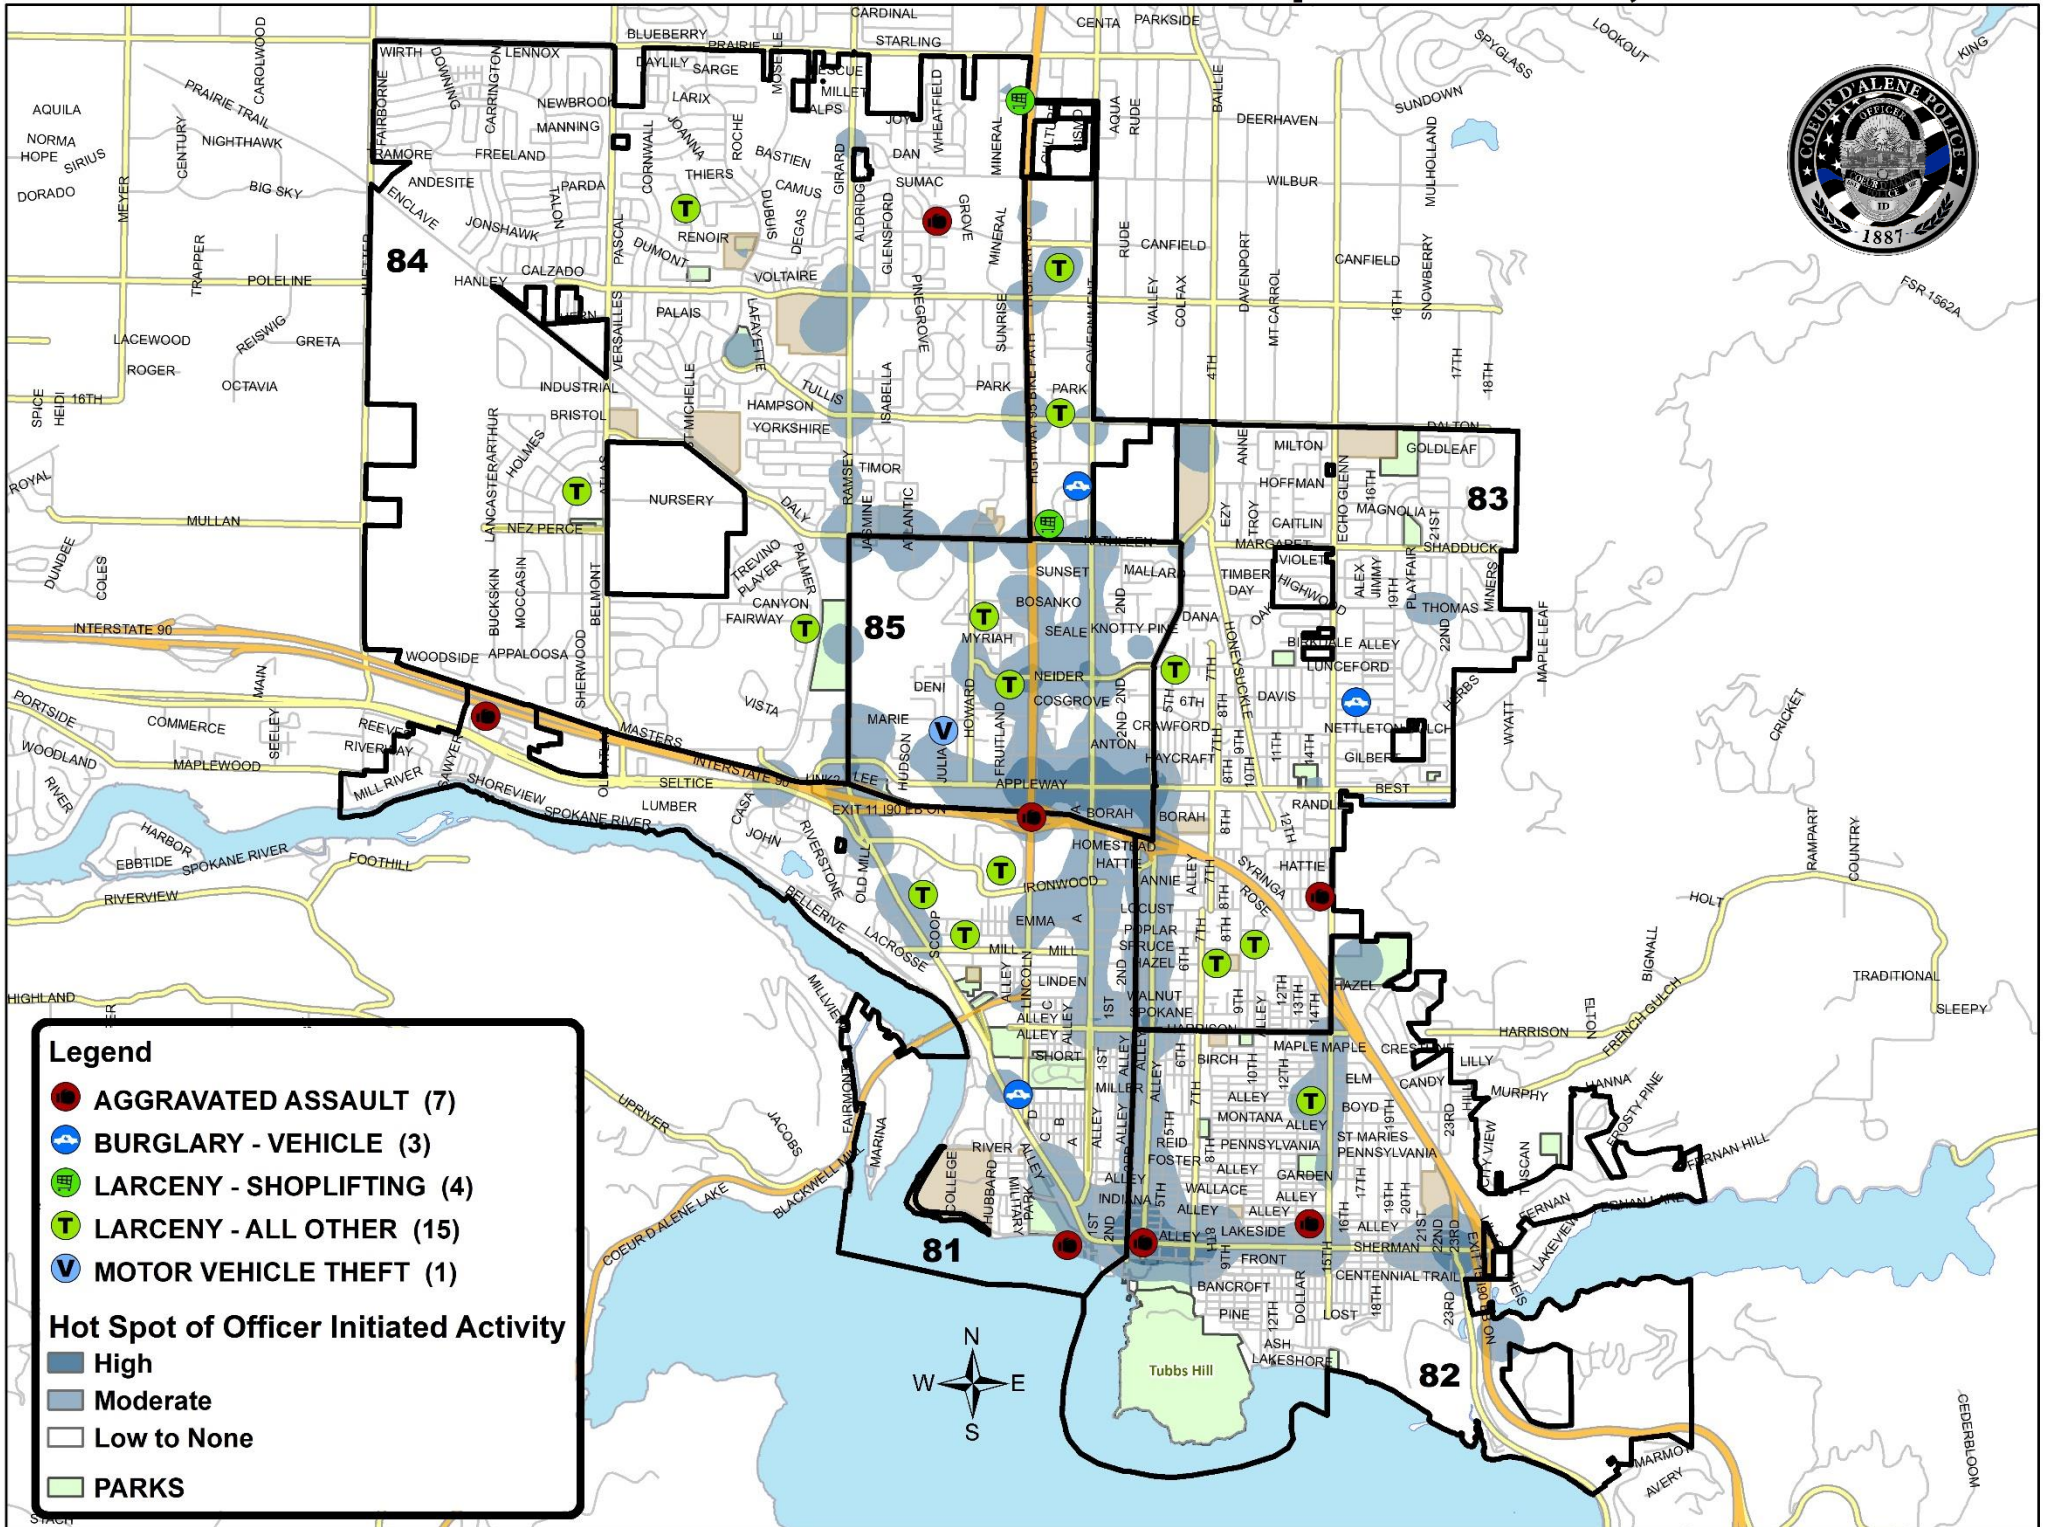

Coeur d'Alene Police Part One Crimes: September 1 - 30, 2024

Legend

- AGGRAVATED ASSAULT (7)
- BURGLARY - VEHICLE (3)
- LARCENY - SHOPLIFTING (4)
- LARCENY - ALL OTHER (15)
- MOTOR VEHICLE THEFT (1)

Hot Spot of Officer Initiated Activity

- High
- Moderate
- Low to None
- PARKS