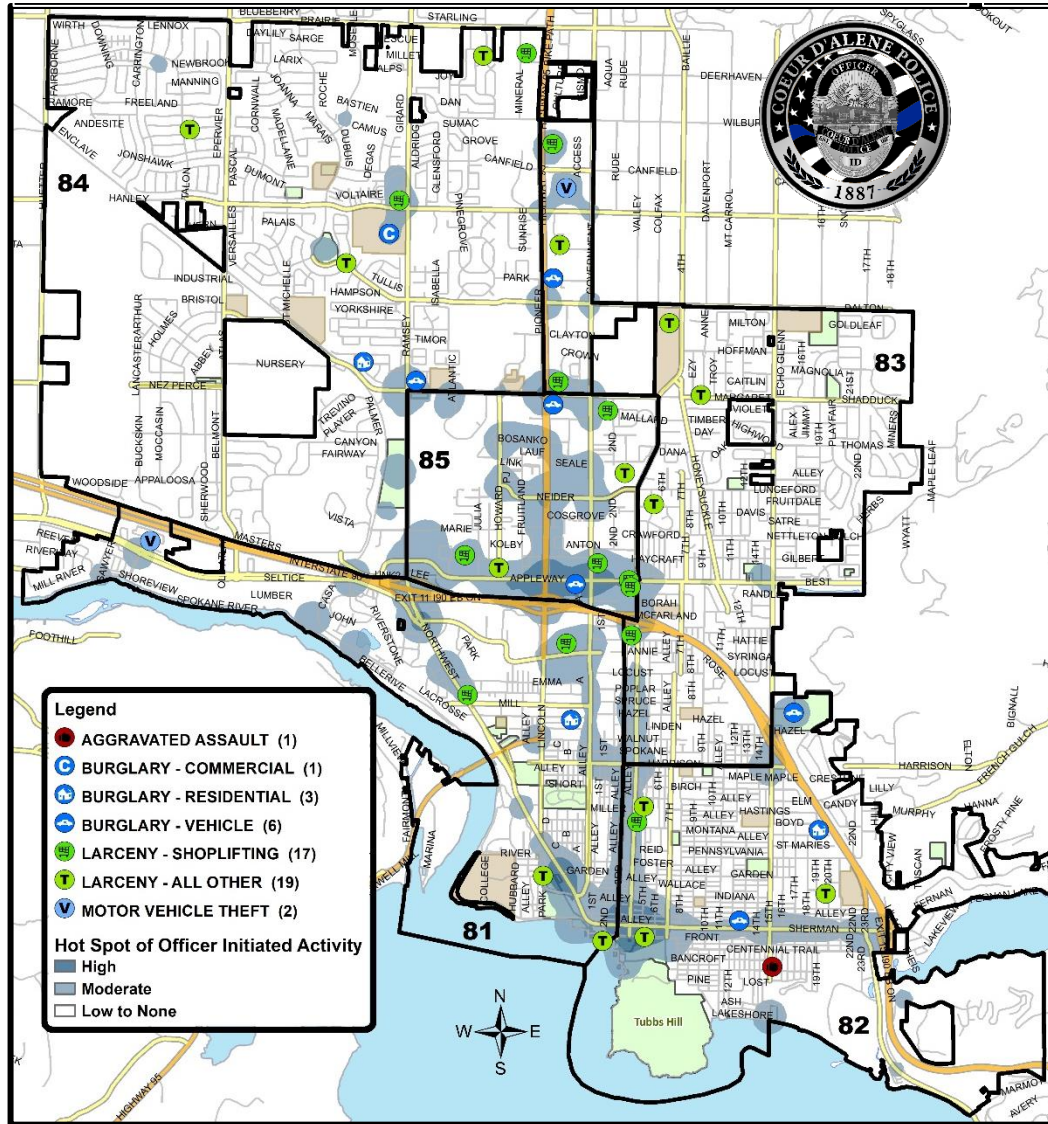

Coeur d'Alene Monthly Comparison – **Compstat Crimes**

August 2024