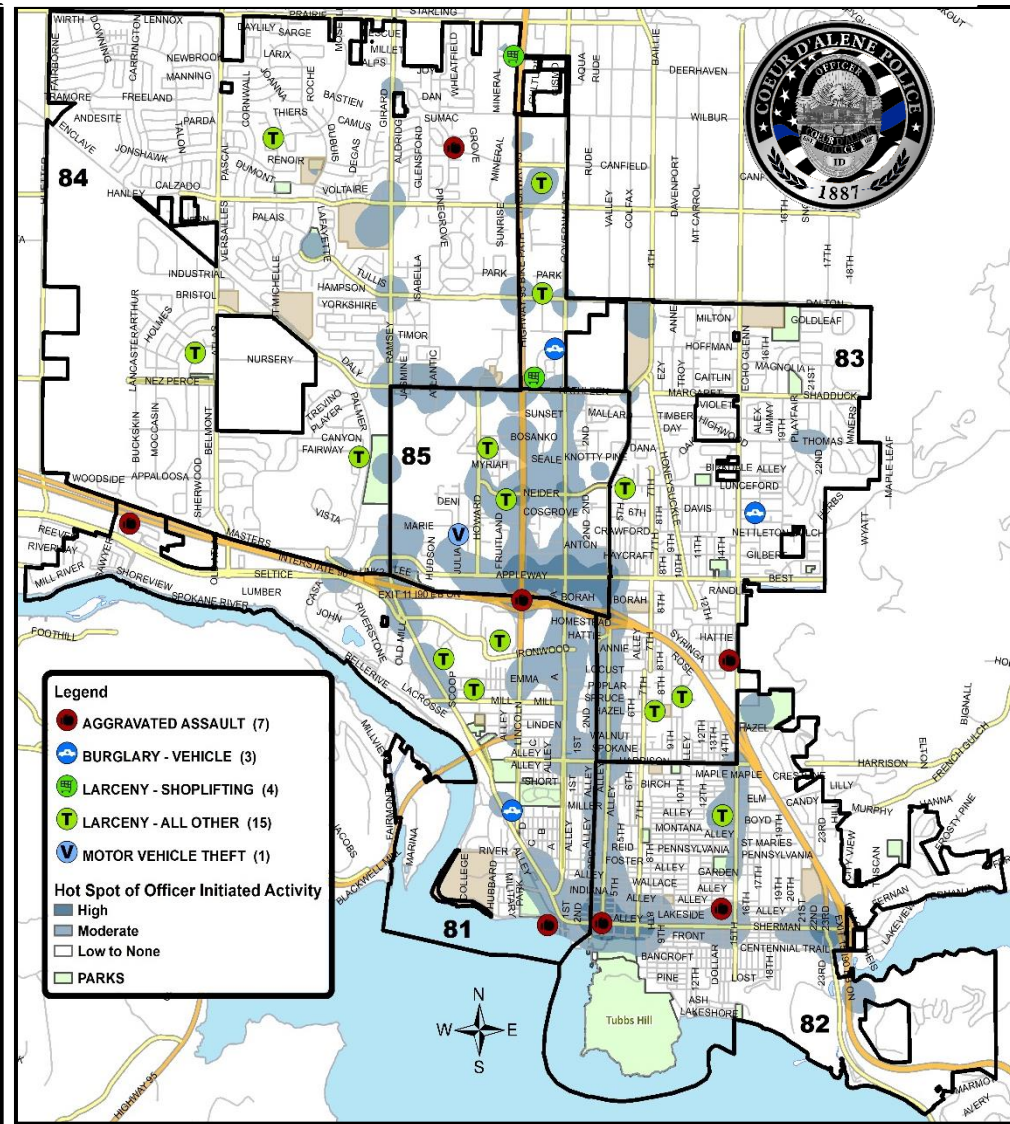

September 2024