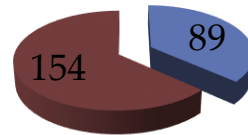

■ Custodial ■ Warrant

CDA PD Arrests
Felony vs. Misdemeanor