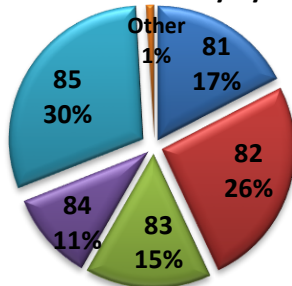

Officer Initiated Activity by District

*Not included in chart:
Business Checks – 8
Code Violations – 162