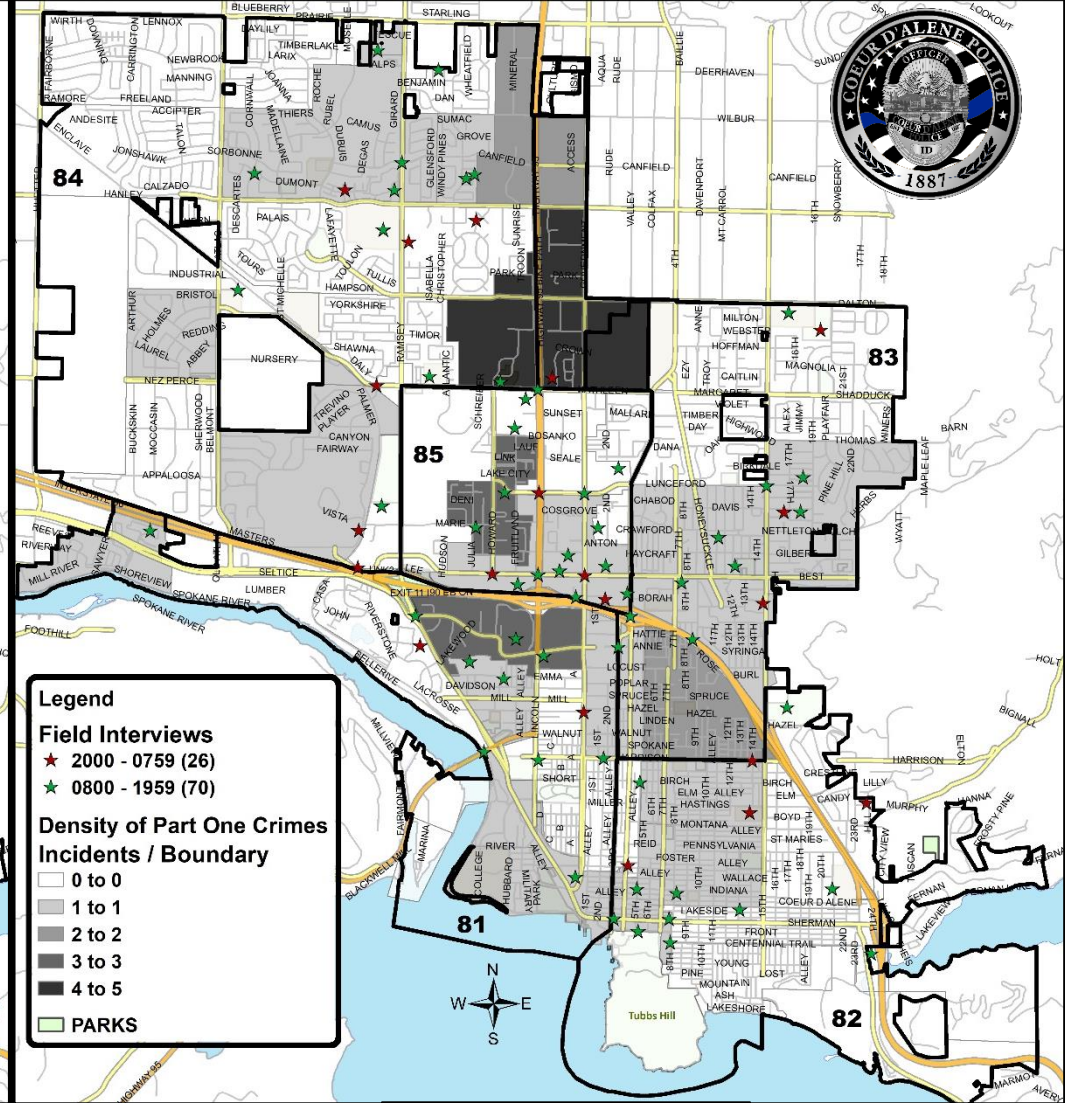

CDA PD Field Interviews & Part One Crimes: September 2024