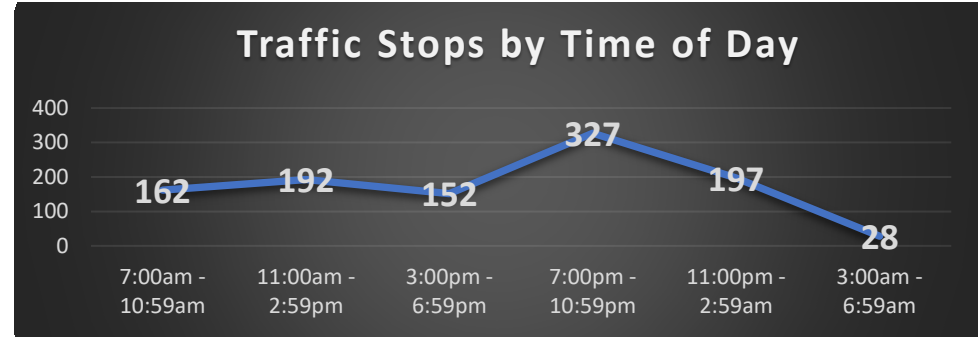

Accidents by Time of Day

	Sun	Mon	Tue	Wed	Thu	Fri	Sat	Total
00	0	0	0	0	0	0	1	1
01	0	0	0	0	0	1	0	1
06	0	0	0	0	0	0	1	1
07	0	0	2	0	0	0	0	2
08	0	0	0	0	0	1	1	2
09	1	3	0	0	0	0	1	5
10	0	2	0	0	1	1	0	4
11	0	0	2	0	1	3	1	7
12	0	0	2	0	0	2	0	4
13	0	0	0	0	1	1	0	2
14	0	0	2	0	3	0	1	6
15	0	0	2	2	1	0	0	5
16	0	1	2	1	3	2	0	9
17	0	0	0	0	3	0	0	3
18	0	0	1	0	1	0	0	2
20	0	0	0	0	0	0	1	1
21	0	0	1	0	1	0	0	2
22	0	0	0	0	0	1	0	1
Total	1	6	14	3	15	12	7	58

Accidents by Day of Week

Coeur d'Alene Police Traffic Stops / Accidents: September 26 – October 23, 2024 (4 Weeks) With Temporal Heat Index (Time of Day / Day of Week)

	Sun	Mon	Tue	Wed	Thu	Fri	Sat	Total
00	9	5	11	5	7	11	9	57
01	8	3	7	1	10	5	4	38
02	5	2	6	2	5	0	2	22
03	2	0	2	0	0	1	1	6
04	0	0	5	0	1	4	1	11
05	0	4	2	1	2	0	1	10
06	0	0	0	0	1	0	0	1
07	1	5	4	6	9	6	0	31
08	4	11	14	4	5	2	4	44
09	6	8	18	7	4	4	3	50
10	4	5	9	5	7	7	0	37
11	8	7	6	6	6	3	2	38
12	11	6	4	10	9	4	3	47
13	8	7	15	14	4	8	6	62
14	10	6	7	8	6	6	2	45
15	5	13	7	6	7	2	2	42
16	3	2	4	3	0	1	0	13
17	3	9	6	7	4	5	1	35
18	5	10	8	10	9	5	15	62
19	7	9	10	8	9	16	16	75
20	8	11	12	12	7	12	7	69
21	13	12	12	17	16	12	12	94
22	7	13	14	17	7	17	14	89
23	7	7	13	11	12	10	20	80
Total	134	155	196	160	147	141	125	1,058