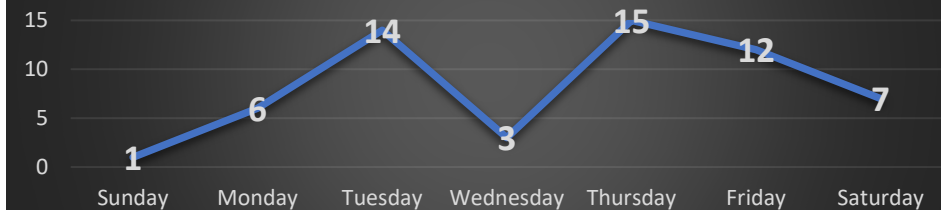

Accidents by Day of Week