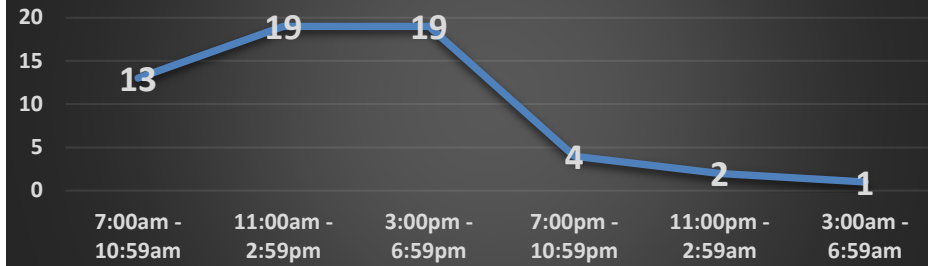

- Low to None
- Moderate
- High
- Very High
- PARKS

Coeur d'Alene Police Accidents: September 26 – October 23, 2024 (4 Weeks) With Temporal Heat Index (Time of Day / Day of Week)

Multiple Accident Intersections / Locations

Accidents by Time of Day

	Sun	Mon	Tue	Wed	Thu	Fri	Sat	Total
00	0	0	0	0	0	0	1	1
01	0	0	0	0	0	1	0	1
06	0	0	0	0	0	0	1	1
07	0	0	2	0	0	0	0	2
08	0	0	0	0	0	1	1	2
09	1	3	0	0	0	0	1	5
10	0	2	0	0	1	1	0	4
11	0	0	2	0	1	3	1	7
12	0	0	2	0	0	2	0	4
13	0	0	0	0	1	1	0	2
14	0	0	2	0	3	0	1	6
15	0	0	2	2	1	0	0	5
16	0	1	2	1	3	2	0	9
17	0	0	0	0	3	0	0	3
18	0	0	1	0	1	0	0	2
20	0	0	0	0	0	0	1	1
21	0	0	1	0	1	0	0	2
22	0	0	0	0	0	1	0	1
Total	1	6	14	3	15	12	7	58