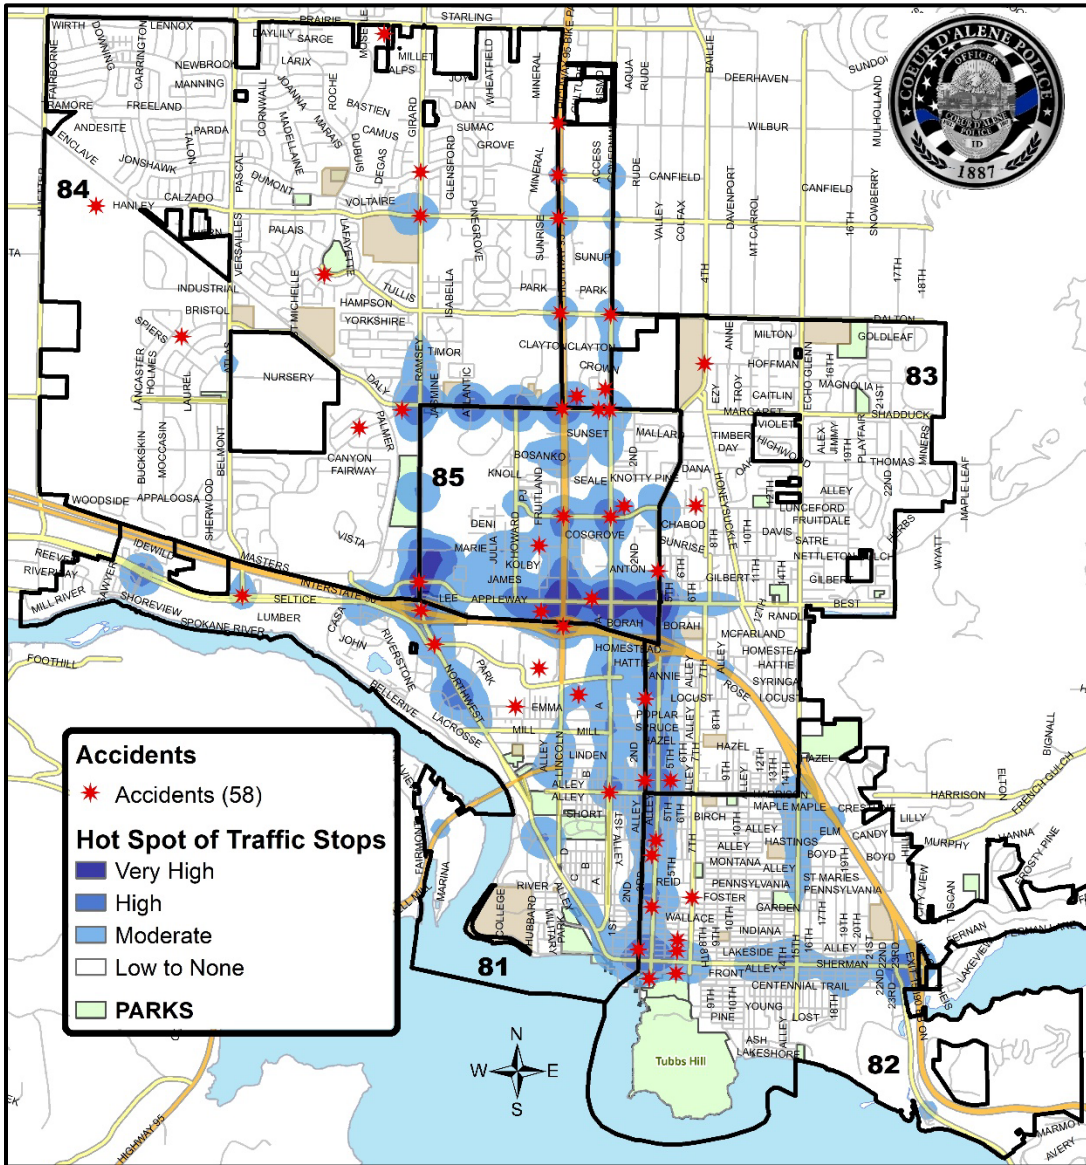

These statistics are preliminary counts of the original police incident reports and may vary from the final UCR (Uniform Crime Reporting) statistics published by the FBI.

Aggravated Assault (2): 3RD St and Sherman – Domestic related. Suspect arrested. E French Gulch Rd – During a juvenile party, a knife was brandished. Suspect arrested and no injuries reported.

- N. Ramsey Rd. & W. Appleyway Ave. (3)
 - N. 4th St. & E. Anton Ave. (2)
 - N. 3rd St. & E. Locust Ave. (2)
- E. Kathleen Ave. & N. Government Way (2)
 - 220 W. Ironwood Dr. (2)
 - 305 W. Kathleen Ave. (2)
- N. Hwy 95 & W. Kathleen Ave. (2)
 - W. Seltice Way & NW Blvd (2)
- W. Hanley Ave. & N. Ramsey Rd. (2)

Accidents by Time of Day

	Sun	Mon	Tue	Wed	Thu	Fri	Sat	Total
00	0	0	0	0	0	0	1	1
01	0	0	0	0	0	1	0	1
06	0	0	0	0	0	0	1	1
07	0	0	2	0	0	0	0	2
08	0	0	0	0	0	1	1	2
09	1	3	0	0	0	0	1	5
10	0	2	0	0	1	1	0	4
11	0	0	2	0	1	3	1	7
12	0	0	2	0	0	2	0	4
13	0	0	0	0	1	1	0	2
14	0	0	2	0	3	0	1	6
15	0	0	2	2	1	0	0	5
16	0	1	2	1	3	2	0	9
17	0	0	0	0	3	0	0	3
18	0	0	1	0	1	0	0	2
20	0	0	0	0	0	0	1	1
21	0	0	1	0	1	0	0	2
22	0	0	0	0	0	1	0	1
Total	1	6	14	3	15	12	7	58

Accidents by Day of Week

Coeur d'Alene Police Traffic Stops / Accidents: September 26 – October 23, 2024 (4 Weeks) With Temporal Heat Index (Time of Day / Day of Week)

	Sun	Mon	Tue	Wed	Thu	Fri	Sat	Total
00	9	5	11	5	7	11	9	57
01	8	3	7	1	10	5	4	38
02	5	2	6	2	5	0	2	22
03	2	0	2	0	0	1	1	6
04	0	0	5	0	1	4	1	11
05	0	4	2	1	2	0	1	10
06	0	0	0	0	1	0	0	1
07	1	5	4	6	9	6	0	31
08	4	11	14	4	5	2	4	44
09	6	8	18	7	4	4	3	50
10	4	5	9	5	7	7	0	37
11	8	7	6	6	6	3	2	38
12	11	6	4	10	9	4	3	47
13	8	7	15	14	4	8	6	62
14	10	6	7	8	6	6	2	45
15	5	13	7	6	7	2	2	42
16	3	2	4	3	0	1	0	13
17	3	9	6	7	4	5	1	35
18	5	10	8	10	9	5	15	62
19	7	9	10	8	9	16	16	75
20	8	11	12	12	7	12	7	69
21	13	12	12	17	16	12	12	94
22	7	13	14	17	7	17	14	89
23	7	7	13	11	12	10	20	80
Total	134	155	196	160	147	141	125	1,058