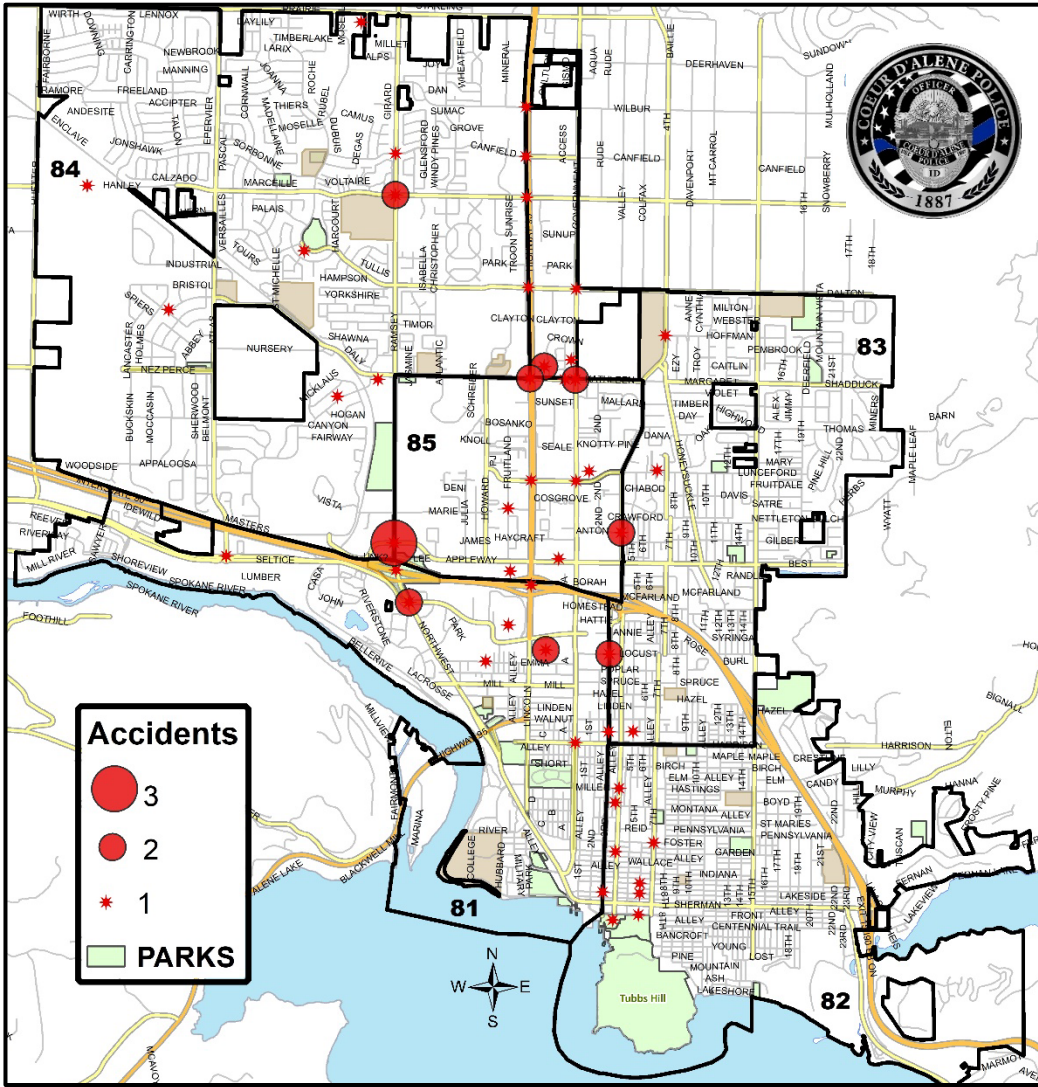

Coeur d'Alene Police Accidents: September 26 – October 23, 2024 (4 Weeks) With Temporal Heat Index (Time of Day / Day of Week)