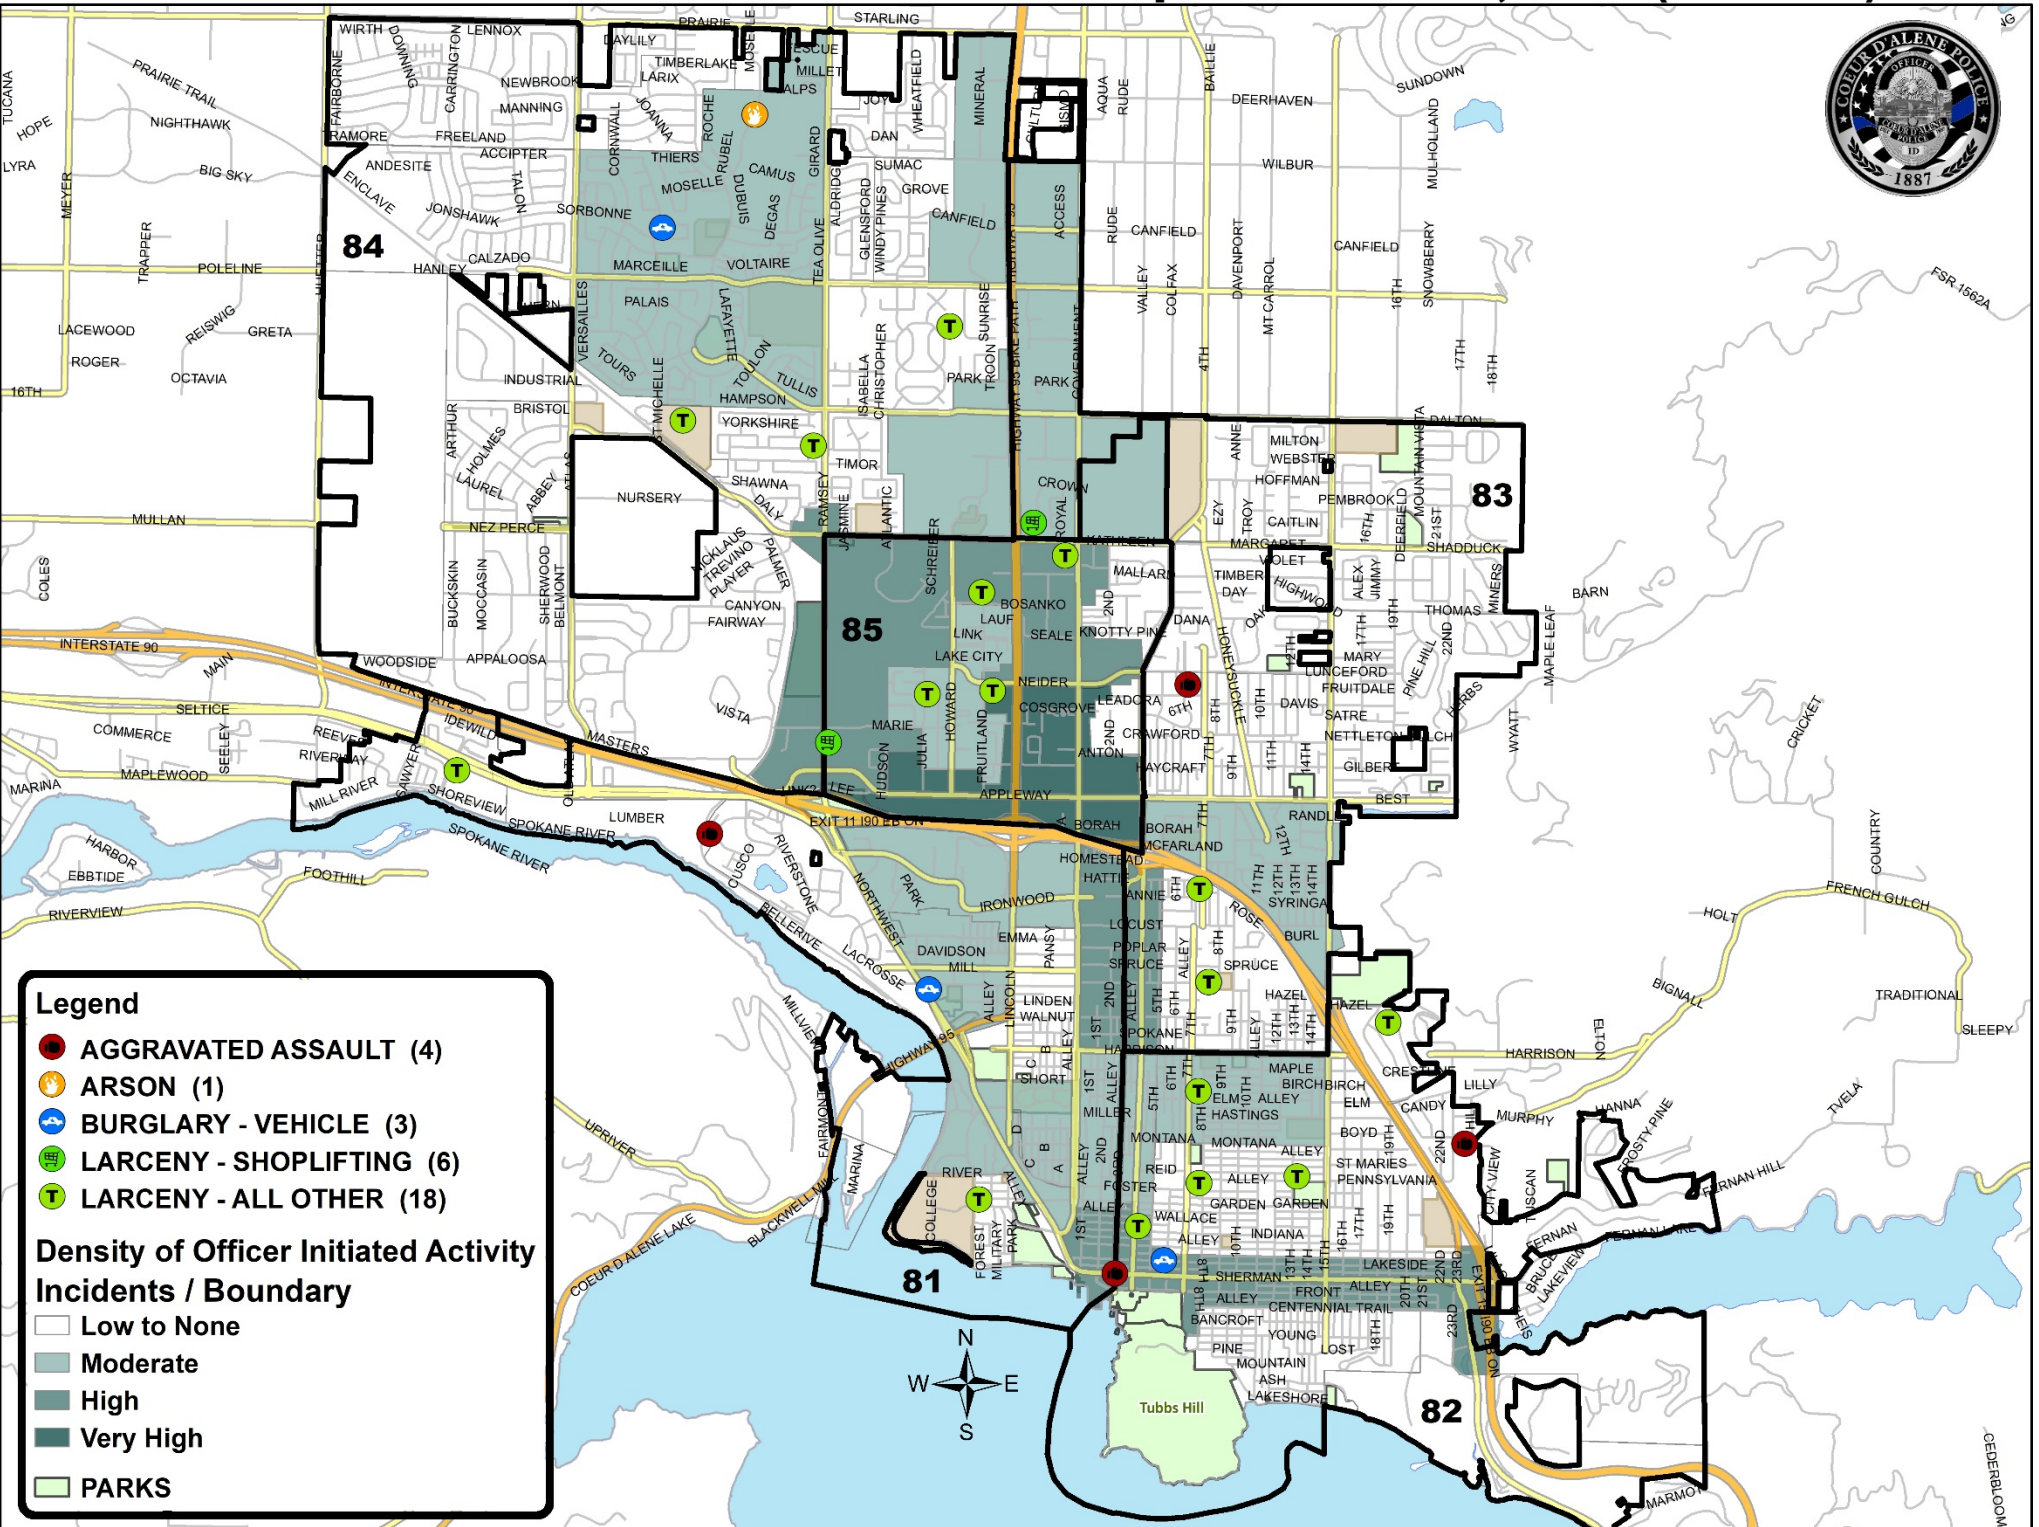

CDAPD Crime Analysis: COMPSTAT

PART 1 CRIMES COMPARISON

Coeur d'Alene Police: Part 1 Crimes - 28 Day Analysis

OFFENSE	Normal Weekly Range	CURRENT 28 DAYS					PRIOR 28 DAYS					28 Day Total % Change
		10/17	10/10	10/3	9/26	TOTAL	9/19	9/12	9/5	8/29	TOTAL	
Aggravated Assault	0-3	2	0	1	1	4	3	2	1	2	8	-50%
Arson	0-1	1	0	0	0	1	0	0	0	0	0	0%
Auto Burglary	0-8	2	1	0	0	3	1	0	1	2	4	-25%
Burglary - Non Resid	0-1	0	0	0	0	0	0	0	0	0	0	0%
Burglary - Resid	0-2	0	0	0	0	0	0	0	0	0	0	0%
Rape	0-2	0	1	1	0	2	0	0	0	1	1	100%
Homicide	0-0	0	0	0	0	0	0	0	0	0	0	0%
Robbery - Commercial	0-0	0	0	0	0	0	0	0	0	0	0	0%
Robbery - Person	0-1	0	0	0	0	0	0	0	0	0	0	0%
Theft	5-12	9	5	6	4	24	7	2	6	7	22	9%
Vehicle Theft	0-2	0	0	0	0	0	1	0	0	0	1	-100%
TOTAL	11-24	14	7	8	5	34	12	4	8	12	36	-6%

These statistics are preliminary counts of the original police incident reports and may vary from the final UCR (Uniform Crime Reporting) statistics published by the FBI.

Aggravated Assault (2): 3RD St and Sherman – Domestic related. Suspect arrested. E French Gulch Rd – During a juvenile party, a knife was brandished. Suspect arrested and no injuries reported.

Arson (1): W Bastien Lp – A house that was being built was burned down. Case active.

Auto Burglary (2): E Lakeside Ave – No signs of forced entry. Case active. W Renoir Dr – Front license plate is missing. Unknown exact location of crime.

Theft (8): N 8th St – A bike and trailer were stolen. N Richmond Dr – Medicine was stolen from a residence while the owner was out of state. The suspect is the dog sitter. The case is currently active. 305 W. Kathleen Ave., Super 1- A shoplifter forgot to pay for wine. Another shoplifter was caught and fled before law enforcement arrival.

Hubbard Ave – As the renter was moving out, they stole appliances. The case is currently active. E Pennsylvania Ave – A trolling motor was stolen off of a boat.

N Parkwood Ct – Boyfriend stole a cell phone from his girlfriend. N Ramsey Rd – A juvenile stole money from the tip jar at a restaurant. No prosecution desired.

E Mullan Ave – Two bikes were stolen after the bike lock was cut.

29 Incidents Closed by Arrest

10 – Warrant Service	8 – Possession of a Controlled Substance	4 – Disorderly Conduct
3 – DUI	2 – Domestic Violence	1 – Sex Offender Violation
	1 – Battery	

Coeur d'Alene Police Part One Crimes: Sept. 26 - Oct. 23, 2024 (4 Weeks)

Legend

- AGGRAVATED ASSAULT (4)
- ARSON (1)
- BURGLARY - VEHICLE (3)
- LARCENY - SHOPLIFTING (6)
- LARCENY - ALL OTHER (18)

Density of Officer Initiated Activity Incidents / Boundary

- Low to None
- Moderate
- High
- Very High
- PARKS