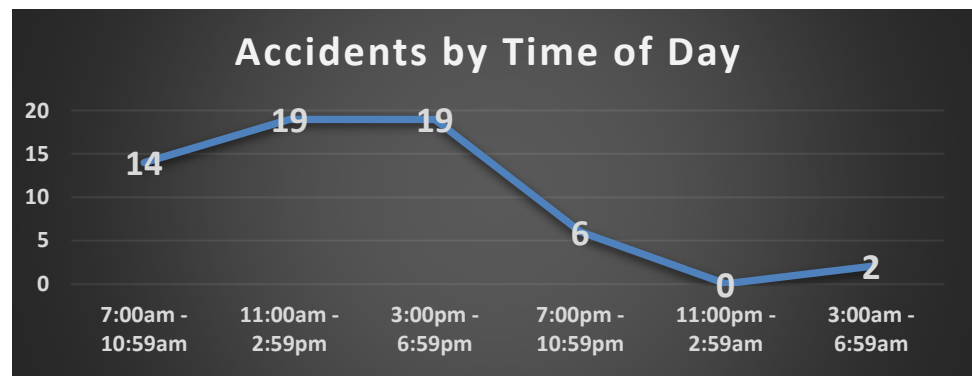

Coeur d'Alene Police Accidents: September 12 – October 9, 2024 (4 Weeks) With Temporal Heat Index (Time of Day / Day of Week)

Accidents

- 4
- 3
- 2
- 1
- PARKS

Multiple Accident Intersections / Locations

- N. Hwy 95 & W. Kathleen Ave. (4)
- W. Seltice Way & NW Blvd (3)
- E. Locust Ave. & N. 3rd St. (2)
- N. Government Way & W. Ironwood Dr. (2)
  - 220 W. Ironwood Dr. (2)
  - N. Hwy 95 & I-90 (2)
  - NW Blvd & I-90 (2)
- N. Ramsey Rd. & W. Appleyway Ave. (2)

	Mon	Tue	Wed	Thu	Fri	Sat	Total
04	0	0	0	0	0	1	1
06	0	0	0	0	0	1	1
07	1	2	0	0	1	0	4
08	0	1	0	0	0	0	1
09	2	0	0	1	0	2	5
10	2	0	0	1	1	0	4
11	0	2	0	0	3	1	6
12	0	1	1	1	1	0	4
13	1	0	0	2	1	2	6
14	1	0	0	2	0	0	3
15	1	2	0	1	1	0	5
16	1	0	2	4	1	0	8
17	1	0	0	2	1	0	4
18	0	2	0	0	0	0	2
19	0	2	1	0	0	0	3
20	0	0	0	0	1	0	1
21	0	1	0	1	0	0	2
Total	10	13	4	15	11	7	60