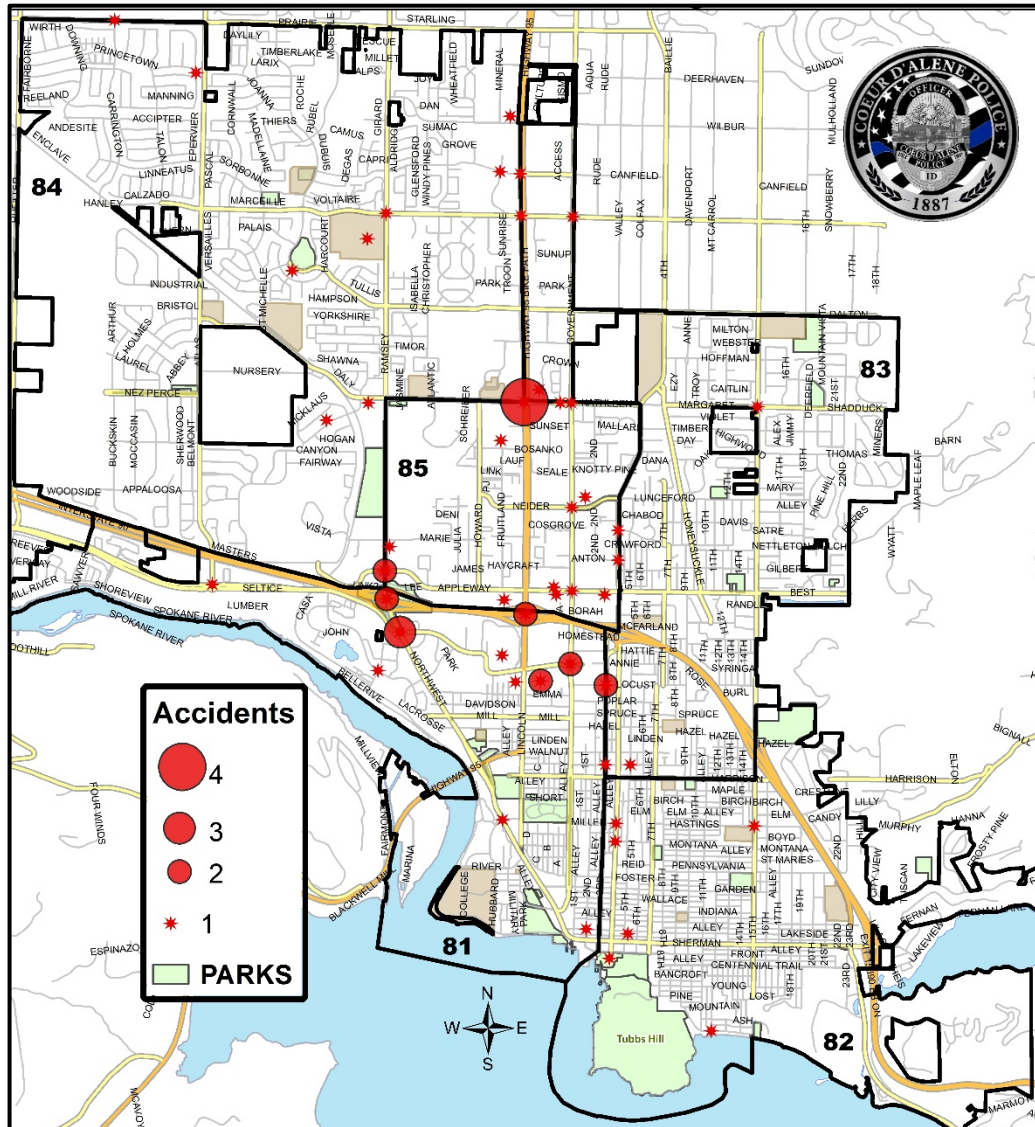

These statistics are preliminary counts of the original police incident reports and may vary from the final UCR (Uniform Crime Reporting) statistics published by the FBI.

Theft (5): 2101 N St Michelle Dr: Woodland Middle School – A bicycle was stolen by a student and later returned to the victim. **220 W Kathleen Ave: Home Depot** – A purse was left behind and cash was taken out of the wallet. Suspect cited. **305 W. Kathleen Ave., Super 1**- Shoplifter cited. **406 N 4th St: Miks** – Cash was taken out of a purse while the victim was at Miks. **N 7th St.** – An amazon package was stolen from the driveway of the residence.

Accidents

- AGGRAVATED ASSAULT (6)
- BURGLARY - VEHICLE (1)
- LARCENY - SHOPLIFTING (4)
- LARCENY - ALL OTHER (12)
- MOTOR VEHICLE THEFT (2)

Density of Officer Initiated Activity Incidents / Boundary

- Low to None
- Moderate
- High
- Very High
- PARKS

Coeur d'Alene Police Accidents: September 12 – October 9, 2024 (4 Weeks) With Temporal Heat Index (Time of Day / Day of Week)

Accidents

- 4
- 3
- 2
- 1
- PARKS

Multiple Accident Intersections / Locations

- N. Hwy 95 & W. Kathleen Ave. (4)
- W. Seltice Way & NW Blvd (3)
- E. Locust Ave. & N. 3rd St. (2)
- N. Government Way & W. Ironwood Dr. (2)
 - 220 W. Ironwood Dr. (2)
 - N. Hwy 95 & I-90 (2)
 - NW Blvd & I-90 (2)
- N. Ramsey Rd. & W. Appleyway Ave. (2)