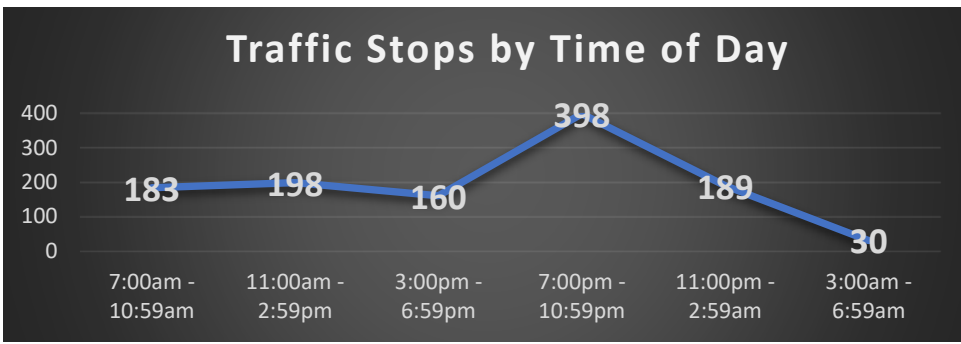

Coeur d'Alene Police Traffic Stops / Accidents: September 12 – October 9, 2024 (4 Weeks) With Temporal Heat Index (Time of Day / Day of Week)