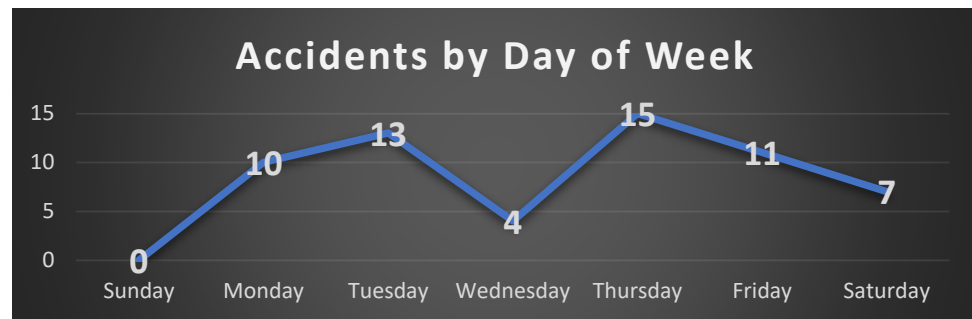

Coeur d'Alene Police Accidents: September 12 – October 9, 2024 (4 Weeks) With Temporal Heat Index (Time of Day / Day of Week)

Accidents

- 4
- 3
- 2
- 1
- PARKS

Multiple Accident Intersections / Locations

	Mon	Tue	Wed	Thu	Fri	Sat	Total
04	0	0	0	0	0	1	1
06	0	0	0	0	0	1	1
07	1	2	0	0	1	0	4
08	0	1	0	0	0	0	1
09	2	0	0	1	0	2	5
10	2	0	0	1	1	0	4
11	0	2	0	0	3	1	6
12	0	1	1	1	1	0	4
13	1	0	0	2	1	2	6
14	1	0	0	2	0	0	3
15	1	2	0	1	1	0	5
16	1	0	2	4	1	0	8
17	1	0	0	2	1	0	4
18	0	2	0	0	0	0	2
19	0	2	1	0	0	0	3
20	0	0	0	0	1	0	1
21	0	1	0	1	0	0	2
Total	10	13	4	15	11	7	60