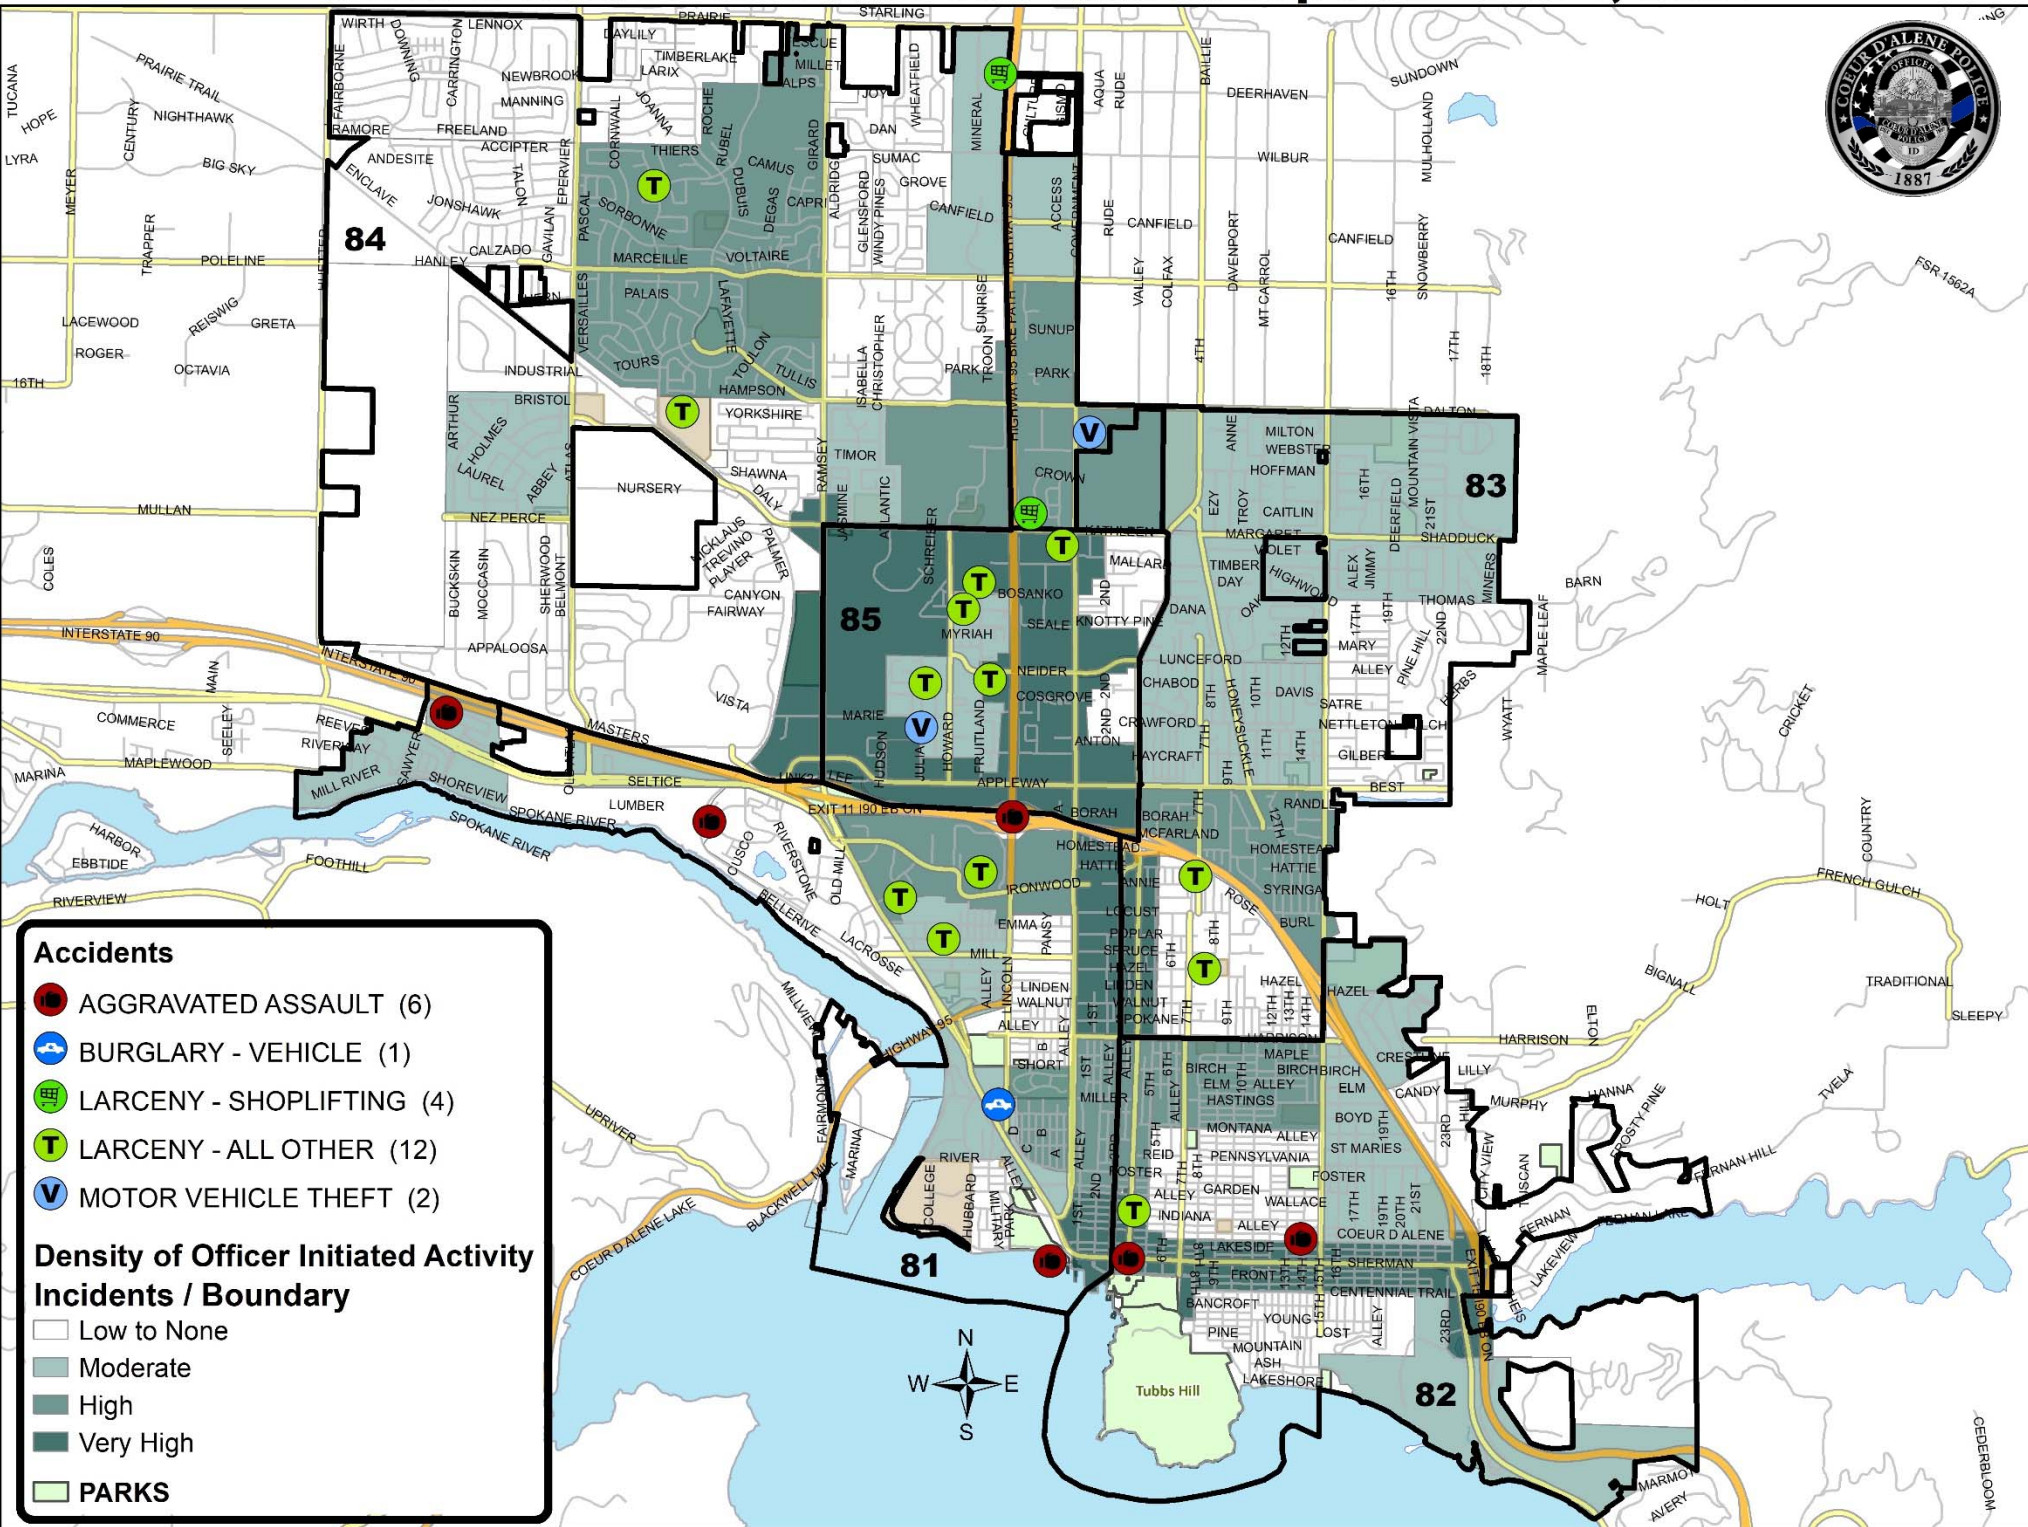

Coeur d'Alene Police: Part 1 Crimes - 28 Day Analysis

OFFENSE	Normal Weekly Range	CURRENT 28 DAYS				TOTAL	PRIOR 28 DAYS				TOTAL	28 Day Total % Change
		10/3	9/26	9/19	9/12		9/5	8/29	8/22	8/15		
Aggravated Assault	0-3	0	1	3	2	6	1	2	0	0	3	100%
Arson	0-1	0	0	0	0	0	0	0	0	0	0	0%
Auto Burglary	0-8	0	0	1	0	1	1	2	1	3	7	-86%
Burglary - Non Resid	0-1	0	0	0	0	0	0	0	0	1	1	-100%
Burglary - Resid	0-2	0	0	0	0	0	0	0	1	1	2	-100%
Rape	0-2	1	0	0	0	1	0	1	0	0	1	0%
Homicide	0-0	0	0	0	0	0	0	0	0	0	0	0%
Robbery - Commercial	0-1	0	0	0	0	0	0	0	0	0	0	0%
Robbery - Person	0-1	0	0	0	0	0	0	0	0	0	0	0%
Theft	5-11	5	4	5	2	16	5	7	7	14	33	-52%
Vehicle Theft	0-1	0	1	1	0	2	0	0	1	0	1	100%
TOTAL	11-24	6	6	10	4	26	7	12	10	19	48	-46%

These statistics are preliminary counts of the original police incident reports and may vary from the final UCR (Uniform Crime Reporting) statistics published by the FBI.

Theft (5): 2101 N St Michelle Dr: Woodland Middle School – A bicycle was stolen by a student and later returned to the victim. **220 W Kathleen Ave: Home Depot** – A purse was left behind and cash was taken out of the wallet. Suspect cited. **305 W. Kathleen Ave., Super 1**- Shoplifter cited. **406 N 4th St: Miks** – Cash was taken out of a purse while the victim was at Miks. **N 7th St.** – An amazon package was stolen from the driveway of the residence.

38 Incidents Closed by Arrest

14 – Warrant Service	9 – Possession of a Controlled Substance	6 – DUI
3 – Disorderly Conduct	2 – Assault	2 – Sex Offense
1 – Eluding		1 – Domestic Violence

Coeur d'Alene Police Part One Crimes: Sept. 12 - Oct. 9, 2024

- N. Hwy 95 & W. Kathleen Ave. (4)
- W. Seltice Way & NW Blvd (3)
- E. Locust Ave. & N. 3rd St. (2)
- N. Government Way & W. Ironwood Dr. (2)
 - 220 W. Ironwood Dr. (2)
 - N. Hwy 95 & I-90 (2)
 - NW Blvd & I-90 (2)
- N. Ramsey Rd. & W. Appleyway Ave. (2)