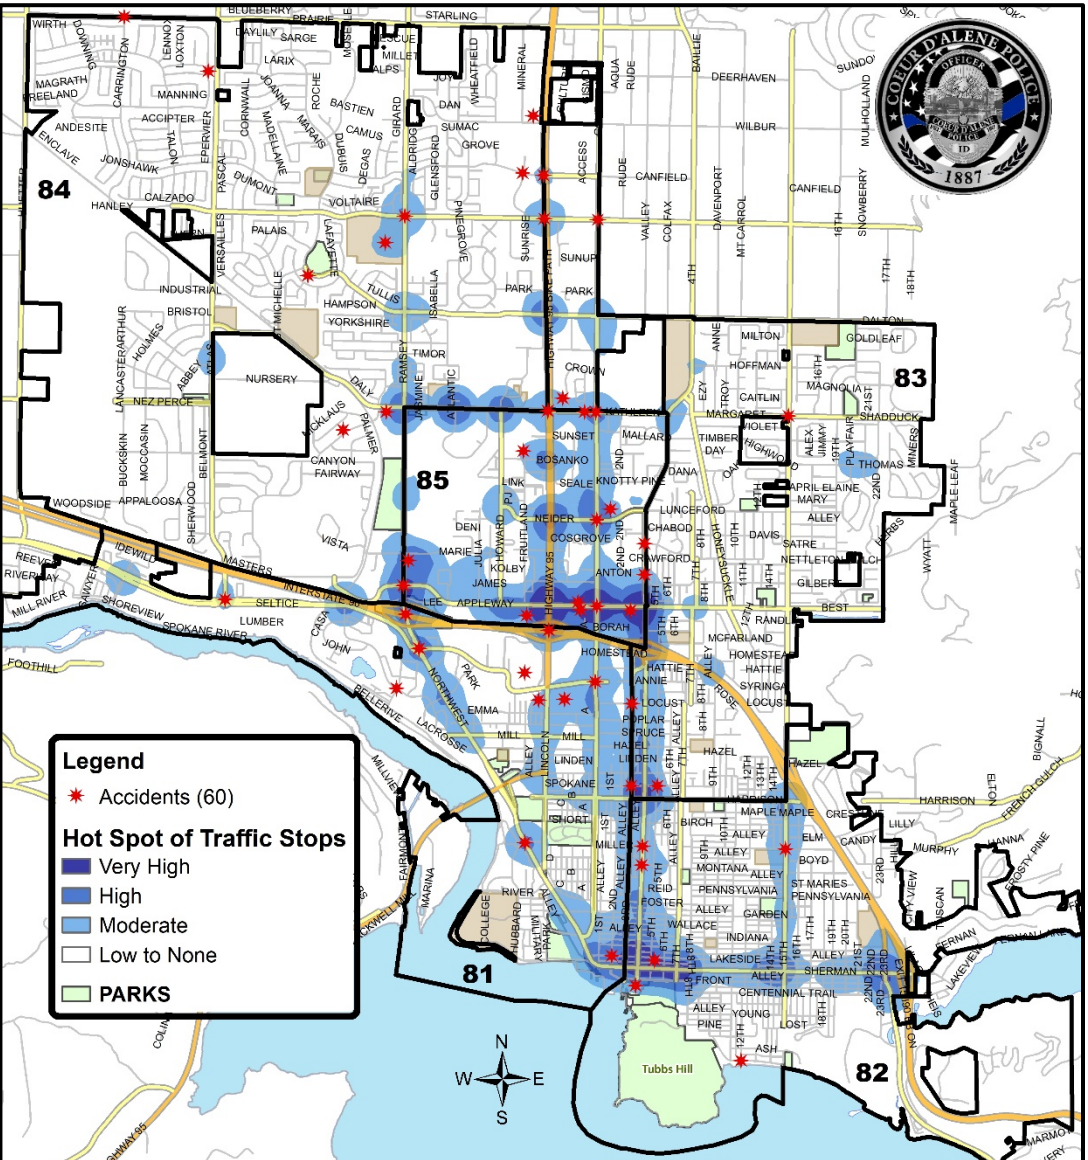

Coeur d'Alene Police Traffic Stops / Accidents: September 12 – October 9, 2024 (4 Weeks) With Temporal Heat Index (Time of Day / Day of Week)