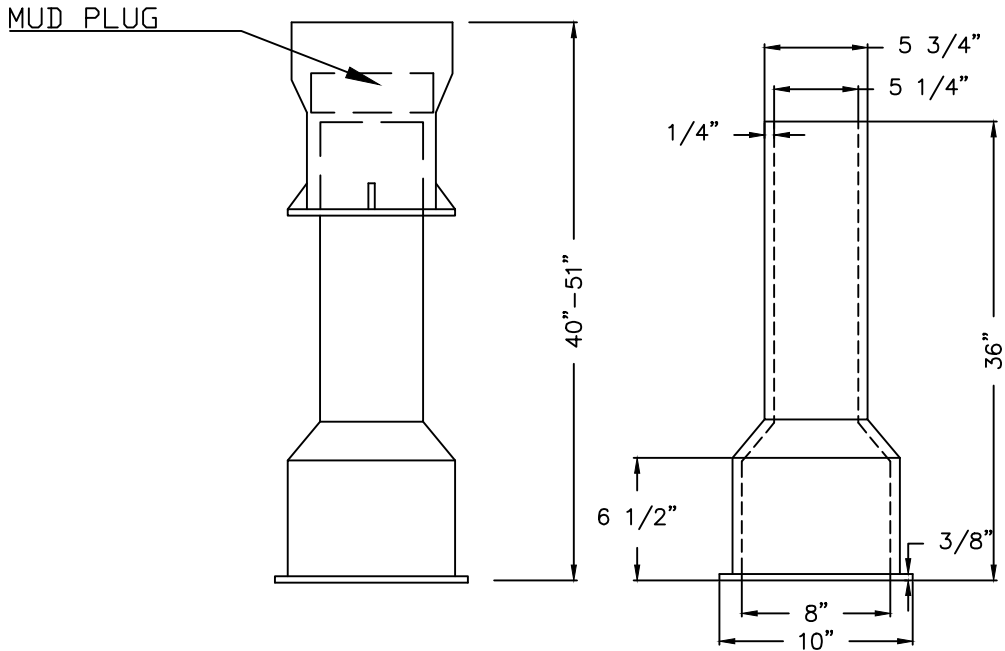

TYLER 6855 HD SERIES CAST IRON VALVE BOX

BOX COMPLETE

BOTTOM

TOP

5 1/4" DROP LID

BOX COMPLETE EXTENSION.		TOP SECTION W/LID		BOTTOM	
IN INCHES	WEIGHT	LENGTH	WEIGHT	LENGTH	WT.
40"-51"	90 LB.	16"	45 LB.	36"	45 LB.

Tyler Cast Iron Valve Box Series 6855 HD with heavy lid or approved equal
Accommodates 4" Through 12" Valves, 5 1/4" Shafts, Slip-Type

REVISION	APPROVED	DATE	CITY OF COEUR d'ALENE STANDARD DRAWING		APPROVED BY:
			CAST IRON VALVE BOX		<i>Chris Bosley</i> 4/13/18
					CITY ENGINEER, PE 10804
			TWO PIECE		DWG NO. W-12