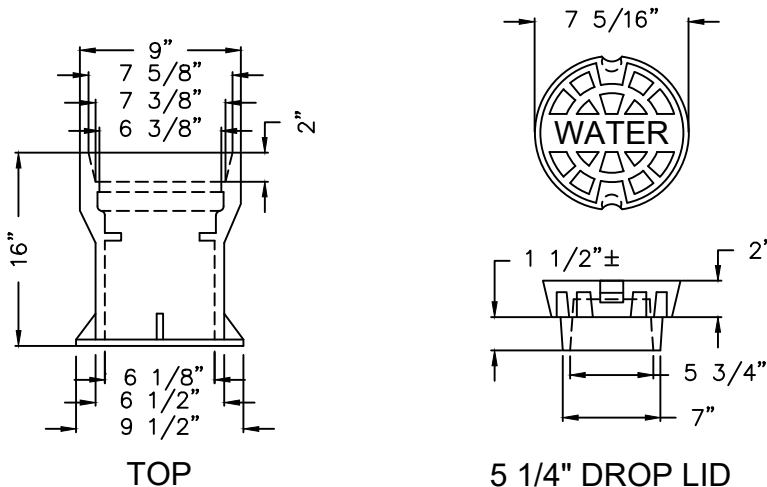

TYLER 6855 HD SERIES CAST IRON VALVE BOX

BOX COMPLETE

BOTTOM

TOP

5 1/4" DROP LID

BOX COMPLETE EXTENSION.		TOP SECTION W/LID		BOTTOM	
IN INCHES	WEIGHT	LENGTH	WEIGHT	LENGTH	WT.
40"-51"	90 LB.	16"	45 LB.	36"	45 LB.

Tyler Cast Iron Valve Box Series 6855 HD with heavy lid or approved equal
Accommodates 4" Through 12" Valves, 5 1/4" Shafts, Slip-Type

REVISION	APPROVED	DATE	CITY OF COEUR d'ALENE STANDARD DRAWING		APPROVED BY:
			CAST IRON VALVE BOX		<i>Chris Bosley</i> 4/13/18
					CITY ENGINEER, PE 10804
			TWO PIECE		DWG NO. W-12