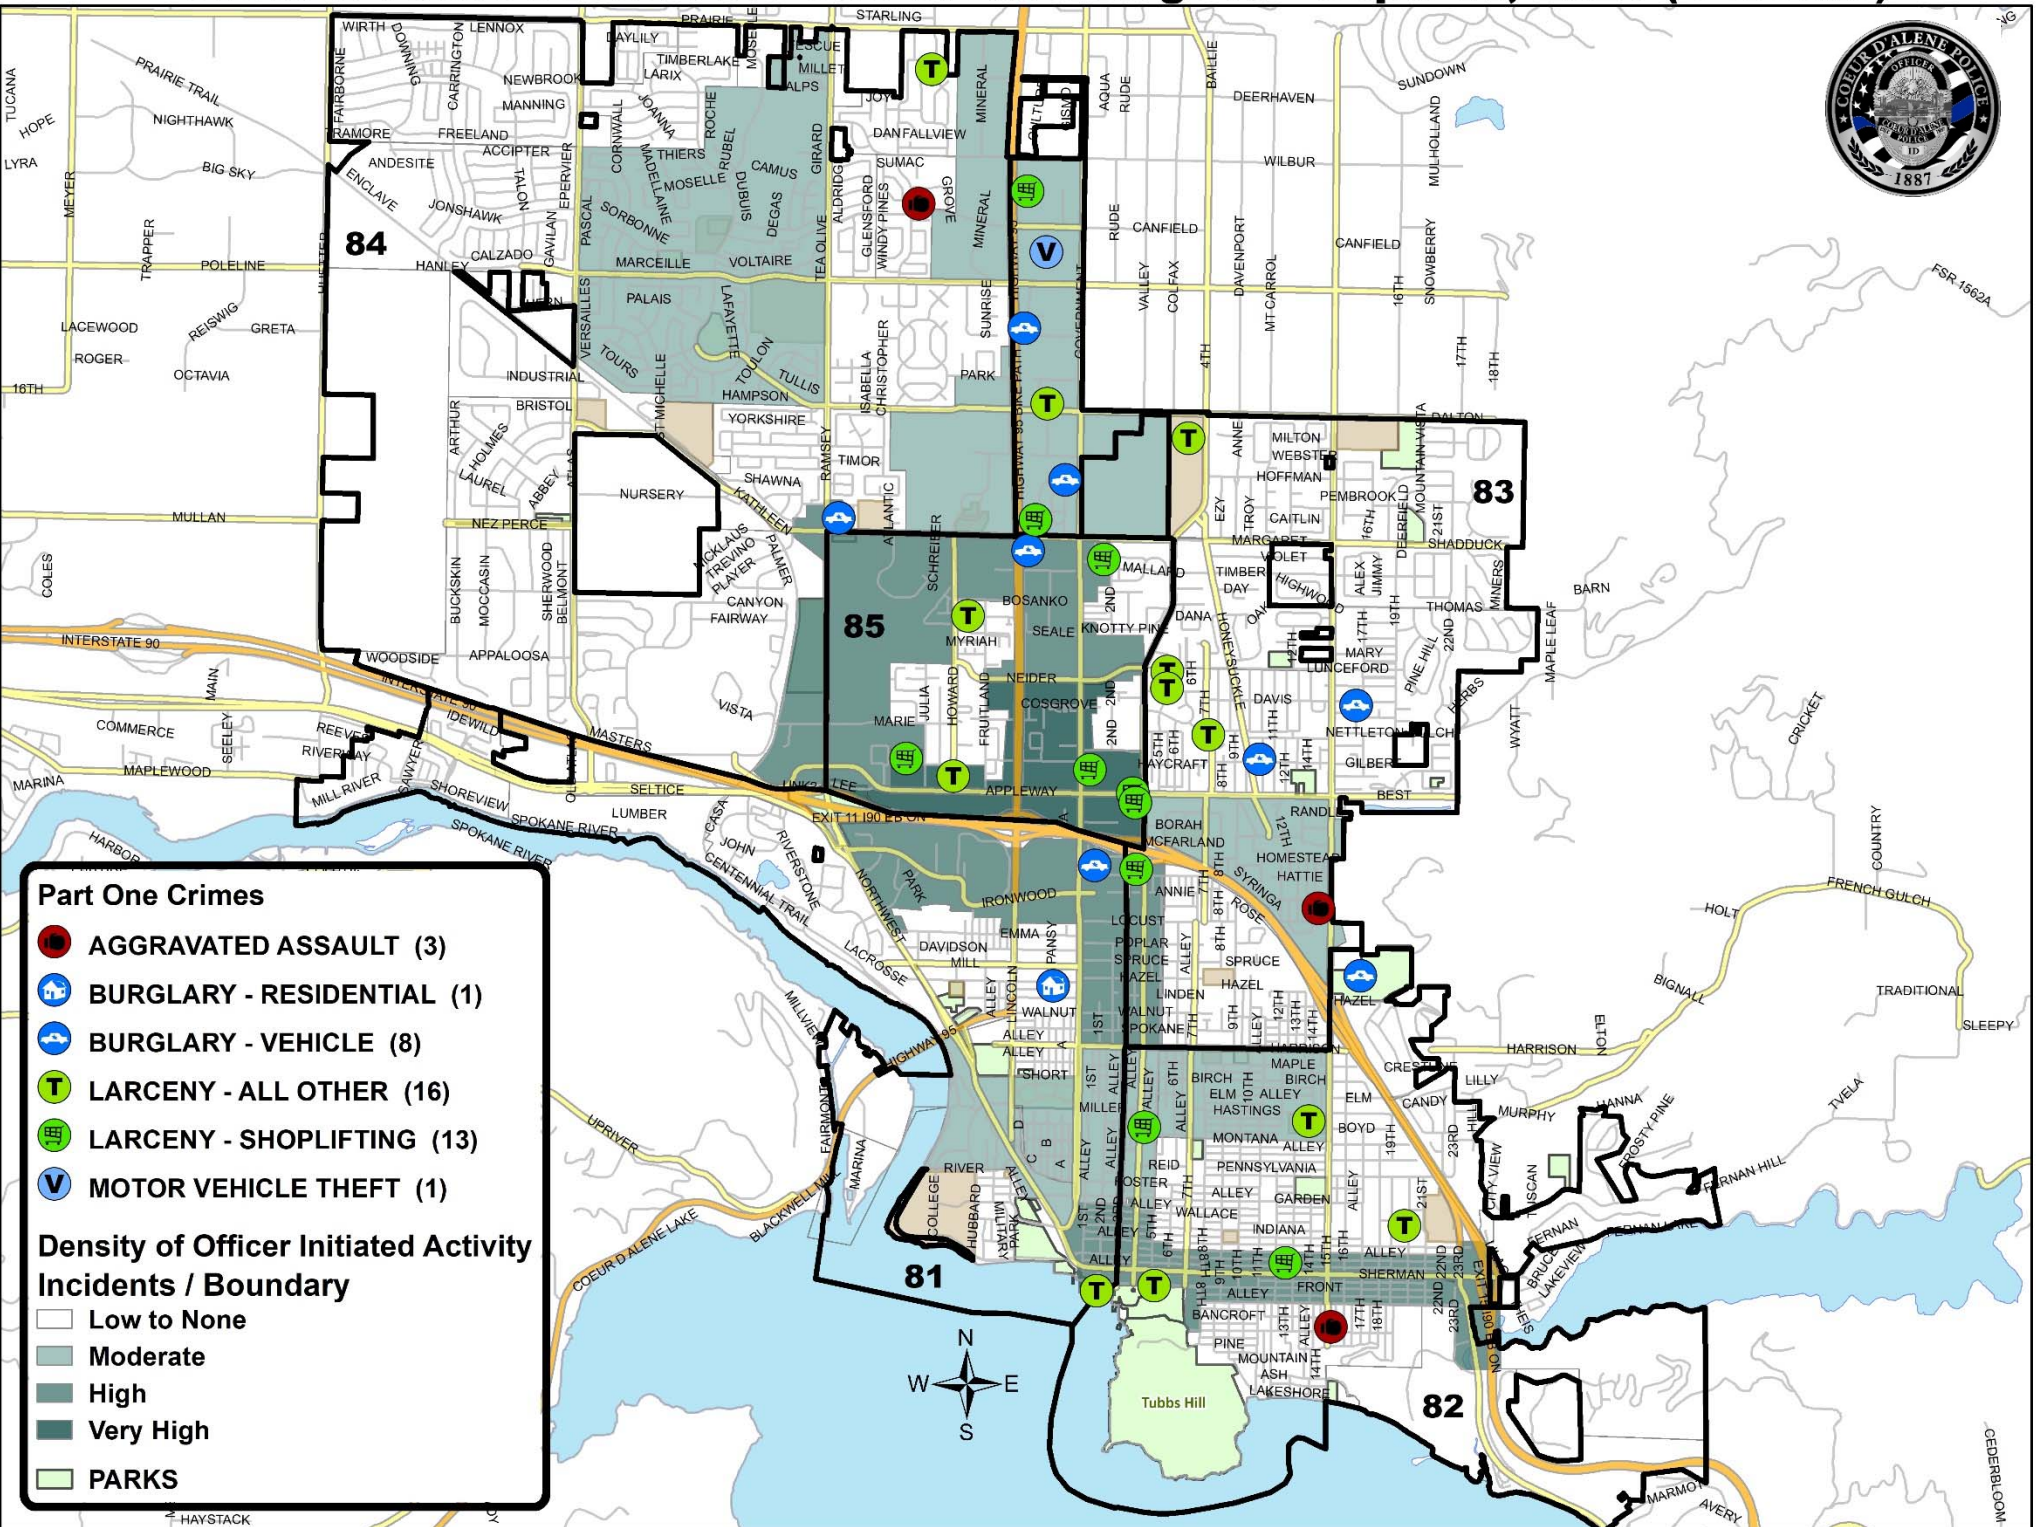

CDAPD Crime Analysis: COMPSTAT

PART 1 CRIMES COMPARISON

Coeur d'Alene Police: Part 1 Crimes - 28 Day Analysis

OFFENSE	Normal Weekly Range	CURRENT 28 DAYS					PRIOR 28 DAYS					28 Day Total % Change
		9/5	8/29	8/22	8/15	TOTAL	8/8	8/1	7/25	7/18	TOTAL	
Aggravated Assault	0-3	1	2	0	0	3	0	0	0	3	3	0%
Arson	0-1	0	0	0	0	0	0	0	0	0	0	0%
Auto Burglary	1-5	2	2	1	3	8	2	1	0	1	4	100%
Burglary - Non Resid	0-1	0	0	0	0	0	1	0	0	0	1	-100%
Burglary - Resid	0-2	0	0	0	1	1	0	1	1	5	7	-86%
Rape	0-2	0	1	0	0	1	1	0	2	0	3	-67%
Homicide	0-0	0	0	0	0	0	0	0	0	0	0	0%
Robbery - Commercial	0-0	0	0	0	0	0	0	0	0	0	0	0%
Robbery - Person	0-0	0	0	0	0	0	0	0	0	0	0	0%
Theft	5-11	1	7	7	14	29	9	6	3	8	26	12%
Vehicle Theft	0-2	0	0	1	0	1	2	0	0	0	2	-50%
TOTAL	11-21	4	12	9	18	43	15	8	6	17	46	-7%

These statistics are preliminary counts of the original police incident reports and may vary from the final UCR (Uniform Crime Reporting) statistics published by the FBI.

Aggravated Assault (1):

N 14th St – After an argument between a mother and adult son, he struck her in the head multiple times with a heavy wooden stick. Suspect arrested.

Auto Burglary (2):

E Homestead Ave – The RP reported someone stole her keys out of her car. Nothing else was missing. N Crown Ave – A saw was stolen out of the back of a pickup truck. Case active.

Theft (1):

W Dalton Ave – A suspect stole a ladder and returned it when confronted. No prosecution desired.

19 Incidents Closed by Arrest and 1 by Protective Custody

7 – Possession of a Controlled Substance

7 – Warrant Service

3 – Disorderly Conduct

1 – Battery

1 – Alcohol Offense

Coeur d' Alene Police Part One Crimes: Aug. 15 - Sept. 11, 2024 (4 Weeks)