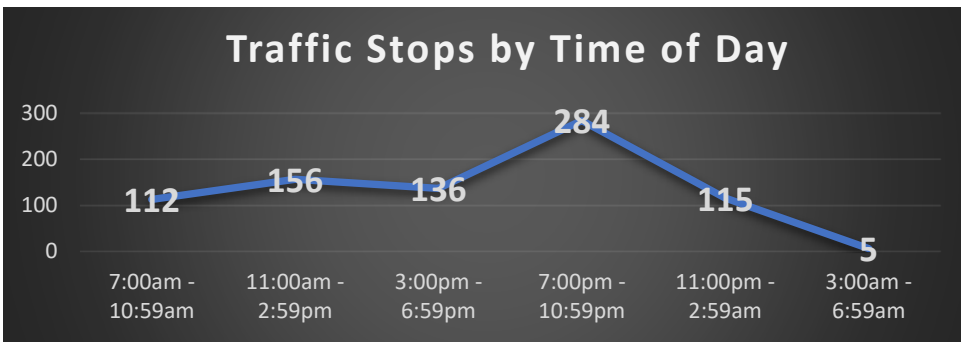

3 – Disorderly Conduct

1 – Battery

1 – Alcohol Offense

Coeur d' Alene Police Part One Crimes: Aug. 15 - Sept. 11, 2024 (4 Weeks)

Coeur d'Alene Police Accidents: August 15 – September 11, 2024 (4 Weeks) With Temporal Heat Index (Time of Day / Day of Week)

Accidents

- 4
- 2
- ★ 1
- PARKS

Multiple Accident Intersections / Locations

- N. Government Way & E. Kathleen Ave. (4)
- 355 E. Neider Ave. (2)

	Sun	Mon	Tue	Wed	Thu	Fri	Sat	Total
00	0	0	0	0	0	0	1	1
02	0	1	0	0	0	0	0	1
07	0	0	1	0	0	0	0	1
08	0	0	1	0	1	0	0	2
09	0	0	0	0	1	0	0	1
10	0	2	1	2	0	0	0	5
11	1	1	2	0	0	2	0	6
12	1	0	2	0	2	1	0	6
13	0	1	3	0	0	1	0	5
14	0	2	0	0	0	3	0	5
15	1	0	0	4	1	0	0	6
16	0	2	0	0	0	1	0	3
17	0	1	0	0	2	2	0	5
18	1	1	0	0	0	0	0	2
20	1	0	0	0	0	1	0	2
Total	5	11	10	6	7	11	1	51

Coeur d'Alene Police Traffic Stops / Accidents: August 15 – September 11, 2024 (4 Weeks) With Temporal Heat Index (Time of Day / Day of Week)

	Sun	Mon	Tue	Wed	Thu	Fri	Sat	Total
00	3	1	4	5	5	1	7	26
01	4	4	2	1	2	4	4	21
02	2	0	2	0	2	1	1	8
03	0	0	0	1	1	0	1	3
04	0	0	0	0	1	0	0	1
06	0	0	1	0	0	0	0	1
07	0	8	5	6	1	2	0	22
08	2	4	8	4	1	6	1	26
09	3	3	5	9	8	6	1	35
10	2	4	2	7	9	3	2	29
11	2	9	15	8	5	8	0	47
12	14	7	6	2	3	4	1	37
13	4	3	4	4	5	4	3	27
14	4	0	8	14	4	9	6	45
15	2	1	7	3	4	4	4	25
16	3	4	2	2	3	1	6	21
17	4	9	6	3	8	5	4	39
18	2	10	9	6	8	10	6	51
19	11	4	9	3	7	6	6	46
20	7	16	4	7	2	10	8	54
21	10	17	14	17	12	13	10	93
22	12	18	13	13	13	12	10	91
23	4	10	9	9	5	11	12	60
Total	95	132	135	124	109	120	93	808