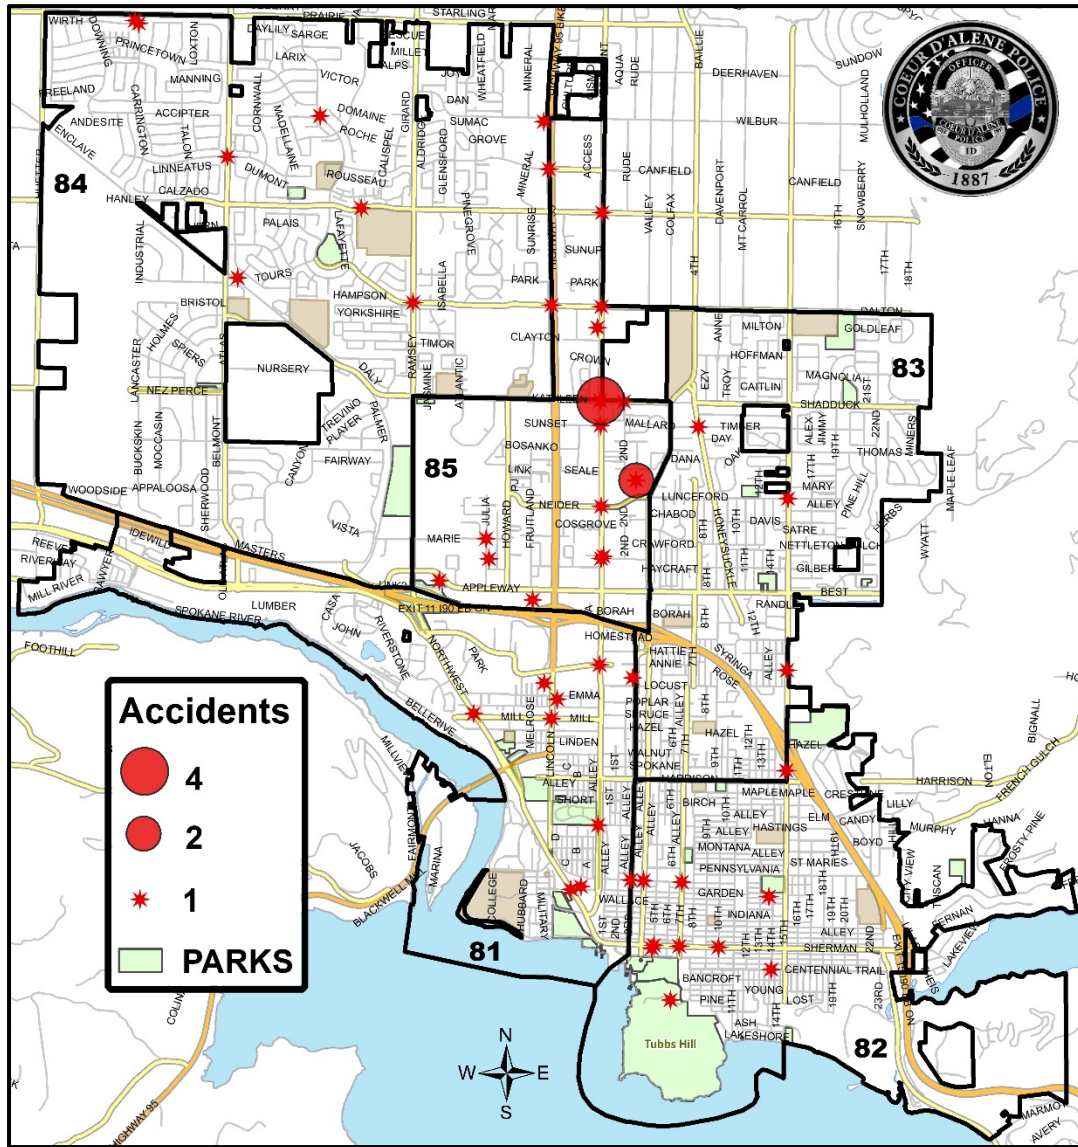

These statistics are preliminary counts of the original police incident reports and may vary from the final UCR (Uniform Crime Reporting) statistics published by the FBI.

Aggravated Assault (1):

N 14th St – After an argument between a mother and adult son, he struck her in the head multiple times with a heavy wooden stick. Suspect arrested.

3 – Disorderly Conduct

1 – Battery

1 – Alcohol Offense

Coeur d' Alene Police Part One Crimes: Aug. 15 - Sept. 11, 2024 (4 Weeks)

Coeur d'Alene Police Accidents: August 15 – September 11, 2024 (4 Weeks) With Temporal Heat Index (Time of Day / Day of Week)

Accidents

- 4
- 2
- ★ 1
- PARKS

Multiple Accident Intersections / Locations

- N. Government Way & E. Kathleen Ave. (4)
- 355 E. Neider Ave. (2)

	Sun	Mon	Tue	Wed	Thu	Fri	Sat	Total
00	0	0	0	0	0	0	1	1
02	0	1	0	0	0	0	0	1
07	0	0	1	0	0	0	0	1
08	0	0	1	0	1	0	0	2
09	0	0	0	0	1	0	0	1
10	0	2	1	2	0	0	0	5
11	1	1	2	0	0	2	0	6
12	1	0	2	0	2	1	0	6
13	0	1	3	0	0	1	0	5
14	0	2	0	0	0	3	0	5
15	1	0	0	4	1	0	0	6
16	0	2	0	0	0	1	0	3
17	0	1	0	0	2	2	0	5
18	1	1	0	0	0	0	0	2
20	1	0	0	0	0	1	0	2
Total	5	11	10	6	7	11	1	51

Coeur d'Alene Police Traffic Stops / Accidents: August 15 – September 11, 2024 (4 Weeks) With Temporal Heat Index (Time of Day / Day of Week)

	Sun	Mon	Tue	Wed	Thu	Fri	Sat	Total
00	3	1	4	5	5	1	7	26
01	4	4	2	1	2	4	4	21
02	2	0	2	0	2	1	1	8
03	0	0	0	1	1	0	1	3
04	0	0	0	0	1	0	0	1
06	0	0	1	0	0	0	0	1
07	0	8	5	6	1	2	0	22
08	2	4	8	4	1	6	1	26
09	3	3	5	9	8	6	1	35
10	2	4	2	7	9	3	2	29
11	2	9	15	8	5	8	0	47
12	14	7	6	2	3	4	1	37
13	4	3	4	4	5	4	3	27
14	4	0	8	14	4	9	6	45
15	2	1	7	3	4	4	4	25
16	3	4	2	2	3	1	6	21
17	4	9	6	3	8	5	4	39
18	2	10	9	6	8	10	6	51
19	11	4	9	3	7	6	6	46
20	7	16	4	7	2	10	8	54
21	10	17	14	17	12	13	10	93
22	12	18	13	13	13	12	10	91
23	4	10	9	9	5	11	12	60
Total	95	132	135	124	109	120	93	808