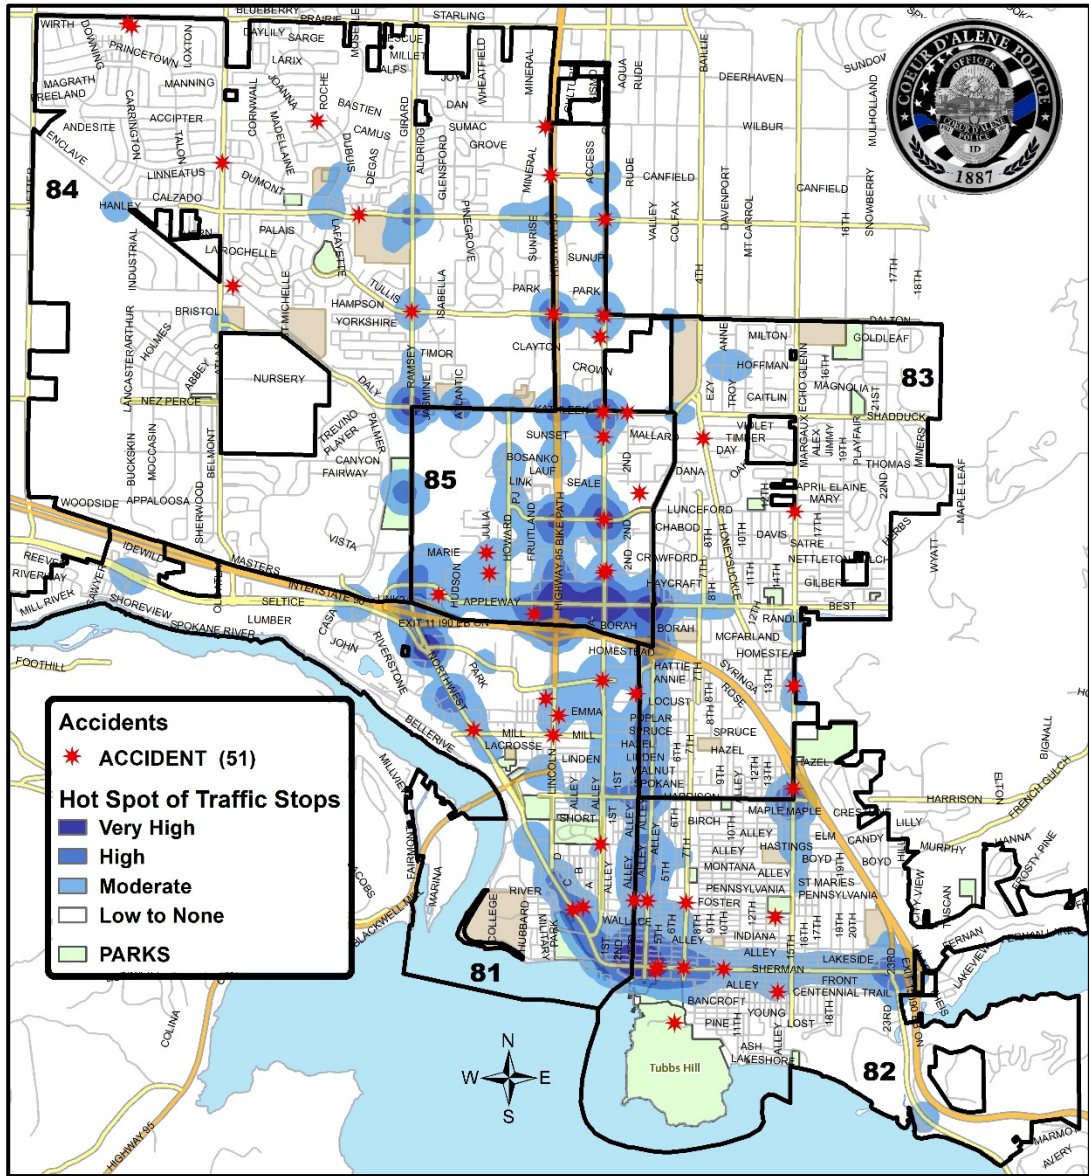

These statistics are preliminary counts of the original police incident reports and may vary from the final UCR (Uniform Crime Reporting) statistics published by the FBI.

Aggravated Assault (1):

N 14th St – After an argument between a mother and adult son, he struck her in the head multiple times with a heavy wooden stick. Suspect arrested.

3 – Disorderly Conduct

1 – Battery

1 – Alcohol Offense

Coeur d' Alene Police Part One Crimes: Aug. 15 - Sept. 11, 2024 (4 Weeks)

Coeur d'Alene Police Accidents: August 15 – September 11, 2024 (4 Weeks) With Temporal Heat Index (Time of Day / Day of Week)

Accidents

- 4
- 2
- ★ 1
- PARKS

Multiple Accident Intersections / Locations

- N. Government Way & E. Kathleen Ave. (4)
- 355 E. Neider Ave. (2)

	Sun	Mon	Tue	Wed	Thu	Fri	Sat	Total
00	0	0	0	0	0	0	1	1
02	0	1	0	0	0	0	0	1
07	0	0	1	0	0	0	0	1
08	0	0	1	0	1	0	0	2
09	0	0	0	0	1	0	0	1
10	0	2	1	2	0	0	0	5
11	1	1	2	0	0	2	0	6
12	1	0	2	0	2	1	0	6
13	0	1	3	0	0	1	0	5
14	0	2	0	0	0	3	0	5
15	1	0	0	4	1	0	0	6
16	0	2	0	0	0	1	0	3
17	0	1	0	0	2	2	0	5
18	1	1	0	0	0	0	0	2
20	1	0	0	0	0	1	0	2
Total	5	11	10	6	7	11	1	51

Coeur d'Alene Police Traffic Stops / Accidents: August 15 – September 11, 2024 (4 Weeks) With Temporal Heat Index (Time of Day / Day of Week)

	Sun	Mon	Tue	Wed	Thu	Fri	Sat	Total
00	3	1	4	5	5	1	7	26
01	4	4	2	1	2	4	4	21
02	2	0	2	0	2	1	1	8
03	0	0	0	1	1	0	1	3
04	0	0	0	0	1	0	0	1
06	0	0	1	0	0	0	0	1
07	0	8	5	6	1	2	0	22
08	2	4	8	4	1	6	1	26
09	3	3	5	9	8	6	1	35
10	2	4	2	7	9	3	2	29
11	2	9	15	8	5	8	0	47
12	14	7	6	2	3	4	1	37
13	4	3	4	4	5	4	3	27
14	4	0	8	14	4	9	6	45
15	2	1	7	3	4	4	4	25
16	3	4	2	2	3	1	6	21
17	4	9	6	3	8	5	4	39
18	2	10	9	6	8	10	6	51
19	11	4	9	3	7	6	6	46
20	7	16	4	7	2	10	8	54
21	10	17	14	17	12	13	10	93
22	12	18	13	13	13	12	10	91
23	4	10	9	9	5	11	12	60
Total	95	132	135	124	109	120	93	808