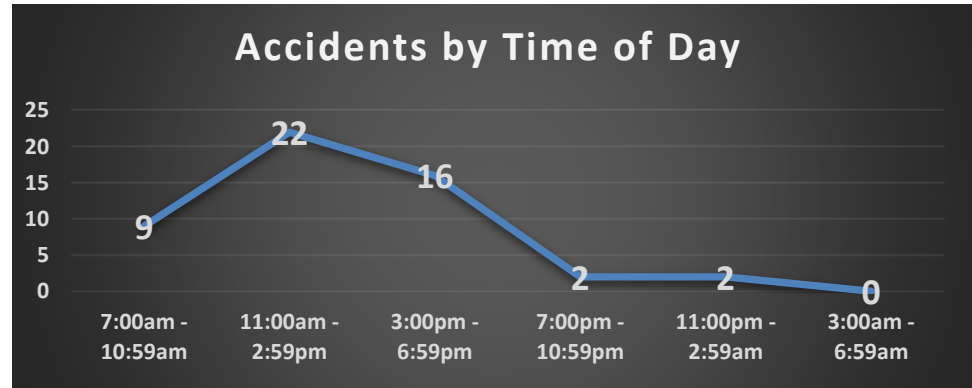

Coeur d'Alene Police Accidents: August 15 – September 11, 2024 (4 Weeks) With Temporal Heat Index (Time of Day / Day of Week)

Accidents

- 4
- 2
- ★ 1
- PARKS

Multiple Accident Intersections / Locations

- N. Government Way & E. Kathleen Ave. (4)
- 355 E. Neider Ave. (2)

	Sun	Mon	Tue	Wed	Thu	Fri	Sat	Total
00	0	0	0	0	0	0	1	1
02	0	1	0	0	0	0	0	1
07	0	0	1	0	0	0	0	1
08	0	0	1	0	1	0	0	2
09	0	0	0	0	1	0	0	1
10	0	2	1	2	0	0	0	5
11	1	1	2	0	0	2	0	6
12	1	0	2	0	2	1	0	6
13	0	1	3	0	0	1	0	5
14	0	2	0	0	0	3	0	5
15	1	0	0	4	1	0	0	6
16	0	2	0	0	0	1	0	3
17	0	1	0	0	2	2	0	5
18	1	1	0	0	0	0	0	2
20	1	0	0	0	0	1	0	2
Total	5	11	10	6	7	11	1	51