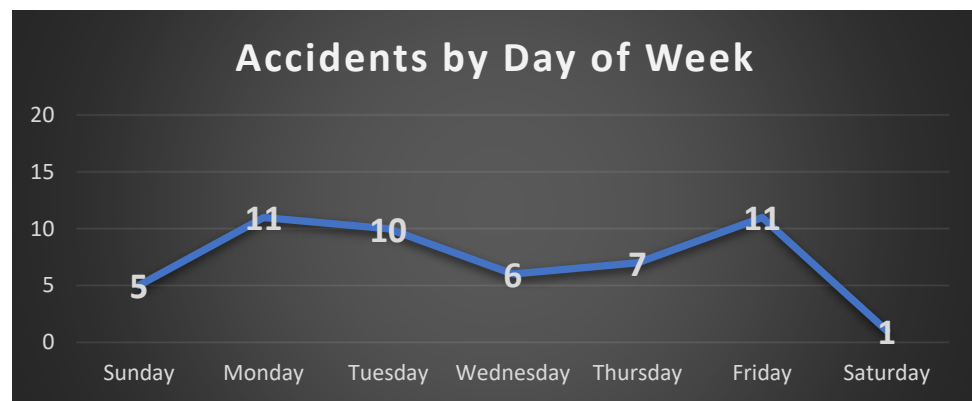

3 – Disorderly Conduct

1 – Battery

1 – Alcohol Offense

Coeur d' Alene Police Part One Crimes: Aug. 15 - Sept. 11, 2024 (4 Weeks)

Coeur d'Alene Police Accidents: August 15 – September 11, 2024 (4 Weeks) With Temporal Heat Index (Time of Day / Day of Week)

Accidents

- 4
- 2
- ★ 1
- PARKS

Multiple Accident Intersections / Locations

- N. Government Way & E. Kathleen Ave. (4)
- 355 E. Neider Ave. (2)

	Sun	Mon	Tue	Wed	Thu	Fri	Sat	Total
00	0	0	0	0	0	0	1	1
02	0	1	0	0	0	0	0	1
07	0	0	1	0	0	0	0	1
08	0	0	1	0	1	0	0	2
09	0	0	0	0	1	0	0	1
10	0	2	1	2	0	0	0	5
11	1	1	2	0	0	2	0	6
12	1	0	2	0	2	1	0	6
13	0	1	3	0	0	1	0	5
14	0	2	0	0	0	3	0	5
15	1	0	0	4	1	0	0	6
16	0	2	0	0	0	1	0	3
17	0	1	0	0	2	2	0	5
18	1	1	0	0	0	0	0	2
20	1	0	0	0	0	1	0	2
Total	5	11	10	6	7	11	1	51

Coeur d'Alene Police Traffic Stops / Accidents: August 15 – September 11, 2024 (4 Weeks) With Temporal Heat Index (Time of Day / Day of Week)

	Sun	Mon	Tue	Wed	Thu	Fri	Sat	Total
00	3	1	4	5	5	1	7	26
01	4	4	2	1	2	4	4	21
02	2	0	2	0	2	1	1	8
03	0	0	0	1	1	0	1	3
04	0	0	0	0	1	0	0	1
06	0	0	1	0	0	0	0	1
07	0	8	5	6	1	2	0	22
08	2	4	8	4	1	6	1	26
09	3	3	5	9	8	6	1	35
10	2	4	2	7	9	3	2	29
11	2	9	15	8	5	8	0	47
12	14	7	6	2	3	4	1	37
13	4	3	4	4	5	4	3	27
14	4	0	8	14	4	9	6	45
15	2	1	7	3	4	4	4	25
16	3	4	2	2	3	1	6	21
17	4	9	6	3	8	5	4	39
18	2	10	9	6	8	10	6	51
19	11	4	9	3	7	6	6	46
20	7	16	4	7	2	10	8	54
21	10	17	14	17	12	13	10	93
22	12	18	13	13	13	12	10	91
23	4	10	9	9	5	11	12	60
Total	95	132	135	124	109	120	93	808