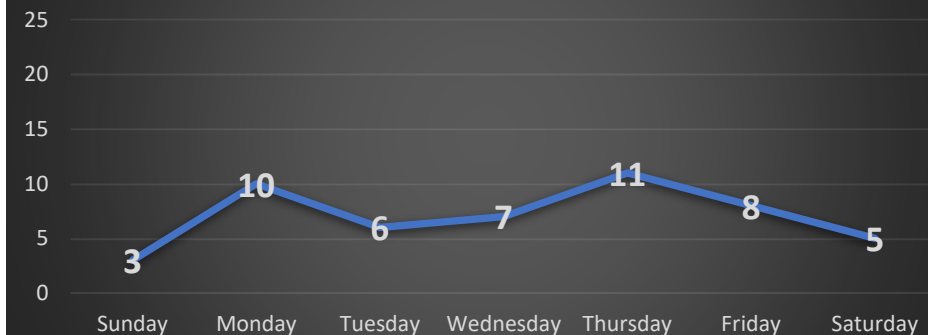

Density of Officer Initiated Activity Incidents / Boundary

- 0 to 7
- 8 to 25
- 26 to 51
- 52 to 79
- 80 to 175

Coeur d'Alene Police Accidents: March 14 – April 10, 2024 (4 Weeks)

With Temporal Heat Index (Time of Day / Day of Week)

Multiple Accident Intersections

- N. Government Way & W. Neider Ave.
- N. Ramsey Rd. & W. Appleway Ave.
- N. Ramsey Rd. & W. Hanley Ave.

Accidents by Time of Day

	Sun	Mon	Tue	Wed	Thu	Fri	Sat	Total
00	0	0	0	0	0	1	0	1
06	0	1	0	0	1	0	0	2
07	0	0	0	0	1	1	0	2
08	0	1	1	1	0	0	0	3
09	0	0	0	0	1	0	0	1
10	0	1	0	0	0	0	0	1
11	0	1	1	1	1	0	0	4
12	1	1	2	1	0	2	1	8
13	1	0	0	0	2	0	0	3
14	0	1	1	2	1	0	0	5
15	0	2	1	1	2	1	1	8
16	0	1	0	0	0	1	1	3
17	0	1	0	1	2	1	0	5
19	0	0	0	0	0	0	2	2
20	0	0	0	0	0	1	0	1
21	1	0	0	0	0	0	0	1
Total	3	10	6	7	11	8	5	50

Accidents by Day of Week

Coeur d'Alene Police Traffic Stops / Accidents: March 14 – April 10, 2024 (4 Weeks) With Temporal Heat Index (Time of Day / Day of Week)

	Sun	Mon	Tue	Wed	Thu	Fri	Sat	Total
00	12	3	4	4	3	7	6	39
01	8	2	1	4	7	5	2	29
02	2	0	1	0	1	0	2	6
03	0	0	0	2	1	2	0	5
04	0	0	1	2	1	0	0	4
05	0	1	1	0	0	0	0	2
07	3	3	5	1	5	0	0	17
08	0	5	8	2	9	0	1	25
09	2	0	8	5	2	4	1	22
10	2	0	11	3	11	2	3	32
11	2	3	14	5	1	1	2	28
12	4	4	8	4	6	2	0	28
13	2	5	3	10	8	5	0	33
14	5	6	3	7	1	1	7	30
15	2	8	6	3	4	1	11	35
16	2	3	5	1	4	1	3	19
17	4	0	2	5	7	5	3	26
18	9	3	1	6	7	0	8	34
19	5	3	4	5	4	5	16	42
20	4	3	4	8	8	5	1	33
21	13	4	8	12	17	19	16	89
22	6	7	10	6	6	20	13	68
23	7	2	3	9	9	12	11	53
Total	94	65	111	104	122	97	106	699