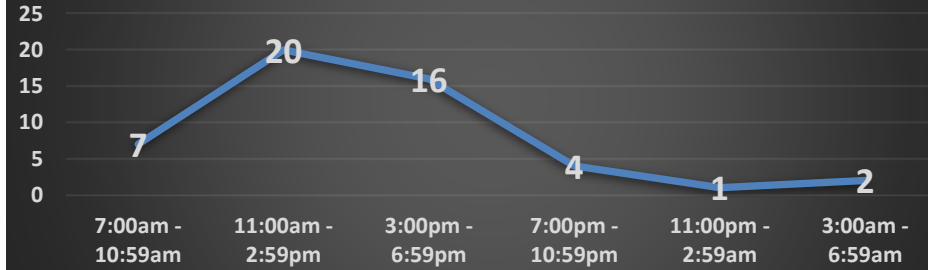

Density of Officer Initiated Activity Incidents / Boundary

- 0 to 7
- 8 to 25
- 26 to 51
- 52 to 79
- 80 to 175

Coeur d'Alene Police Accidents: March 14 – April 10, 2024 (4 Weeks)

With Temporal Heat Index (Time of Day / Day of Week)

Multiple Accident Intersections

- N. Government Way & W. Neider Ave.
- N. Ramsey Rd. & W. Appleway Ave.
- N. Ramsey Rd. & W. Hanley Ave.

Accidents by Time of Day

	Sun	Mon	Tue	Wed	Thu	Fri	Sat	Total
00	0	0	0	0	0	1	0	1
06	0	1	0	0	1	0	0	2
07	0	0	0	0	1	1	0	2
08	0	1	1	1	0	0	0	3
09	0	0	0	0	1	0	0	1
10	0	1	0	0	0	0	0	1
11	0	1	1	1	1	0	0	4
12	1	1	2	1	0	2	1	8
13	1	0	0	0	2	0	0	3
14	0	1	1	2	1	0	0	5
15	0	2	1	1	2	1	1	8
16	0	1	0	0	0	1	1	3
17	0	1	0	1	2	1	0	5
19	0	0	0	0	0	0	2	2
20	0	0	0	0	0	1	0	1
21	1	0	0	0	0	0	0	1
Total	3	10	6	7	11	8	5	50