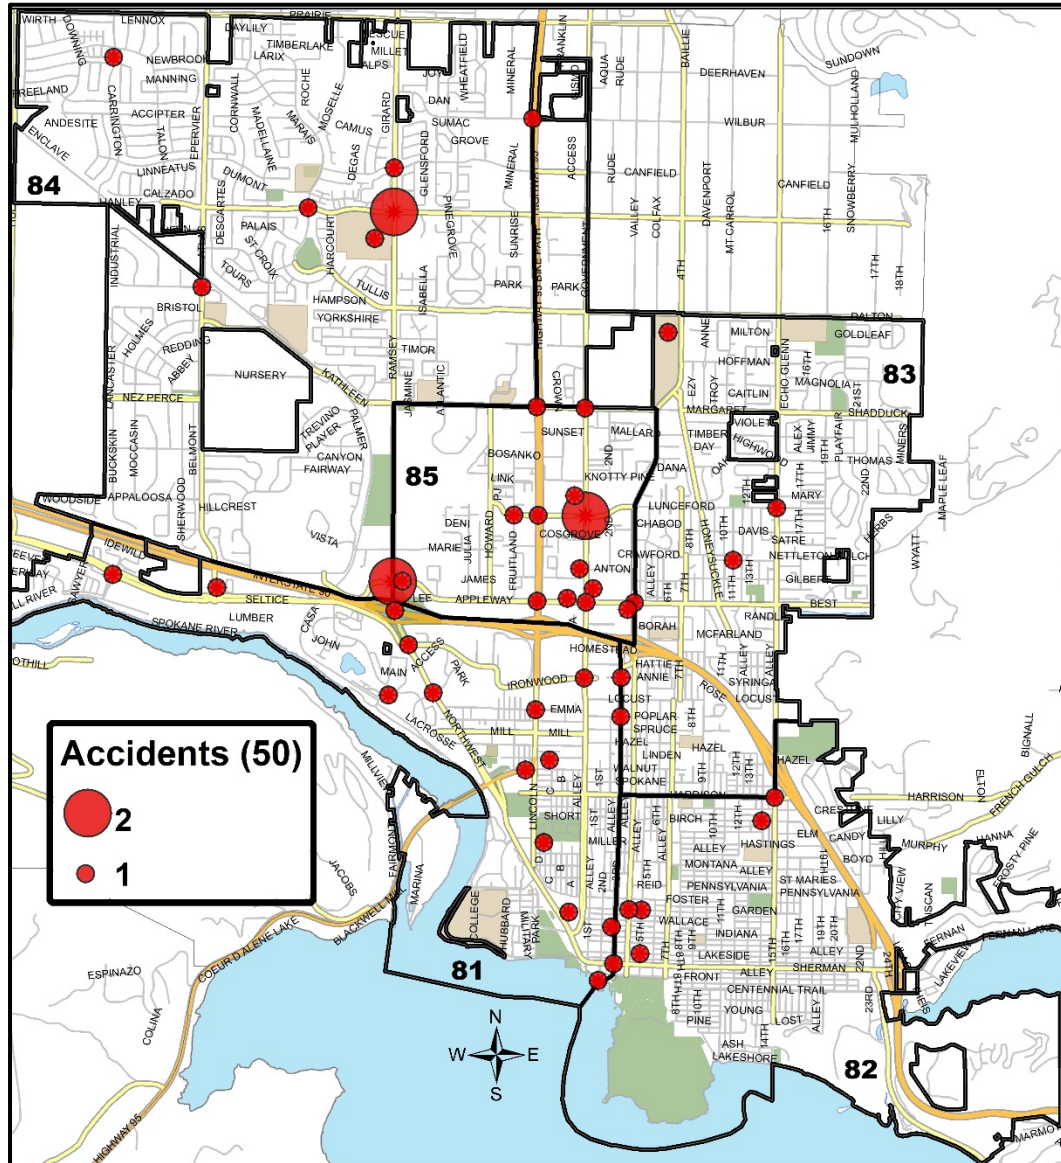

Auto Burglary (10): 7 of the 10 Auto Burglaries have same suspects. One person arrested. Case active. **W Tea Olive Ln.** – 700 dollars and tobacco was stolen. **3100 blk N 15th St.** – Electronics were stolen while the victim was dropping off her kids at school. **N Roycroft Ct** – A lighter and knife were stolen from an unlocked vehicle.

Burglary – Resid (1): The victim believes someone entered his house and kicked a hole in the wall. Report taken.

Theft (5): 115 S 2nd St. – A coat was stolen from the resort. Suspect arrested. **305 W Kathleen Ave; Super One.** – A suspect was cited for shoplifting. **1201 E Sherman Ave.** – A suspect shoplifted vodka from a liquor store. **425 W Wilbur Ave; Best Buy** – A suspect shoplifted. Case Active. **Online Report** – A known suspect stole from the victim.

AUTO BURGLARIES
 At least 11 of the 17 reported auto burglaries were committed by the same suspects.
 Suspects identified / active investigation.

Part One Crimes (52)

- **AGGRAVATED ASSAULT (4)**
- **ARSON (2)**
- **BURGLARY - RESIDENTIAL (3)**
- **BURGLARY - VEHICLE (17)**
- **LARCENY - SHOPLIFTING (14)**
- **LARCENY - ALL OTHER (10)**
- **MOTOR VEHICLE THEFT (2)**

Multiple Accident Intersections

- N. Government Way & W. Neider Ave.
- N. Ramsey Rd. & W. Appleway Ave.
- N. Ramsey Rd. & W. Hanley Ave.

Accidents by Time of Day

	Sun	Mon	Tue	Wed	Thu	Fri	Sat	Total
00	0	0	0	0	0	1	0	1
06	0	1	0	0	1	0	0	2
07	0	0	0	0	1	1	0	2
08	0	1	1	1	0	0	0	3
09	0	0	0	0	1	0	0	1
10	0	1	0	0	0	0	0	1
11	0	1	1	1	1	0	0	4
12	1	1	2	1	0	2	1	8
13	1	0	0	0	2	0	0	3
14	0	1	1	2	1	0	0	5
15	0	2	1	1	2	1	1	8
16	0	1	0	0	0	1	1	3
17	0	1	0	1	2	1	0	5
19	0	0	0	0	0	0	2	2
20	0	0	0	0	0	1	0	1
21	1	0	0	0	0	0	0	1
Total	3	10	6	7	11	8	5	50