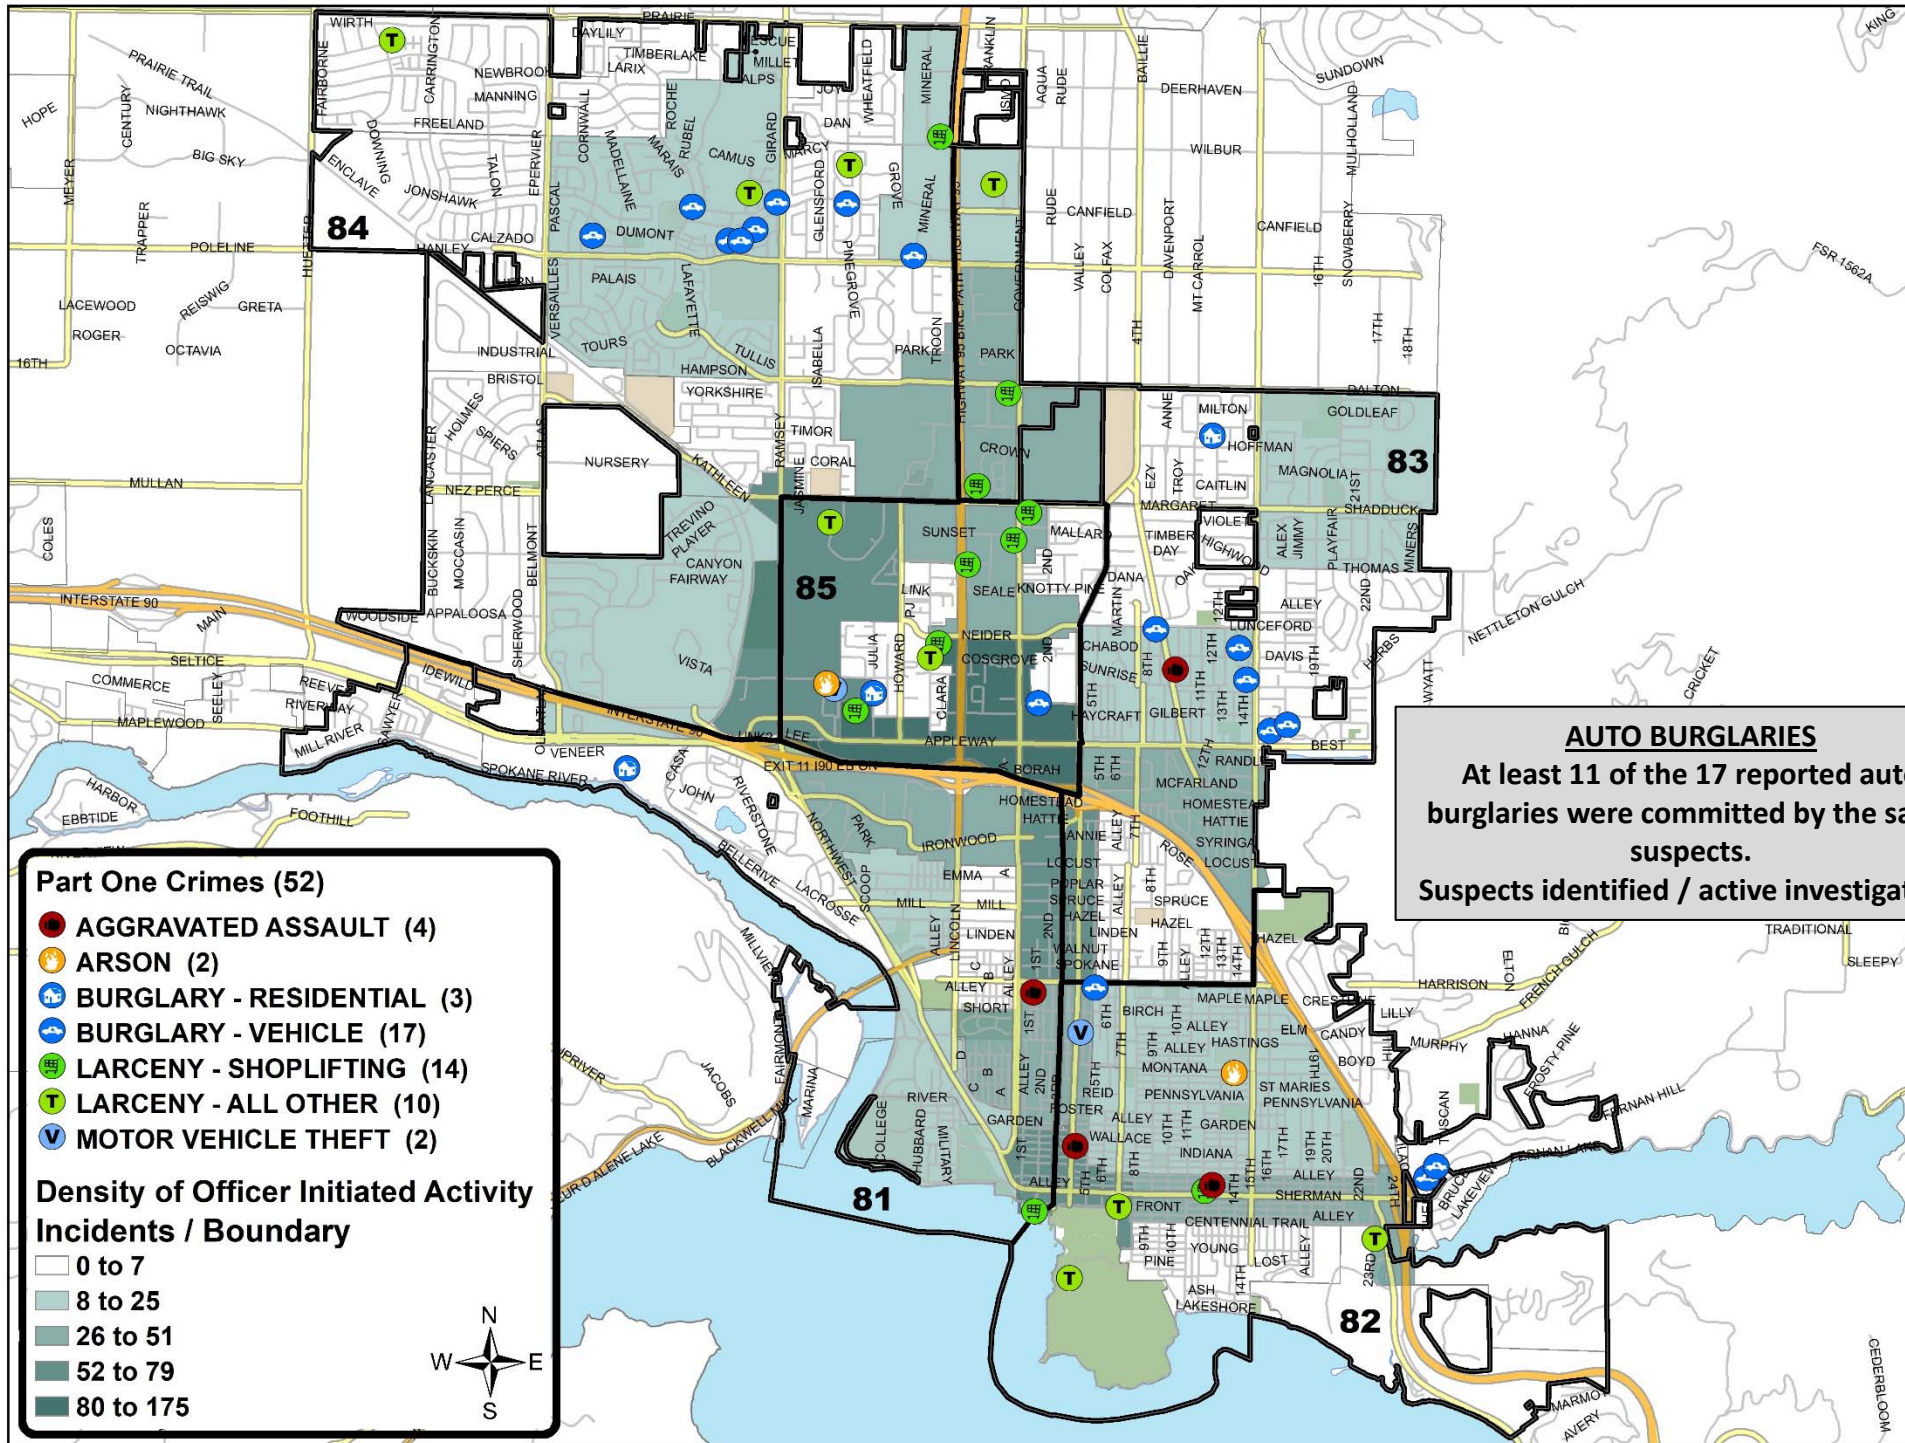

Coeur d'Alene Police Part One Crimes: March 14 - April 10, 2024 (4 Weeks)

AUTO BURGLARIES
At least 11 of the 17 reported auto burglaries were committed by the same suspects.
Suspects identified / active investigation.

Part One Crimes (52)

- **AGGRAVATED ASSAULT (4)**
- **ARSON (2)**
- **BURGLARY - RESIDENTIAL (3)**
- **BURGLARY - VEHICLE (17)**
- **LARCENY - SHOPLIFTING (14)**
- **LARCENY - ALL OTHER (10)**
- **MOTOR VEHICLE THEFT (2)**

Density of Officer Initiated Activity Incidents / Boundary

- 0 to 7
- 8 to 25
- 26 to 51
- 52 to 79
- 80 to 175