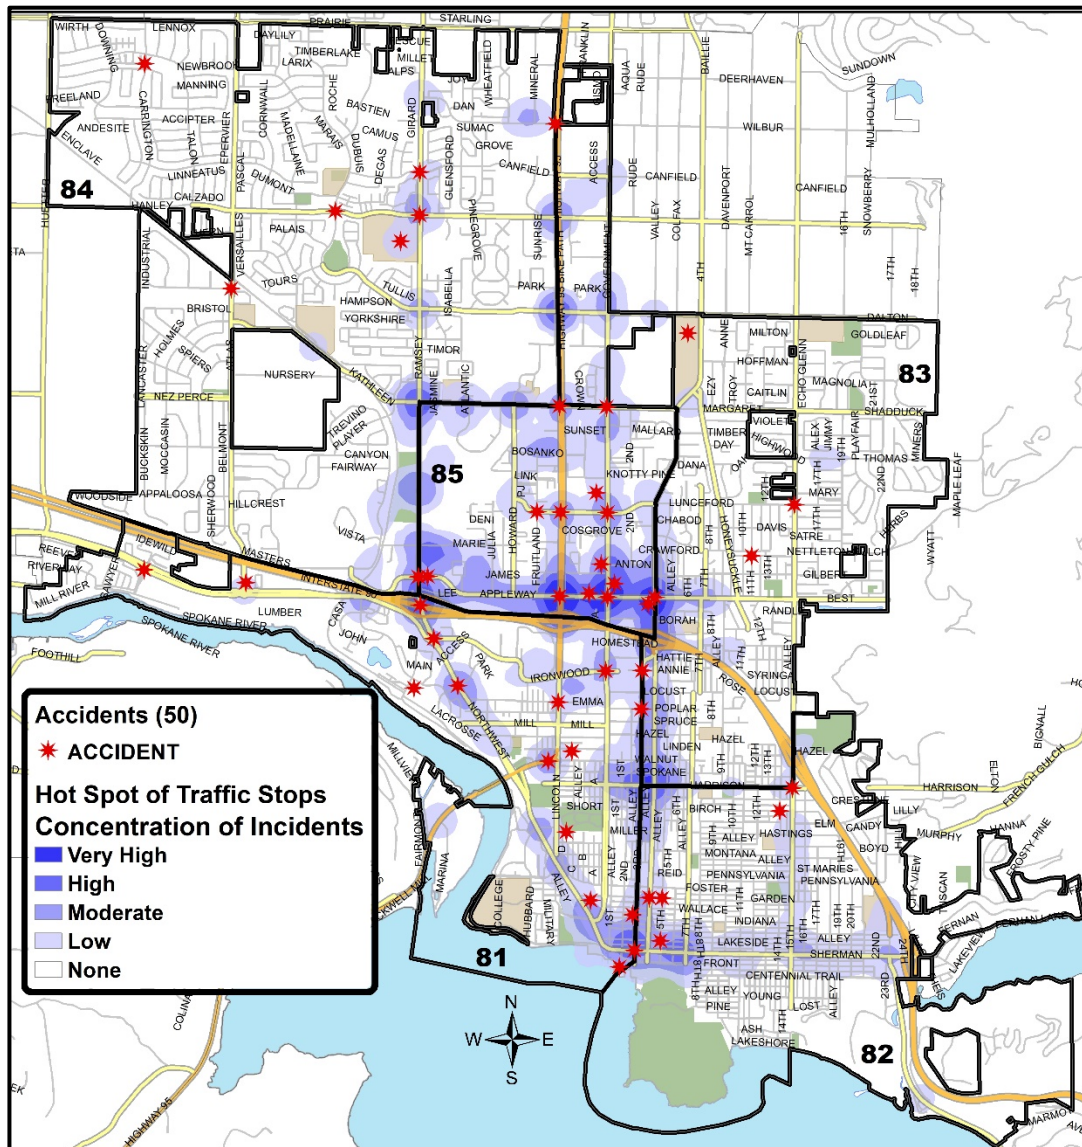

Coeur d'Alene Police Traffic Stops / Accidents: March 14 – April 10, 2024 (4 Weeks) With Temporal Heat Index (Time of Day / Day of Week)