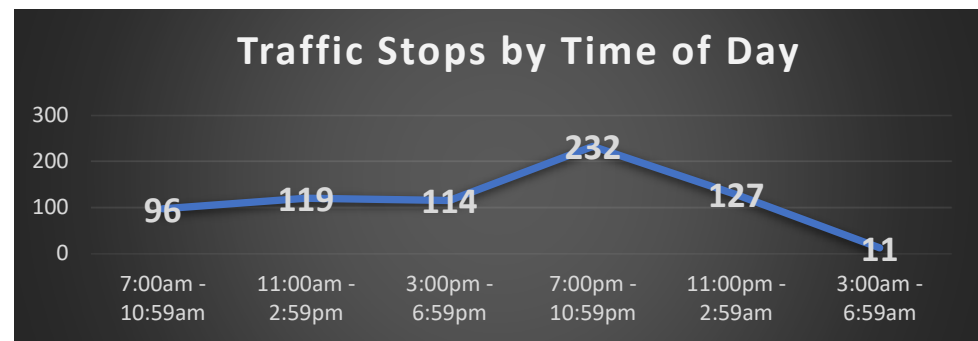

Density of Officer Initiated Activity Incidents / Boundary

- 0 to 7
- 8 to 25
- 26 to 51
- 52 to 79
- 80 to 175

Coeur d'Alene Police Accidents: March 14 – April 10, 2024 (4 Weeks)

With Temporal Heat Index (Time of Day / Day of Week)

Multiple Accident Intersections

- N. Government Way & W. Neider Ave.
- N. Ramsey Rd. & W. Appleway Ave.
- N. Ramsey Rd. & W. Hanley Ave.

Accidents by Time of Day

	Sun	Mon	Tue	Wed	Thu	Fri	Sat	Total
00	0	0	0	0	0	1	0	1
06	0	1	0	0	1	0	0	2
07	0	0	0	0	1	1	0	2
08	0	1	1	1	0	0	0	3
09	0	0	0	0	1	0	0	1
10	0	1	0	0	0	0	0	1
11	0	1	1	1	1	0	0	4
12	1	1	2	1	0	2	1	8
13	1	0	0	0	2	0	0	3
14	0	1	1	2	1	0	0	5
15	0	2	1	1	2	1	1	8
16	0	1	0	0	0	1	1	3
17	0	1	0	1	2	1	0	5
19	0	0	0	0	0	0	2	2
20	0	0	0	0	0	1	0	1
21	1	0	0	0	0	0	0	1
Total	3	10	6	7	11	8	5	50

Accidents by Day of Week

Coeur d'Alene Police Traffic Stops / Accidents: March 14 – April 10, 2024 (4 Weeks) With Temporal Heat Index (Time of Day / Day of Week)

	Sun	Mon	Tue	Wed	Thu	Fri	Sat	Total
00	12	3	4	4	3	7	6	39
01	8	2	1	4	7	5	2	29
02	2	0	1	0	1	0	2	6
03	0	0	0	2	1	2	0	5
04	0	0	1	2	1	0	0	4
05	0	1	1	0	0	0	0	2
07	3	3	5	1	5	0	0	17
08	0	5	8	2	9	0	1	25
09	2	0	8	5	2	4	1	22
10	2	0	11	3	11	2	3	32
11	2	3	14	5	1	1	2	28
12	4	4	8	4	6	2	0	28
13	2	5	3	10	8	5	0	33
14	5	6	3	7	1	1	7	30
15	2	8	6	3	4	1	11	35
16	2	3	5	1	4	1	3	19
17	4	0	2	5	7	5	3	26
18	9	3	1	6	7	0	8	34
19	5	3	4	5	4	5	16	42
20	4	3	4	8	8	5	1	33
21	13	4	8	12	17	19	16	89
22	6	7	10	6	6	20	13	68
23	7	2	3	9	9	12	11	53
Total	94	65	111	104	122	97	106	699