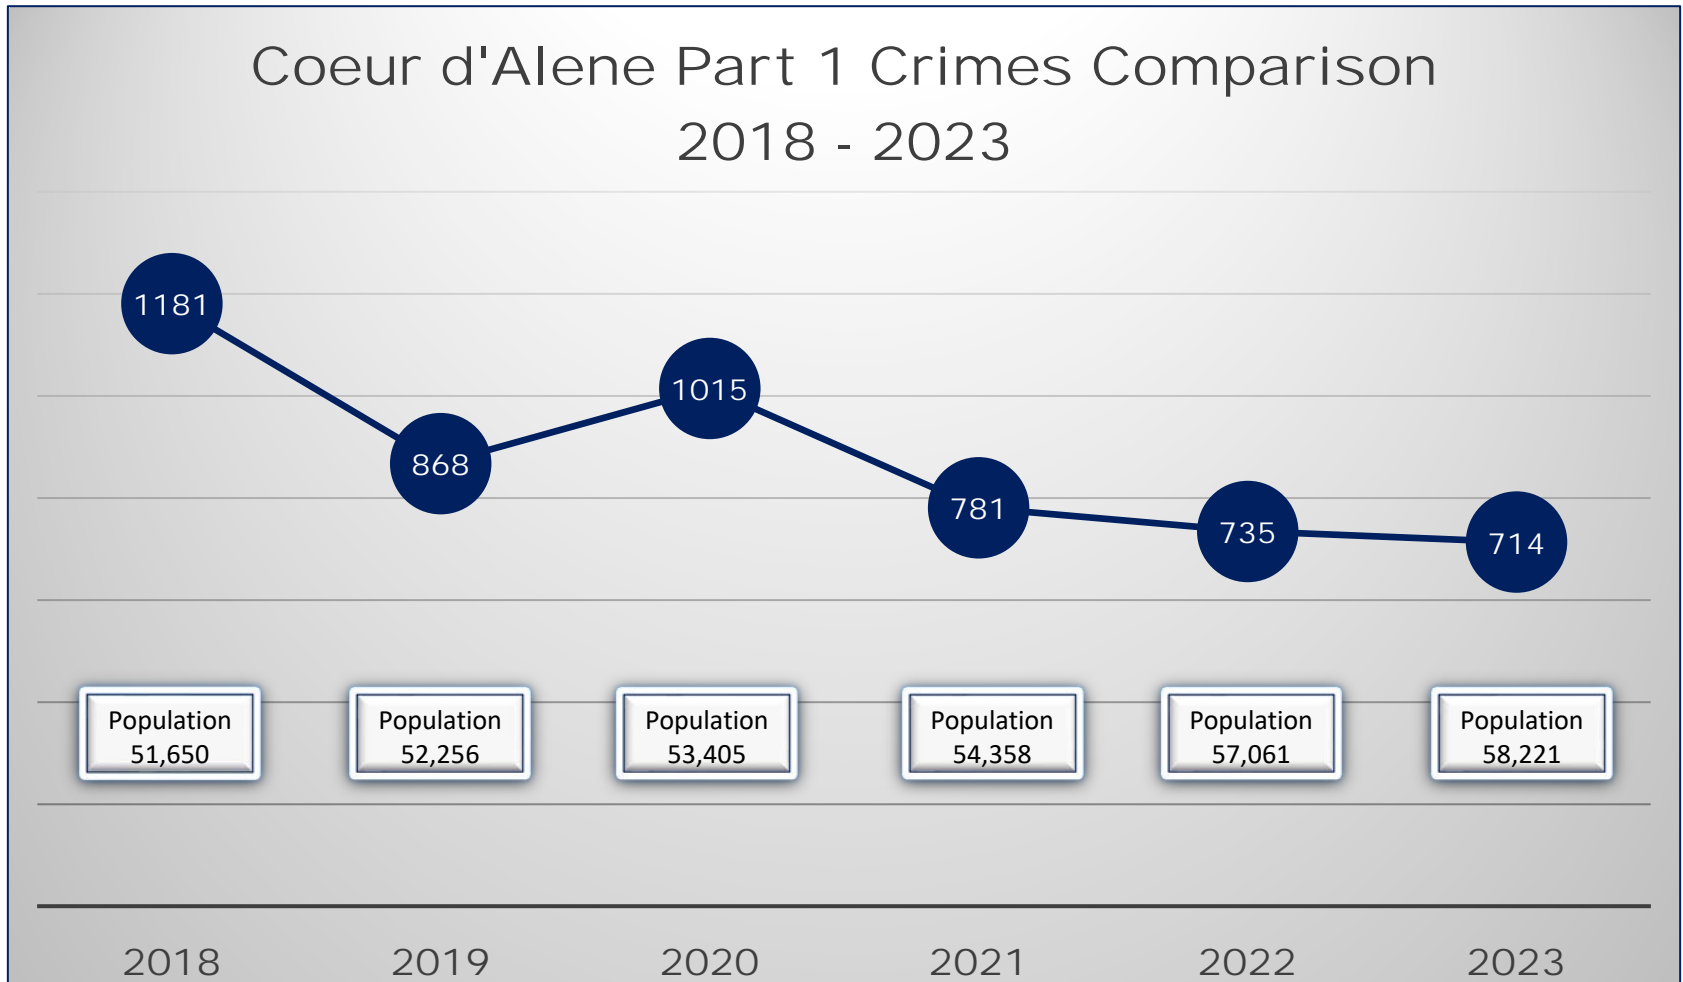

PART 1 & 2 CRIME

2022 – 2023 Comparison

Coeur d'Alene Police: Part 1 Crimes

OFFENSE	2022	2023	% Chg
Aggravated Assault	80	89	11%
Arson	10	9	-10%
Auto Burglary	115	111	-3%
Burglary - Non Resid	26	12	-54%
Burglary - Resid	42	40	-5%
Rape	46	33	-28%
Homicide	1	1	0%
Robbery - Commercial	2	1	-50%
Robbery - Person	11	10	-9%
Theft	364	377	4%
Vehicle Theft	38	31	-18%
Part 1 Crimes Total	735	714	-2.86%

These statistics are preliminary counts of the original police incident reports and may vary from the final UCR (Uniform Crime Reporting) statistics published by the FBI.

Part 1 Crimes YTD Comparison

2021 to 2023 Decrease 8.58%	2017 to 2023 Decrease 47.23%
2020 to 2023 Decrease 29.66%	2016 to 2023 Decrease 56.20%
2019 to 2023 Decrease 17.74%	2015 to 2023 Decrease 56.91%
2018 to 2023 Decrease 39.54%	2014 to 2023 Decrease 65.87%

Coeur d'Alene Police: Part 2 Crimes

OFFENSE	2022	2023	% Chg
Alcohol Offense	134	162	21%
Assault	484	470	-3%
Child Abuse	96	73	-24%
Communications Off.	15	8	-47%
Conspiracy	9	4	-56%
CPOR/NCOV Violations	96	133	39%
Custodial Interference	20	31	55%
Disturbing the Peace	108	98	-9%
Drugs	1097	1150	5%
DUI	429	323	-25%
Embezzlement	19	10	-47%
False Info to LE	34	31	-9%
Fraud/Forgery	120	144	20%
Harassment	66	71	8%
Intimidation	53	70	32%
Juvenile Problem	149	166	11%
Kidnapping	13	6	-54%
Mail Tampering	16	10	-38%
Neglect (Elderly)	2	2	0%
Obstructing	121	123	2%
Pornography	9	7	-22%
Recvr'd Stolen Property	30	26	-13%
Sex Offender Violation	16	11	-31%
Sex Offense	62	81	31%
Trespassing	50	77	54%
Vandalism	277	309	12%
Weapon Offense	55	35	-36%
Other	56	48	-14%
Part 2 Crimes Total	3636	3679	1.18%

According to the Idaho State Police Crime in Idaho publications dating back to 1995, Part 1 crimes reported in 2023 was a record low for the Coeur d'Alene Police Department