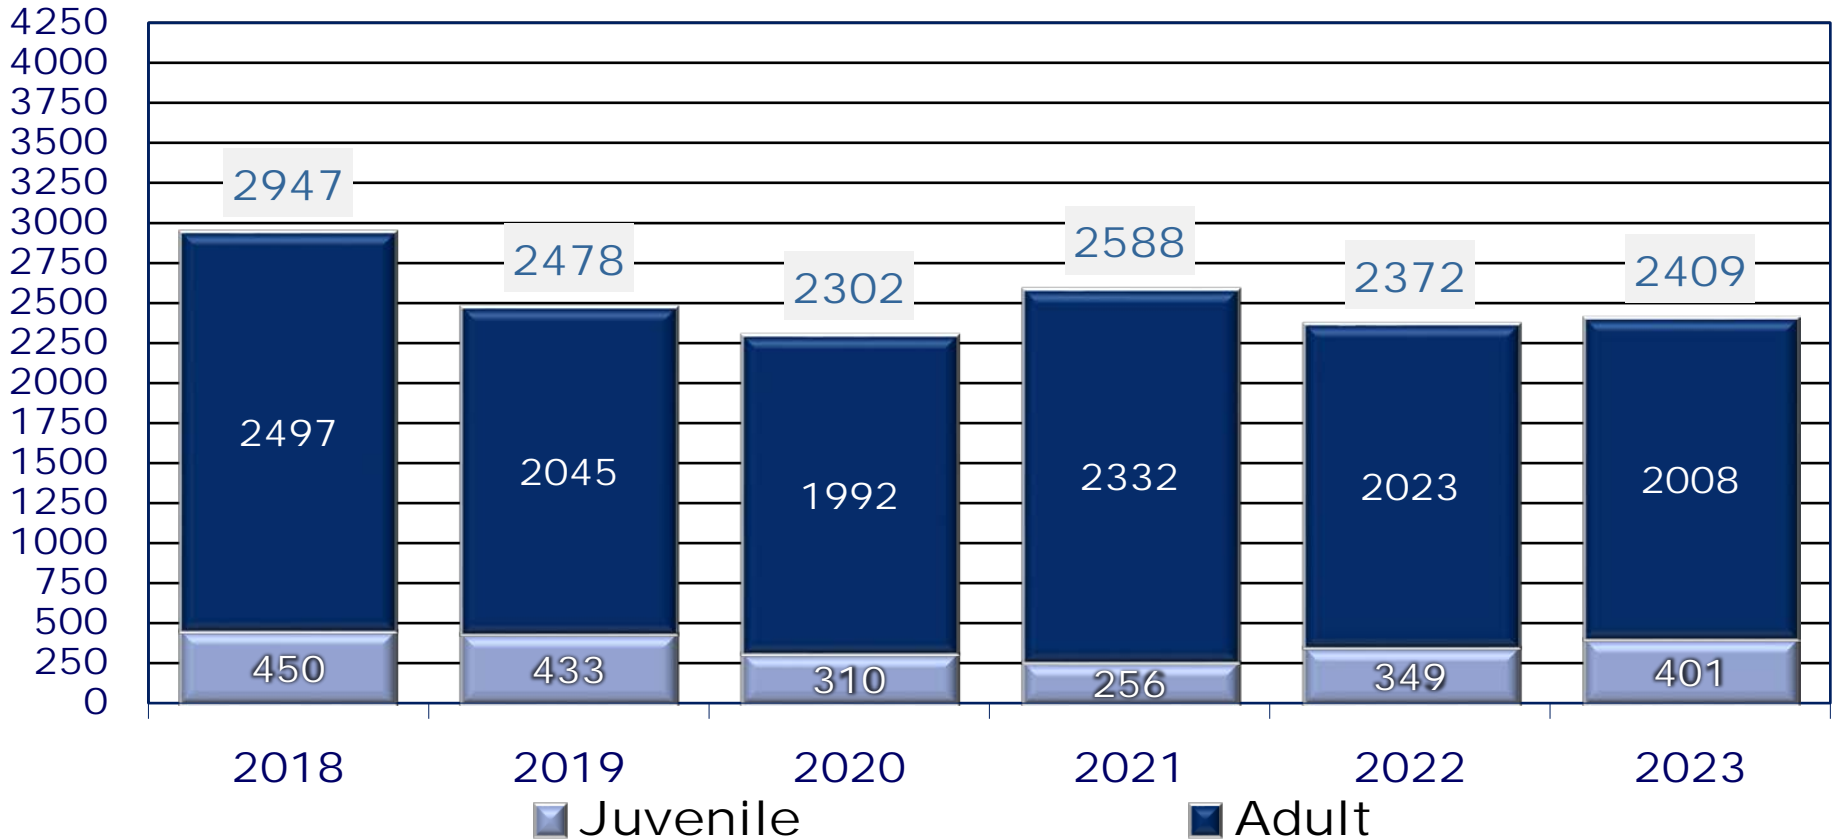

Person Crimes Comparison to Previous Years:

- 2022 to 2023 decrease of 4.29%
- 2021 to 2023 decrease of 4.29%
- 2020 to 2023 decrease of 21.64%
- 2019 to 2023 decrease of 5.63%
- 2018 to 2023 decrease of 28.34%

**Property Crimes include Burglary, Theft, Shoplifting, Arson and Vehicle Theft.
 Person Crimes include Homicide, Assault, Rape, and Robbery.**

Part 1 & 2 Crime Arrests by Year

The 2023 statistics are preliminary counts of the original police incident reports and may vary from the final NIBRS (National Incident Based Reporting System) statistics published by the Idaho State Police.

Arrests: Adult & Juveniles

Adult, Juvenile & Total Arrests

The 2023 statistics are preliminary counts of the original police incident reports and may vary from the final NIBRS (National Incident Based Reporting System) statistics published by the Idaho State Police.