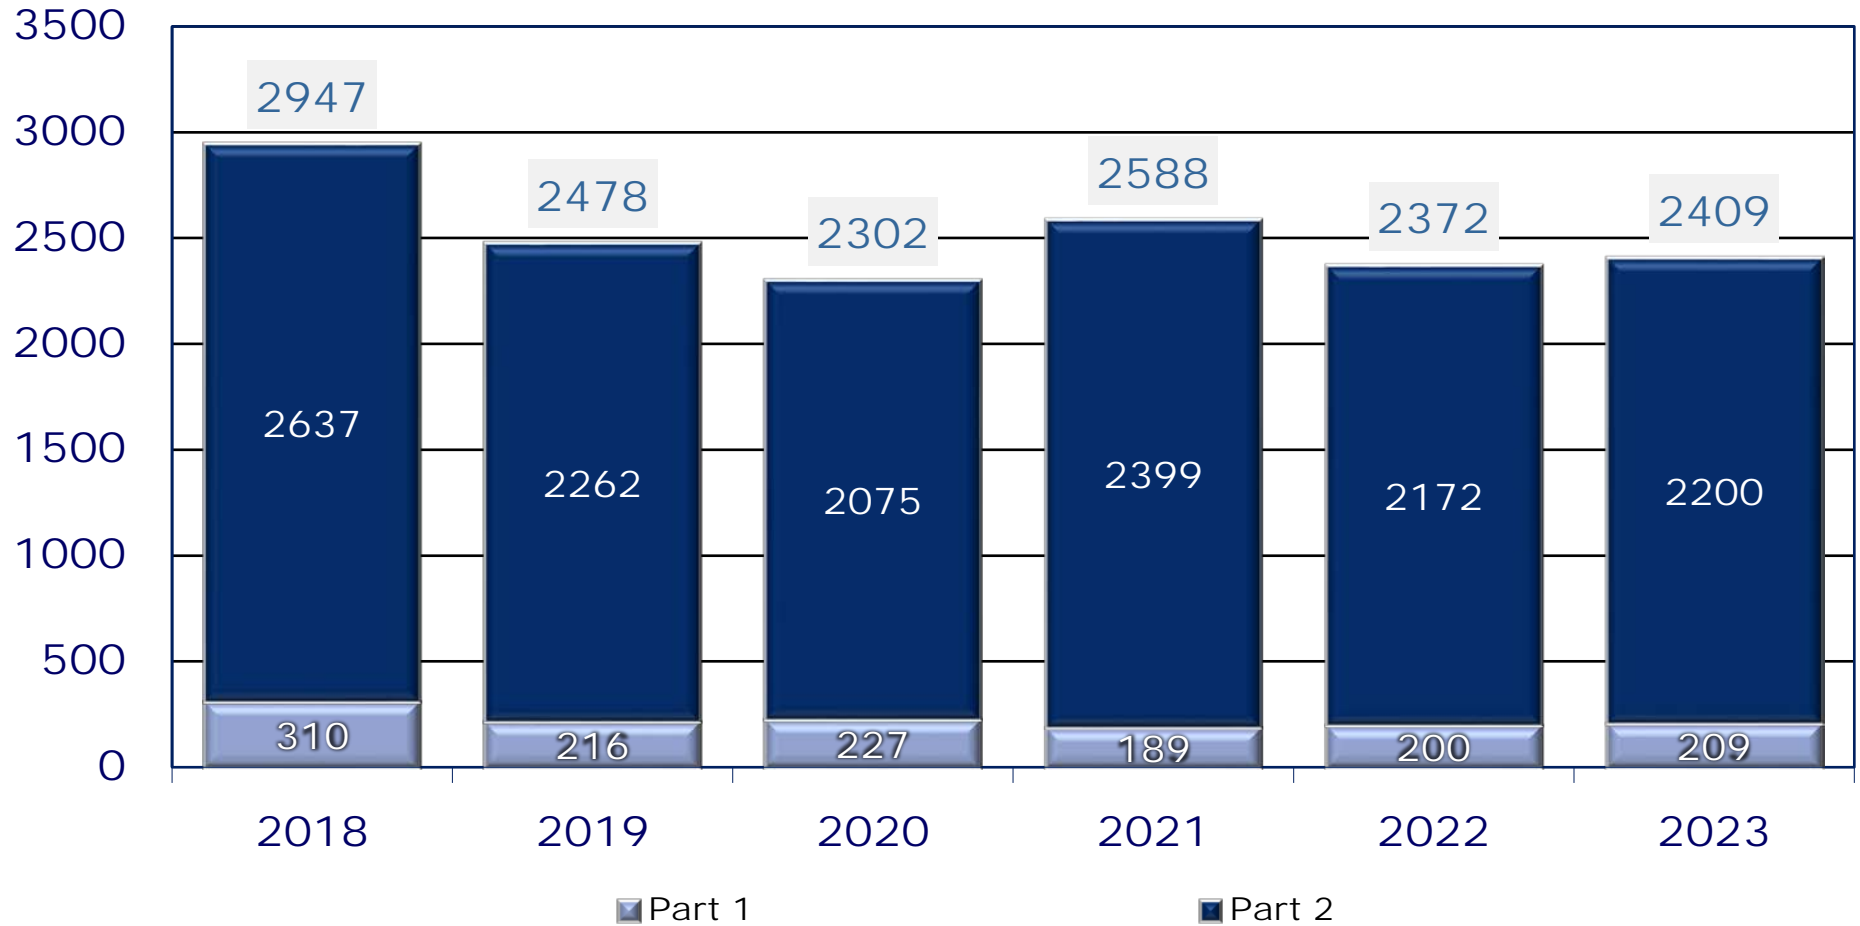

The 2023 statistics are preliminary counts of the original police incident reports and may vary from the final NIBRS (National Incident Based Reporting System) statistics published by the Idaho State Police.