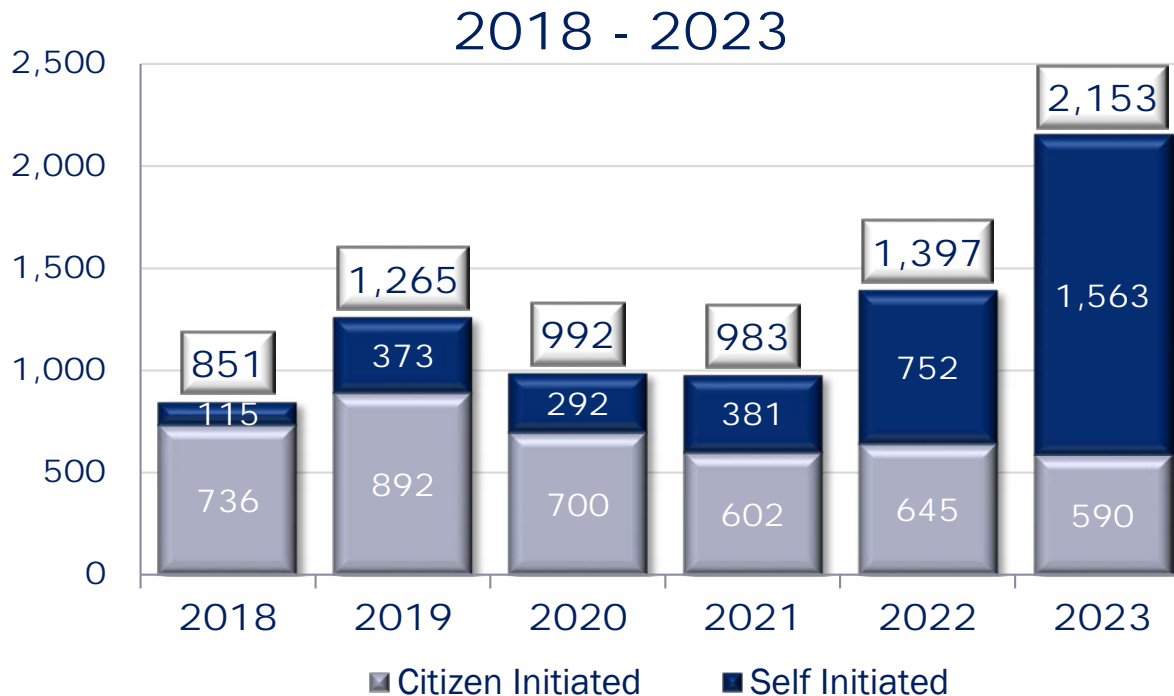

CODE ENFORCEMENT

Community Preservation and Enhancement.

The City of Coeur d'Alene is committed to working with the residents in a joint effort to preserve and improve our neighborhoods, open spaces and business corridors. By doing so, we not only improve the quality of life for our families and visitors, we also protect the appearance and safety of our community.