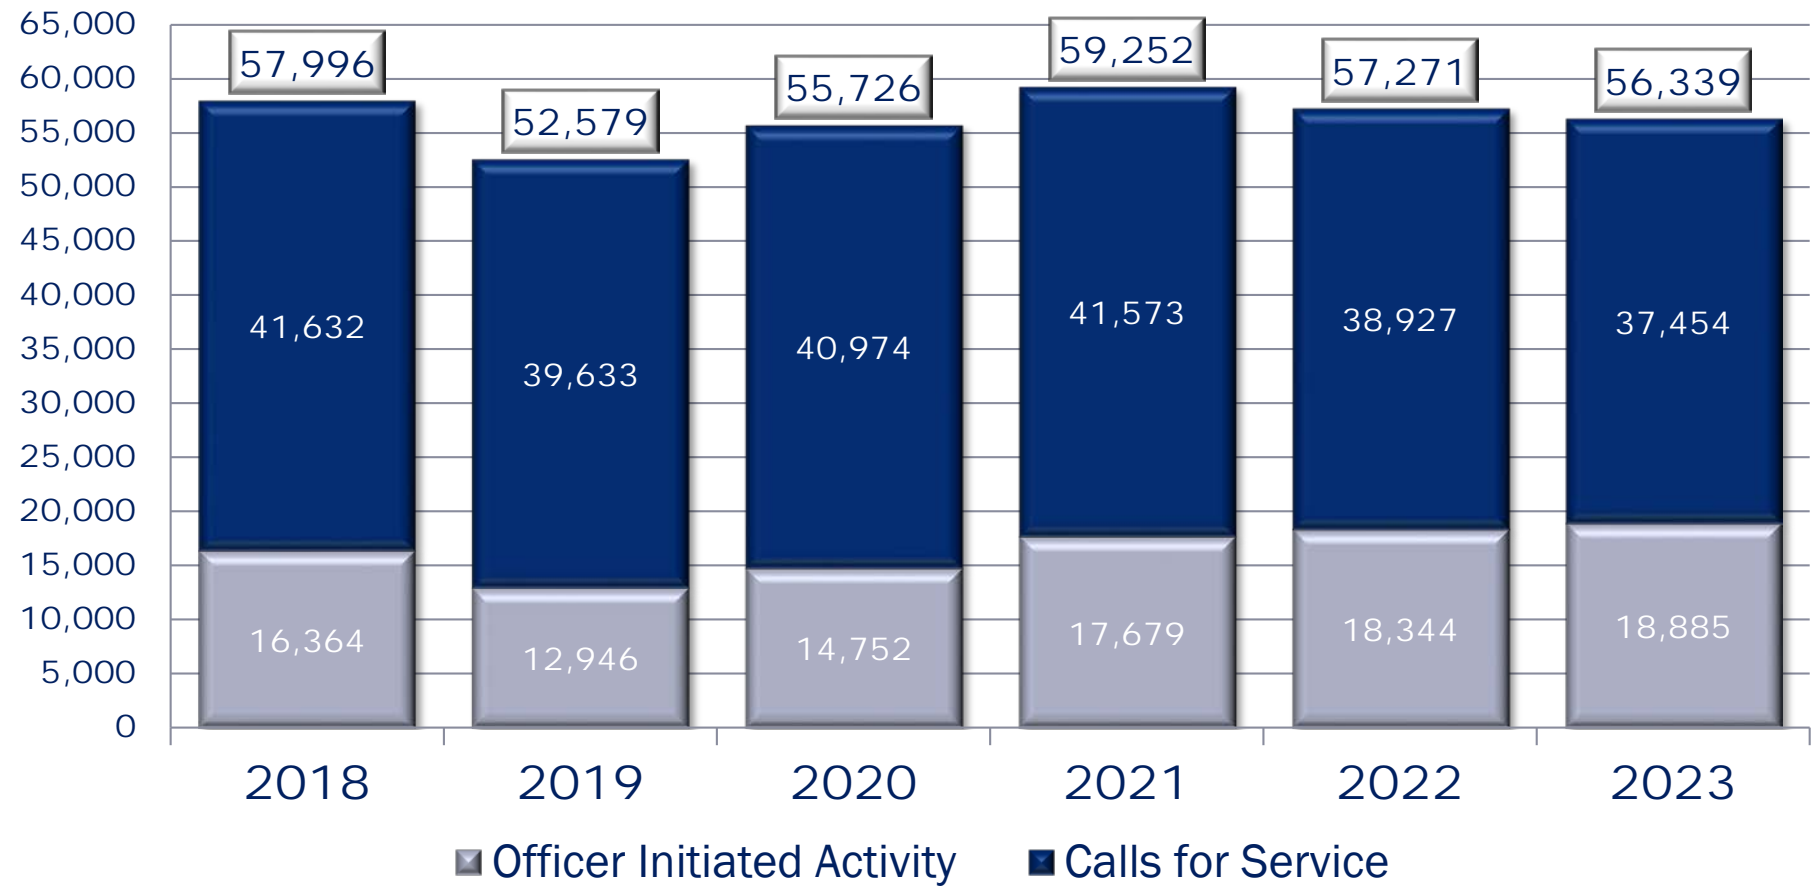

Arrests: Adult & Juveniles

Adult, Juvenile & Total Arrests

The 2023 statistics are preliminary counts of the original police incident reports and may vary from the final NIBRS (National Incident Based Reporting System) statistics published by the Idaho State Police.

CALLS FOR SERVICE TRENDS

Calls for Service: 2018 - 2023

Officer Initiated Activity includes contact between the public and law enforcement that is not a direct response to a call for service. Examples: traffic stop, business check and pedestrian/bike checks. Directed patrol efforts were added in February of 2021.