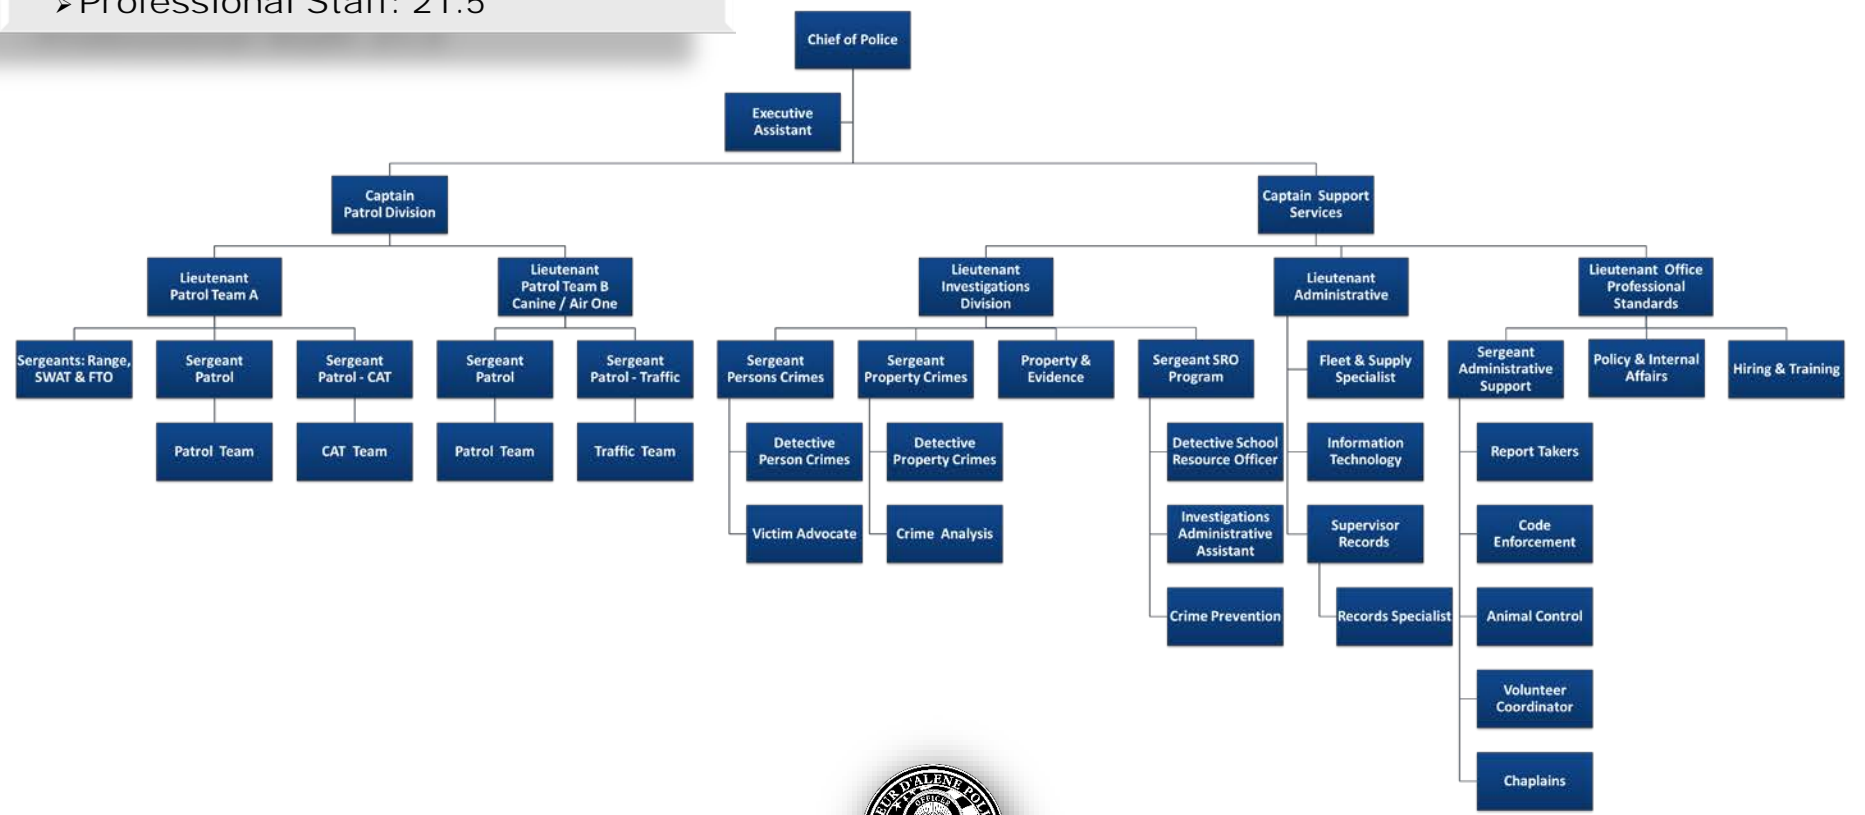

- Administration: 3 **(Sworn)**
- Patrol: 68 **(Sworn)**
- Investigation: 25 **(Sworn)**
- Professional Staff: 21.5

Police Total Employees: 121.5

- Sworn Officers: 96
- Civilian Staff: 25.5 **(includes part-time)**

Accidents

Accidents by Year & Season

Repeat Accident Locations

Top 10 Accident Locations

Location	Count
W. Seltice Way & W. Ironwood Dr.	16
N. Government Way & W. Appleway Ave.	15
N. Government Way & E. Kathleen Ave.	15
N. Hwy 95 & W. Neider Ave.	14
N. Hwy 95 & W. Appleway Ave.	12
N. Ramsey Rd. & W. Hanley Ave.	12
N. Ramsey Rd. & W. Appleway Ave.	12
N. Government Way & E. Neider Ave.	10
N. Hwy 95 & I-90 overpass	10
N. Hwy 95 & W. Dalton Ave.	10