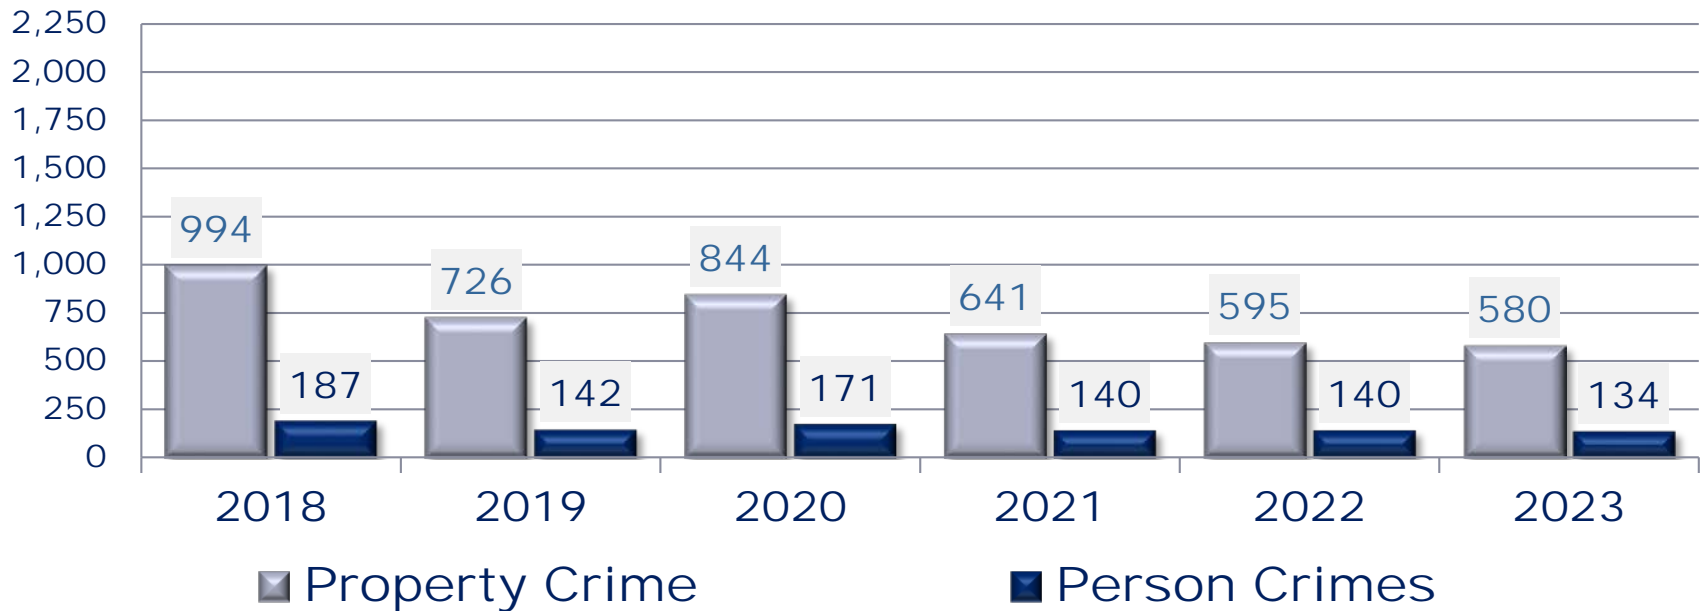

CRIME TREND WITH POPULATION

According to the Idaho State Police Crime in Idaho publications dating back to 1995, Part 1 crimes reported in 2023 was a record low for the Coeur d'Alene Police Department

PART 1 CRIME by Crime Group

Property & Person Crimes: 2018 - 2023

Property Crimes Comparison to Previous Years:

- 2022 to 2023 decrease of 2.52%
- 2021 to 2023 decrease of 9.52%
- 2020 to 2023 decrease of 31.28%
- 2019 to 2023 decrease of 20.11%
- 2018 to 2023 decrease of 41.65%

Person Crimes Comparison to Previous Years:

- 2022 to 2023 decrease of 4.29%
- 2021 to 2023 decrease of 4.29%
- 2020 to 2023 decrease of 21.64%
- 2019 to 2023 decrease of 5.63%
- 2018 to 2023 decrease of 28.34%