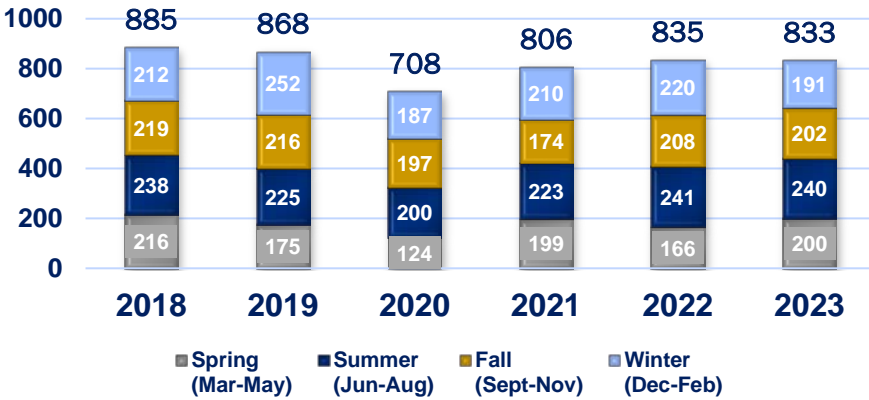

Top 10 Accident Locations

Accidents

Accidents by Year & Season