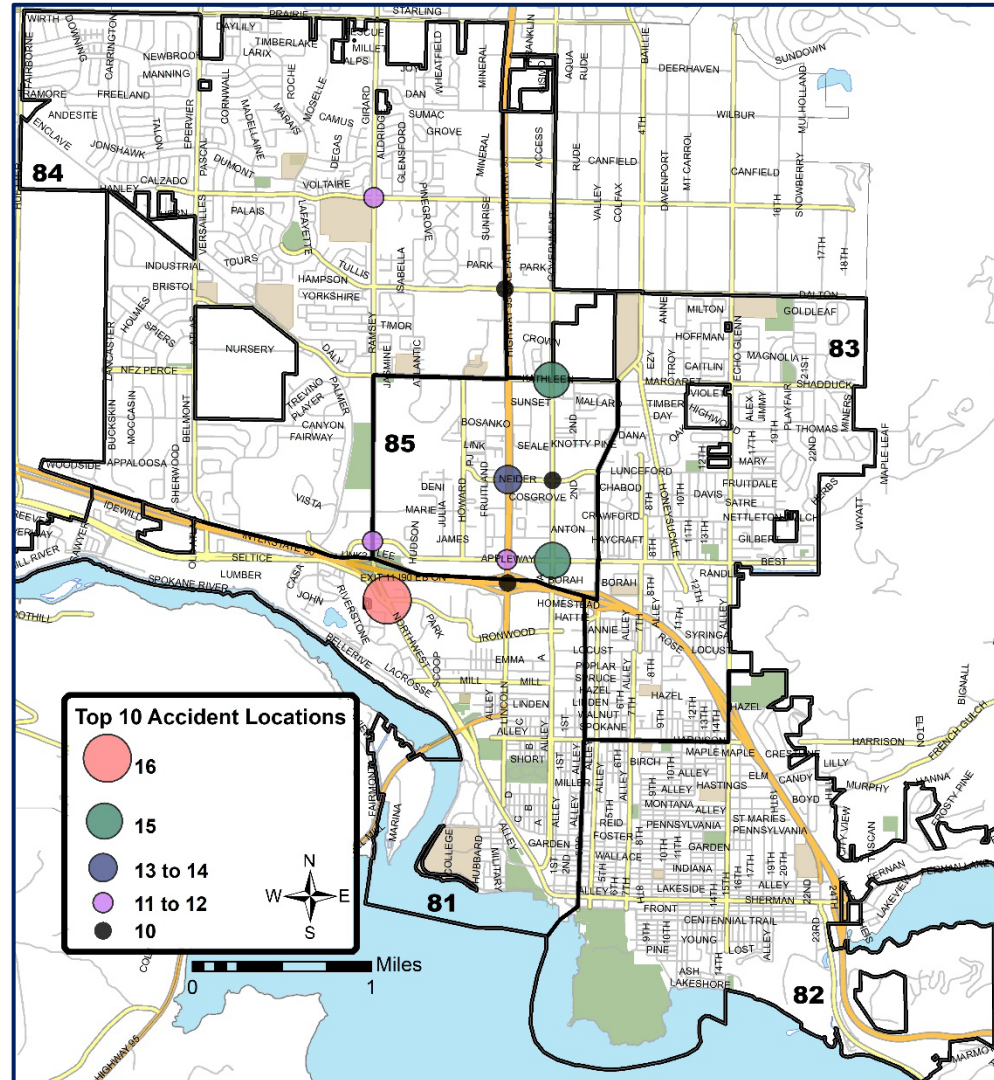

Accidents

Accidents by Year & Season

Repeat Accident Locations

Top 10 Accident Locations

Location	Count
W. Seltice Way & W. Ironwood Dr.	16
N. Government Way & W. Appleway Ave.	15
N. Government Way & E. Kathleen Ave.	15
N. Hwy 95 & W. Neider Ave.	14
N. Hwy 95 & W. Appleway Ave.	12
N. Ramsey Rd. & W. Hanley Ave.	12
N. Ramsey Rd. & W. Appleway Ave.	12
N. Government Way & E. Neider Ave.	10
N. Hwy 95 & I-90 overpass	10
N. Hwy 95 & W. Dalton Ave.	10