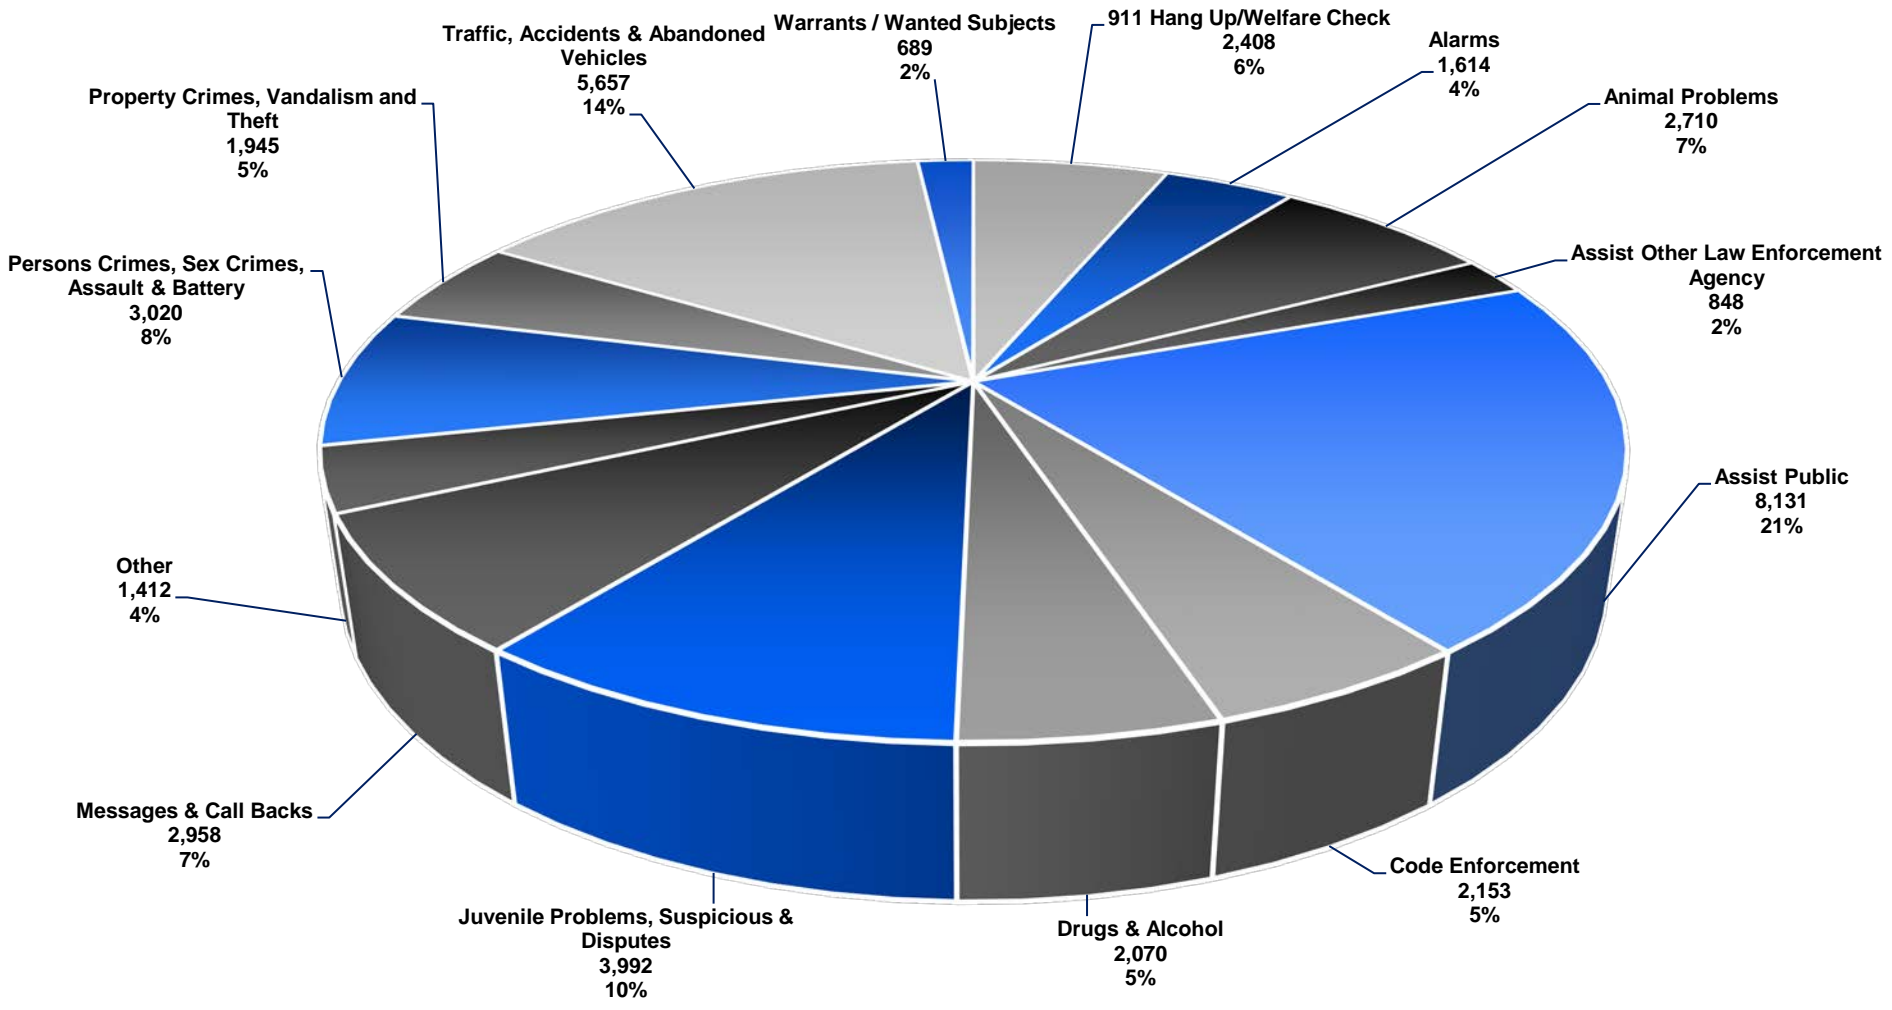

Calls for Service

2023 by Type