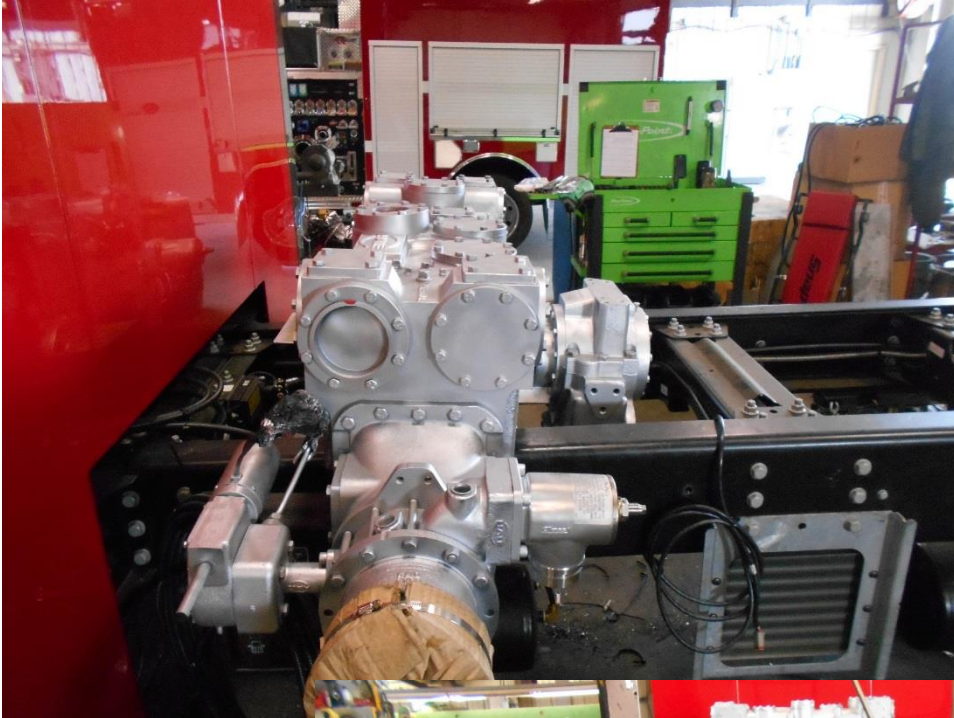

Pump Installation 7-6-2016