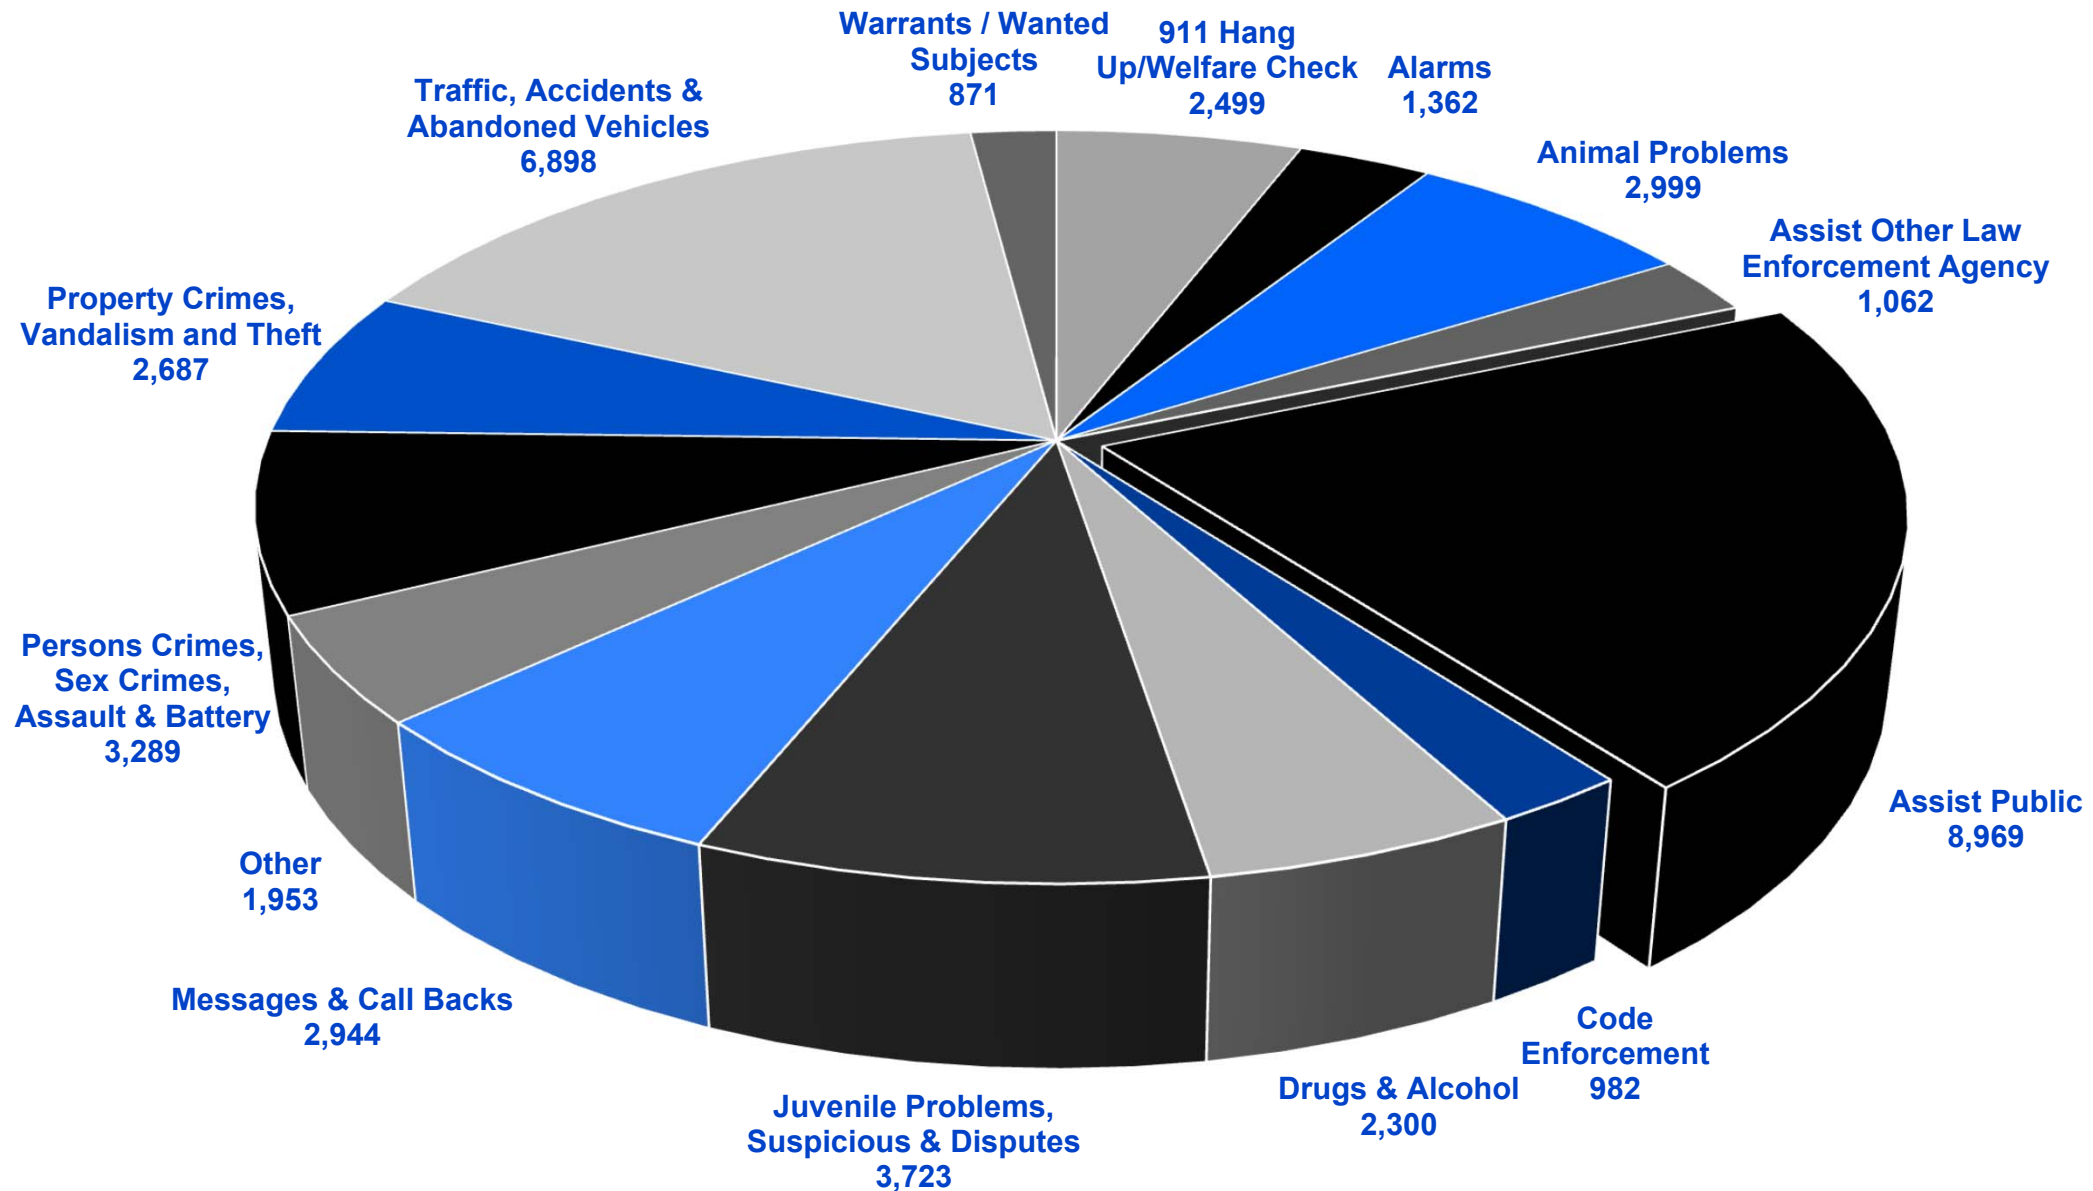

We recognize that the partnership with our community is the cornerstone of an effective police department, so in 2021 we built upon our already strong community relationships through our civilian use of force review board, and our participation in Halloween activities on Sherman and in several neighborhoods. We also worked closely with bar owners and the downtown businesses to curb some of the problems experienced in that part of town.

Police Total Employees: 117.5

- Sworn Officers: 96
- Civilian Staff: 21.5 (**includes part-time**)

CALLS FOR SERVICE TRENDS

Calls for Service: 2012 - 2021

Increase of .58% since 2012
Decrease of 2.77% since 2020

CALLS FOR SERVICE

2021 by Type

PART 1 & 2 CRIME

2020 - 2021 Comparison

Coeur d'Alene Police: Part 1 Crimes

OFFENSE	2020	2021	% Chg
Aggravated Assault	103	88	-15%
Arson	5	4	-20%
Auto Burglary	276	120	-57%
Burglary - Non Resid	28	14	-50%
Burglary - Resid	56	62	11%
Rape	53	33	-38%
Homicide	1	1	0%
Robbery - Commercial	3	1	-67%
Robbery - Person	4	10	150%
Theft	426	387	-9%
Vehicle Theft	42	48	14%
Part 1 Crimes Total	997	768	-22.97%