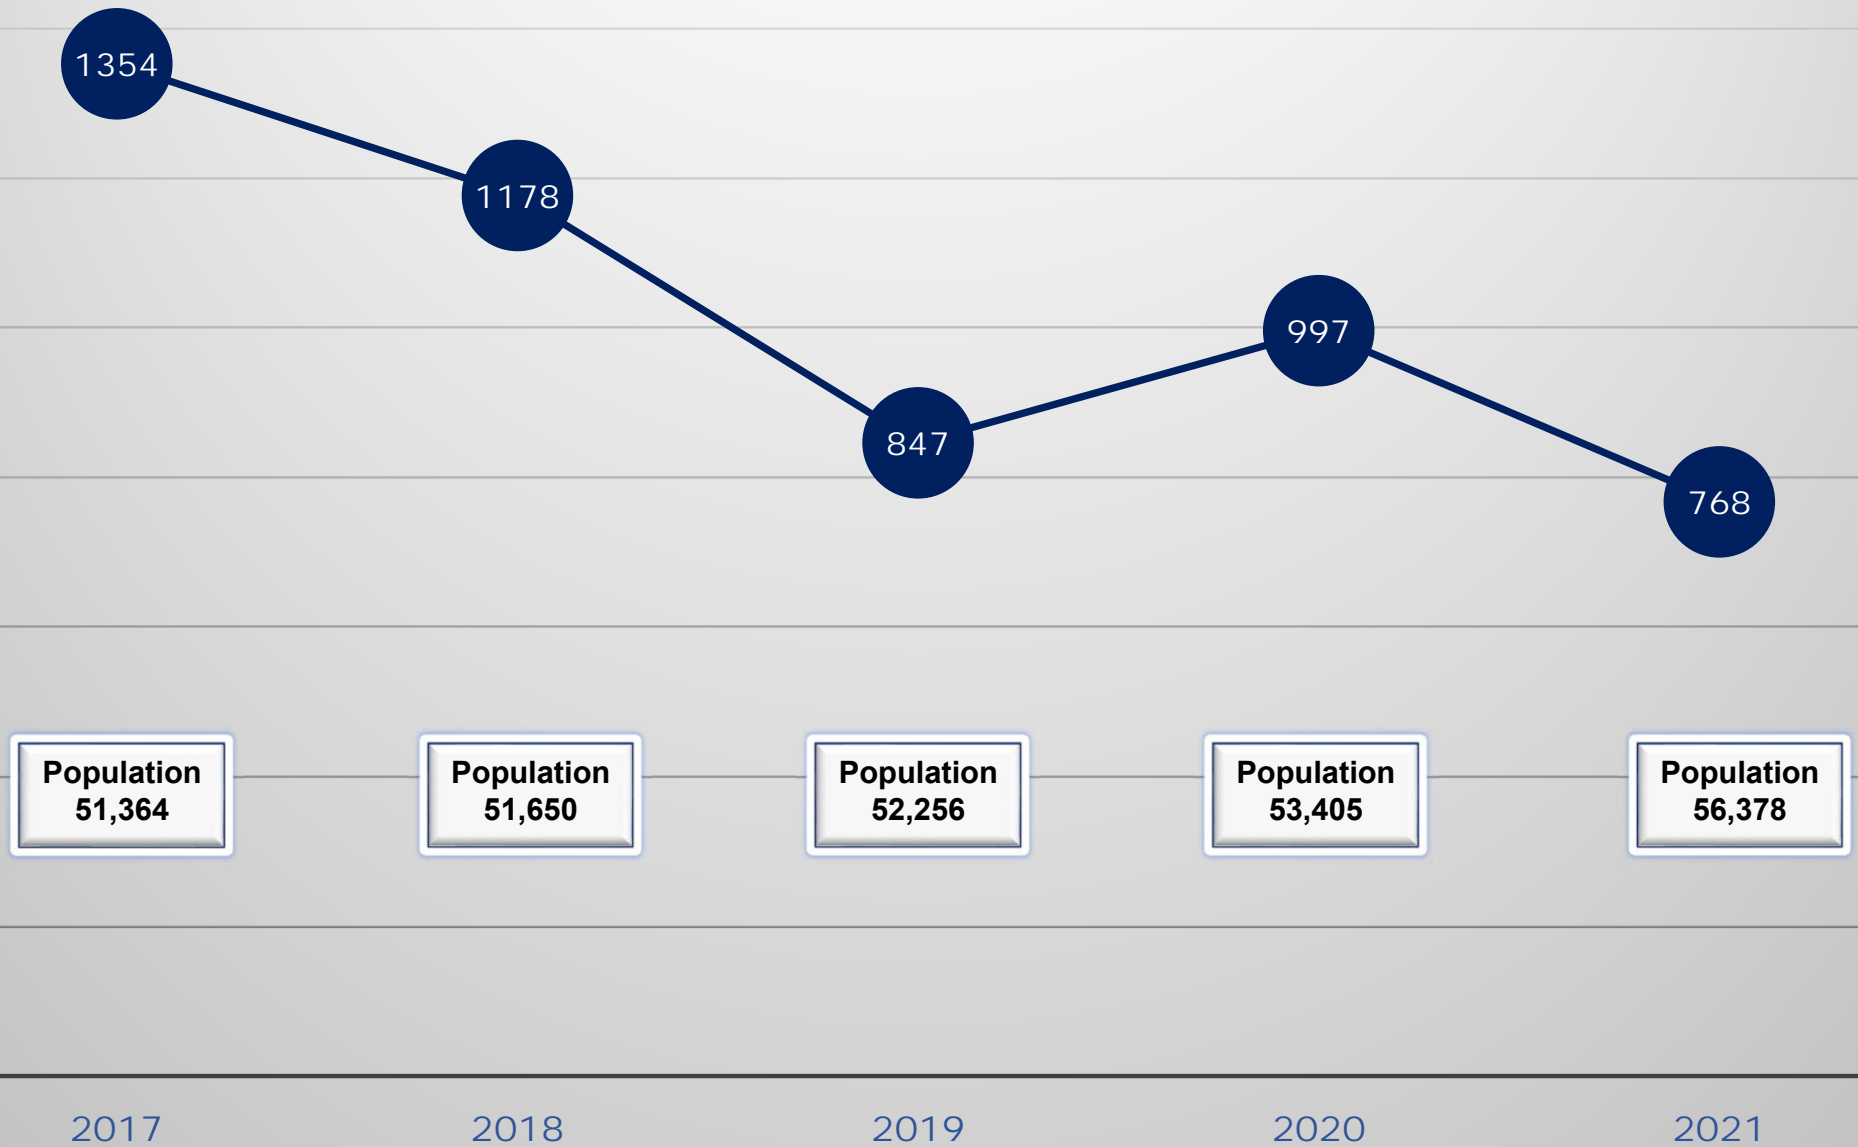

PART 1 & 2 CRIME

2020 - 2021 Comparison

Coeur d'Alene Police: Part 1 Crimes

OFFENSE	2020	2021	% Chg
Aggravated Assault	103	88	-15%
Arson	5	4	-20%
Auto Burglary	276	120	-57%
Burglary - Non Resid	28	14	-50%
Burglary - Resid	56	62	11%
Rape	53	33	-38%
Homicide	1	1	0%
Robbery - Commercial	3	1	-67%
Robbery - Person	4	10	150%
Theft	426	387	-9%
Vehicle Theft	42	48	14%
Part 1 Crimes Total	997	768	-22.97%

These statistics are preliminary counts of the original police incident reports and may vary from the final UCR (Uniform Crime Reporting) statistics published by the FBI.

Part 1 Crimes Comparison to Previous Years:

- 2019 to 2021 decrease of 11.32%
- 2018 to 2021 decrease of 34.69%
- 2017 to 2021 decrease of 43.28%
- 2016 to 2021 decrease of 52.85%
- 2015 to 2021 decrease of 53.62%

Coeur d'Alene Police: Part 2 Crimes

OFFENSE	2020	2021	% Chg
Alcohol Offense	120	194	62%
Assault	431	417	-3%
Child Abuse	145	136	-6%
Communications Off.	7	9	29%
Conspiracy	17	4	-76%
CPOR/NCOV Violations	98	125	28%
Custodial Interference	25	33	32%
Disturbing the Peace	37	95	157%
Drugs	956	1058	11%
DUI	442	560	27%
Embezzlement	17	10	-41%
False Info to LE	42	49	17%
Fraud/Forgery	126	127	1%
Harassment	53	34	-36%
Intimidation	71	73	3%
Juvenile Problem	118	104	-12%
Kidnapping	13	7	-46%
Mail Tampering	11	20	82%
Neglect (Elderly)	10	6	-40%
Obstructing	116	138	19%
Pornography	15	12	-20%
Recvr'd Stolen Property	20	24	20%
Sex Offender Violation	7	19	171%
Sex Offense	44	78	77%
Trespassing	90	84	-7%
Vandalism	269	287	7%
Weapon Offense	39	46	18%
Other	66	63	-5%
Part 2 Crimes Total	3405	3812	11.95%

Coeur d'Alene Part 1 Crimes Comparison 2017 - 2021