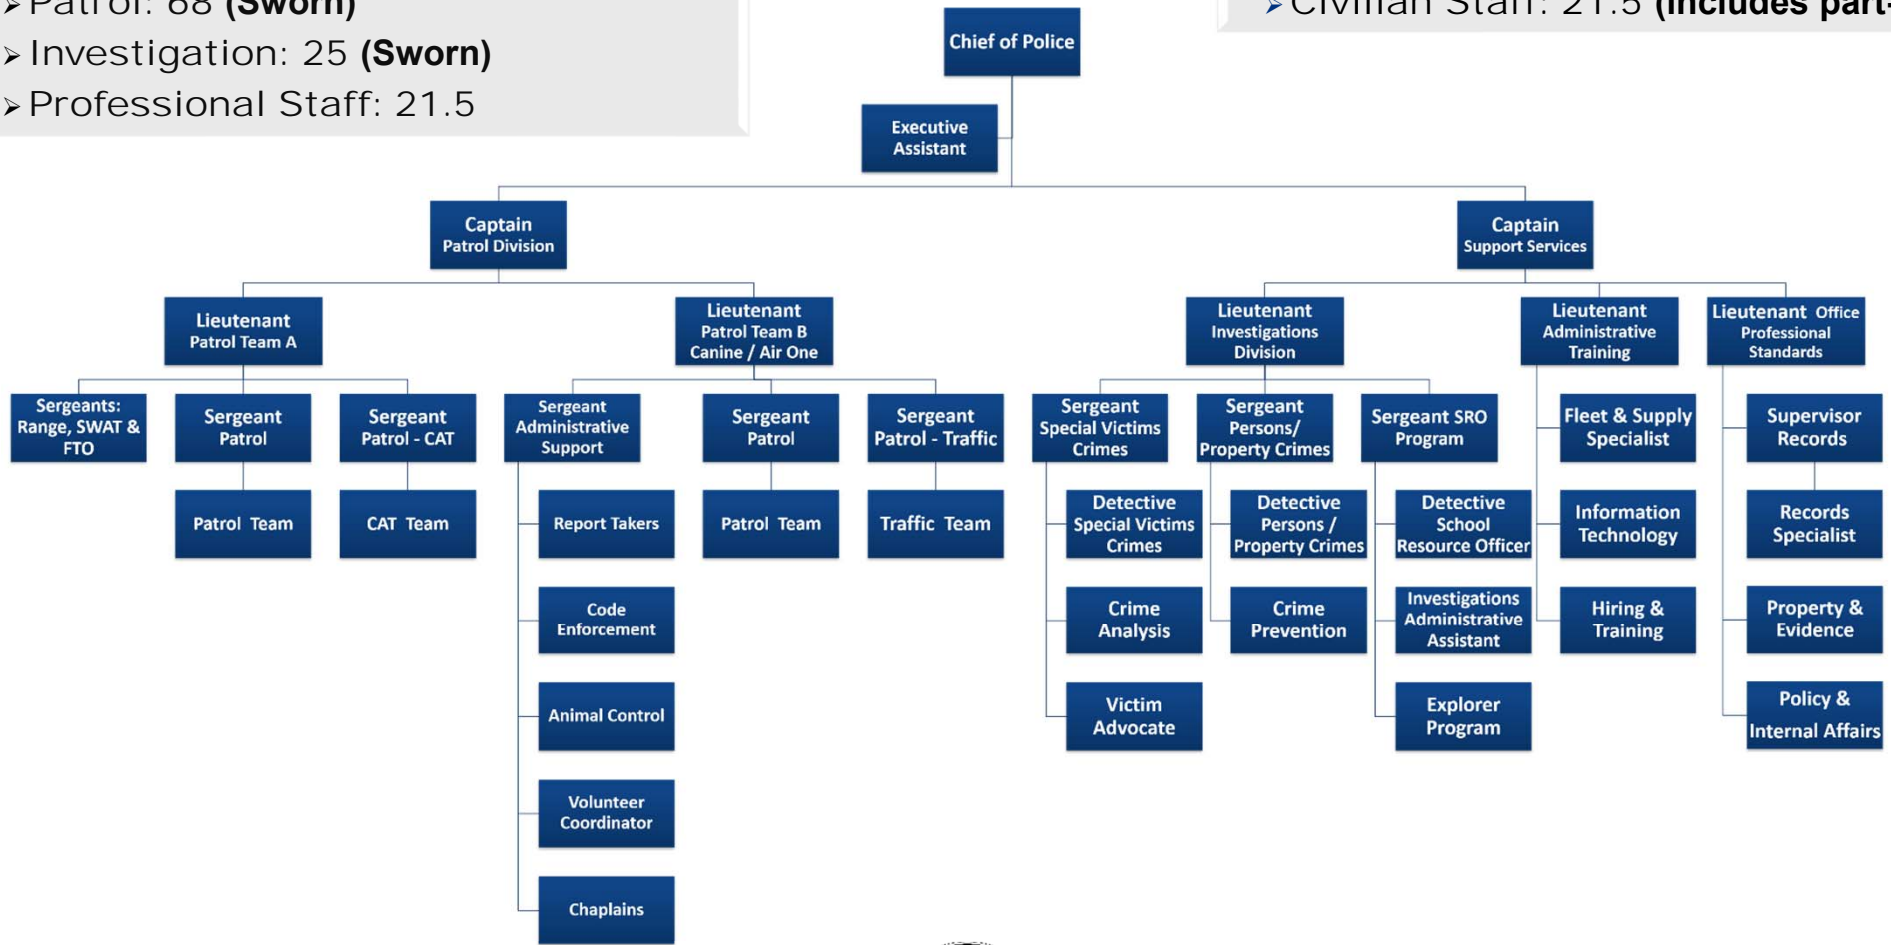

Coeur d'Alene PD: Personnel

Employees Per Department:

- Administration: 3 (**Sworn**)
- Patrol: 68 (**Sworn**)
- Investigation: 25 (**Sworn**)
- Professional Staff: 21.5

Police Total Employees: 117.5

- Sworn Officers: 96
- Civilian Staff: 21.5 (**includes part-time**)