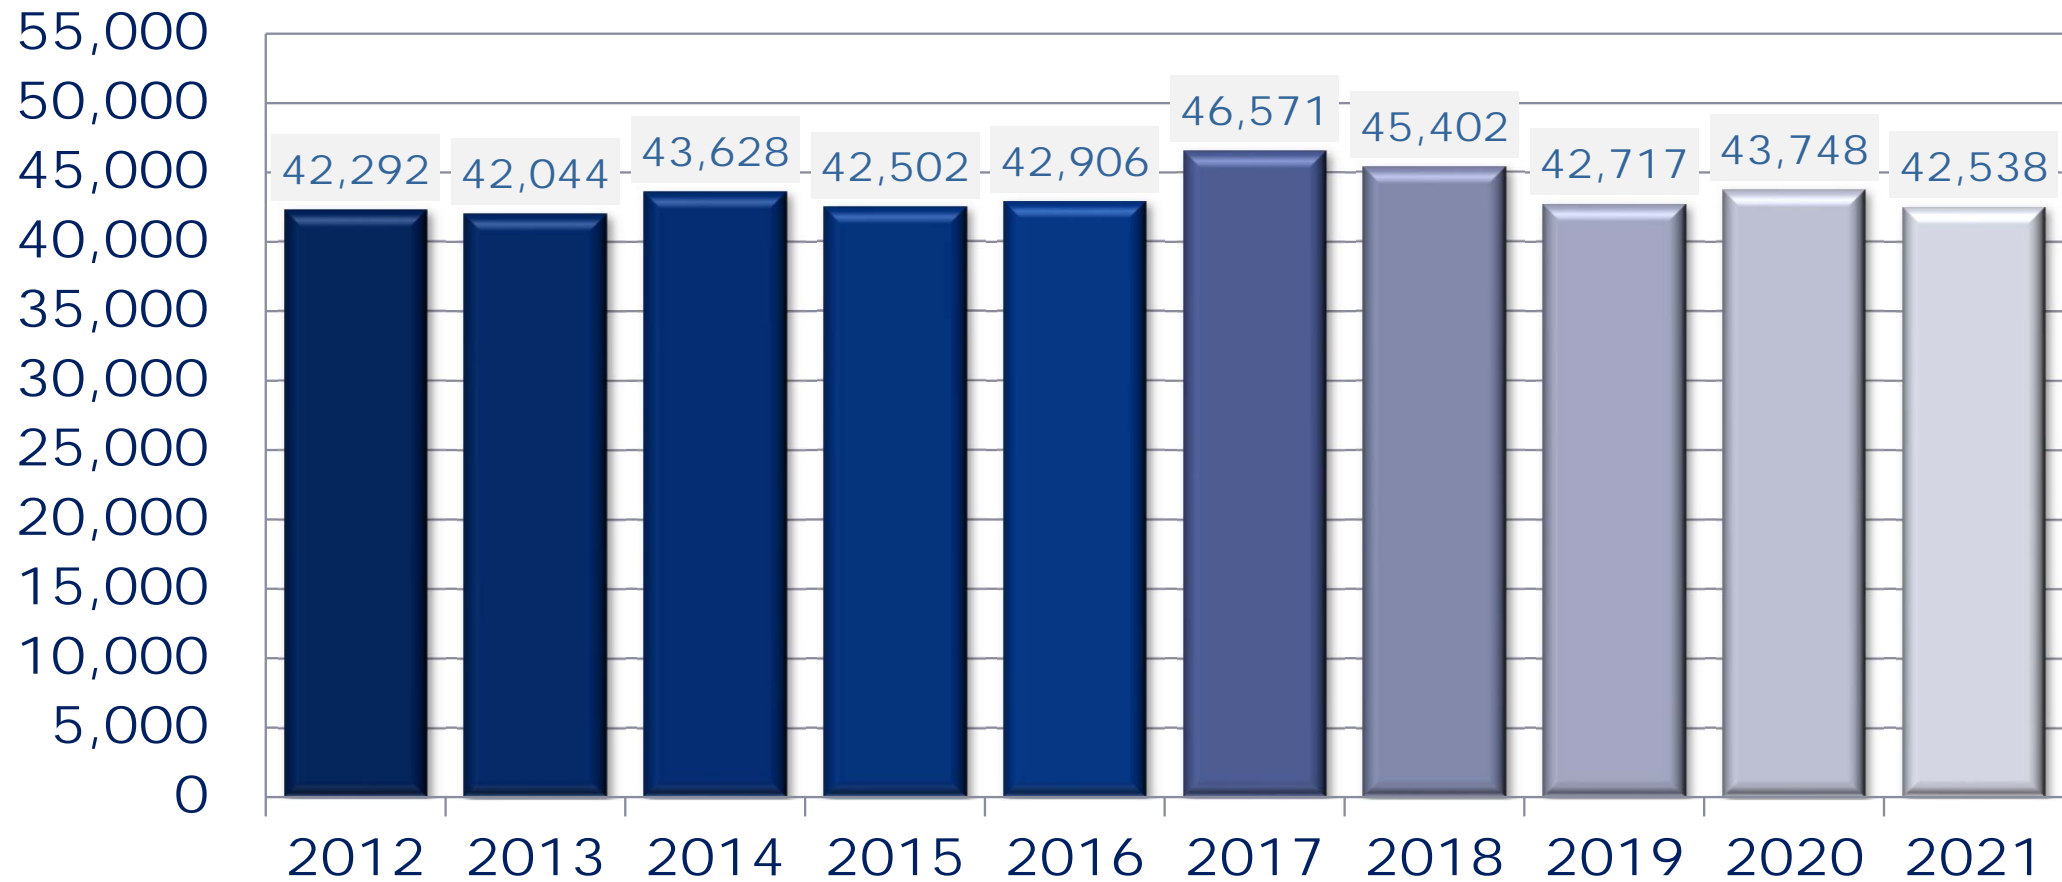

Police Total Employees: 117.5

- Sworn Officers: 96
- Civilian Staff: 21.5 (**includes part-time**)

CALLS FOR SERVICE TRENDS

Calls for Service: 2012 - 2021

Increase of .58% since 2012
Decrease of 2.77% since 2020