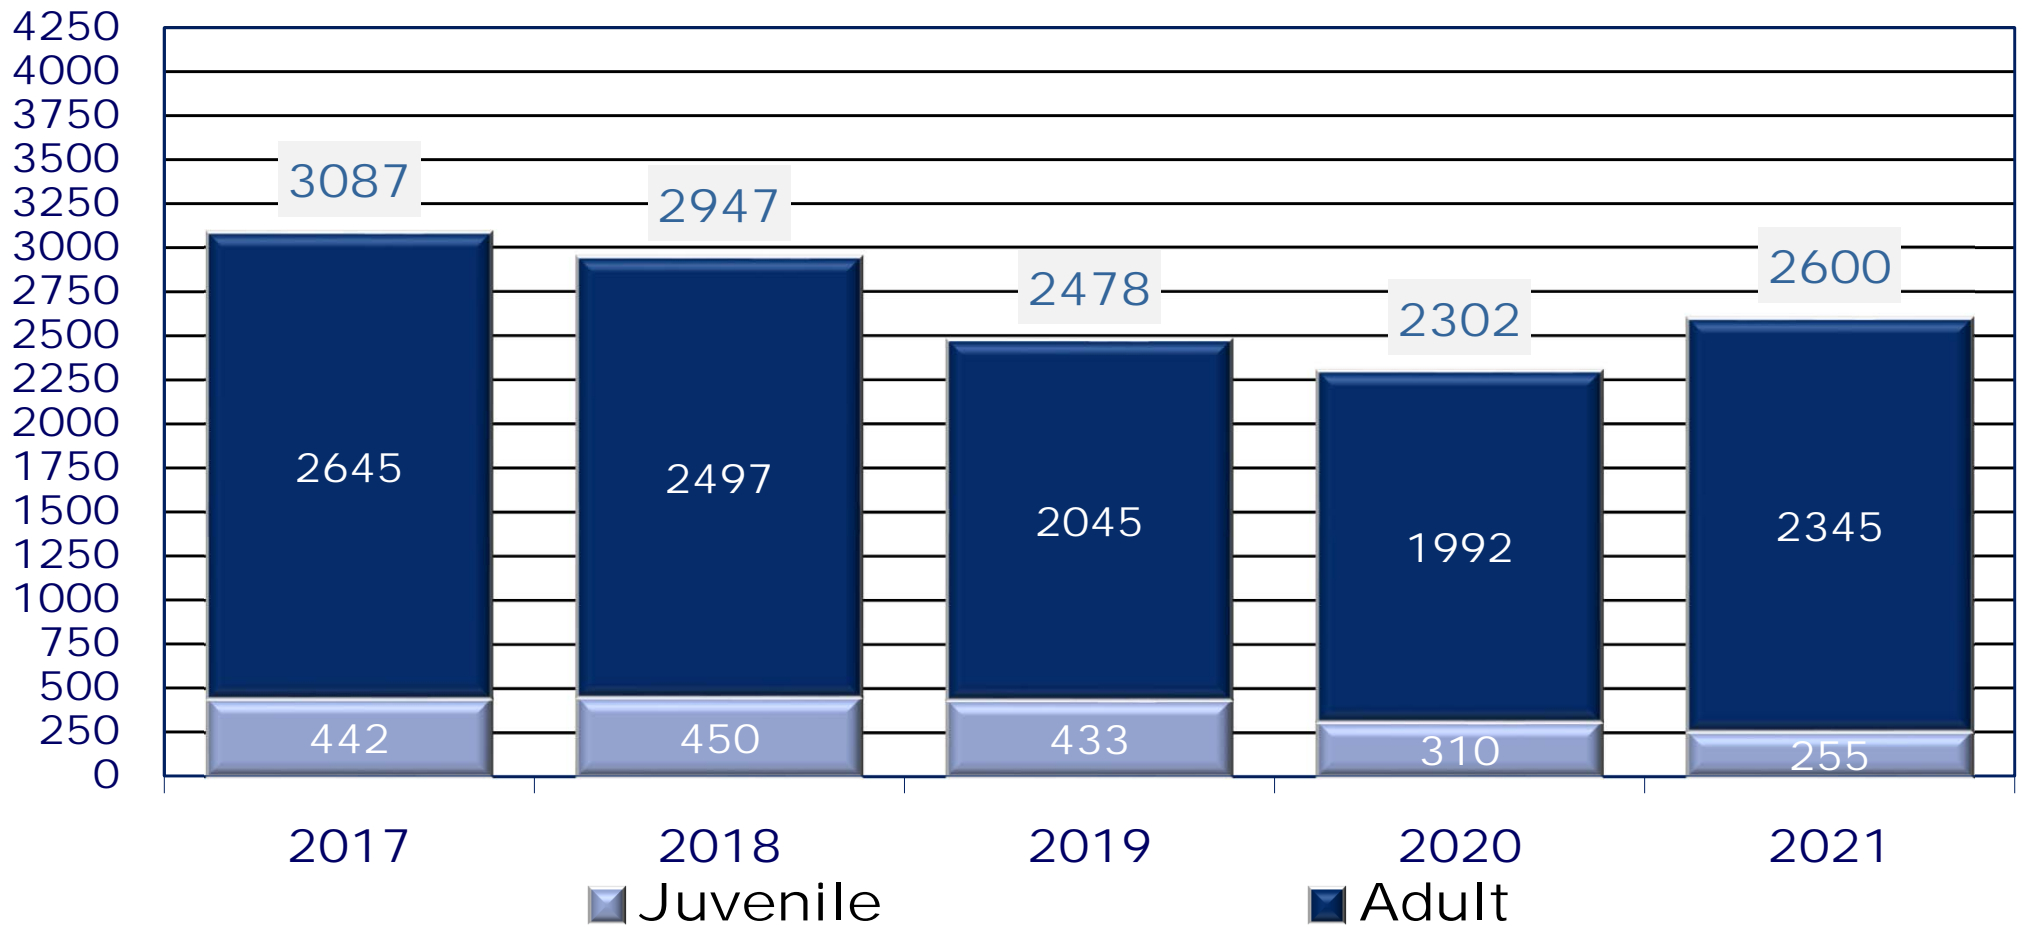

Person Crimes Comparison to Previous Years:

2020 to 2021 decrease of 18.90%
2019 to 2021 increase of 7.26%
2018 to 2021 decrease of 26.92%
2017 to 2021 decrease of 30.37%

**Property Crimes include Burglary, Theft, Shoplifting, Arson and Vehicle Theft.
Person Crimes include Homicide, Assault, Rape, and Robbery.**

Part 1 & 2 Crime Arrests by Year

The 2021 statistics are preliminary counts of the original police incident reports and may vary from the final UCR (Uniform Crime Reporting) statistics published by the FBI.

Arrests: Adult & Juveniles

Adult, Juvenile & Total Arrests

The 2021 statistics are preliminary counts of the original police incident reports and may vary from the final UCR (Uniform Crime Reporting) statistics published by the FBI.