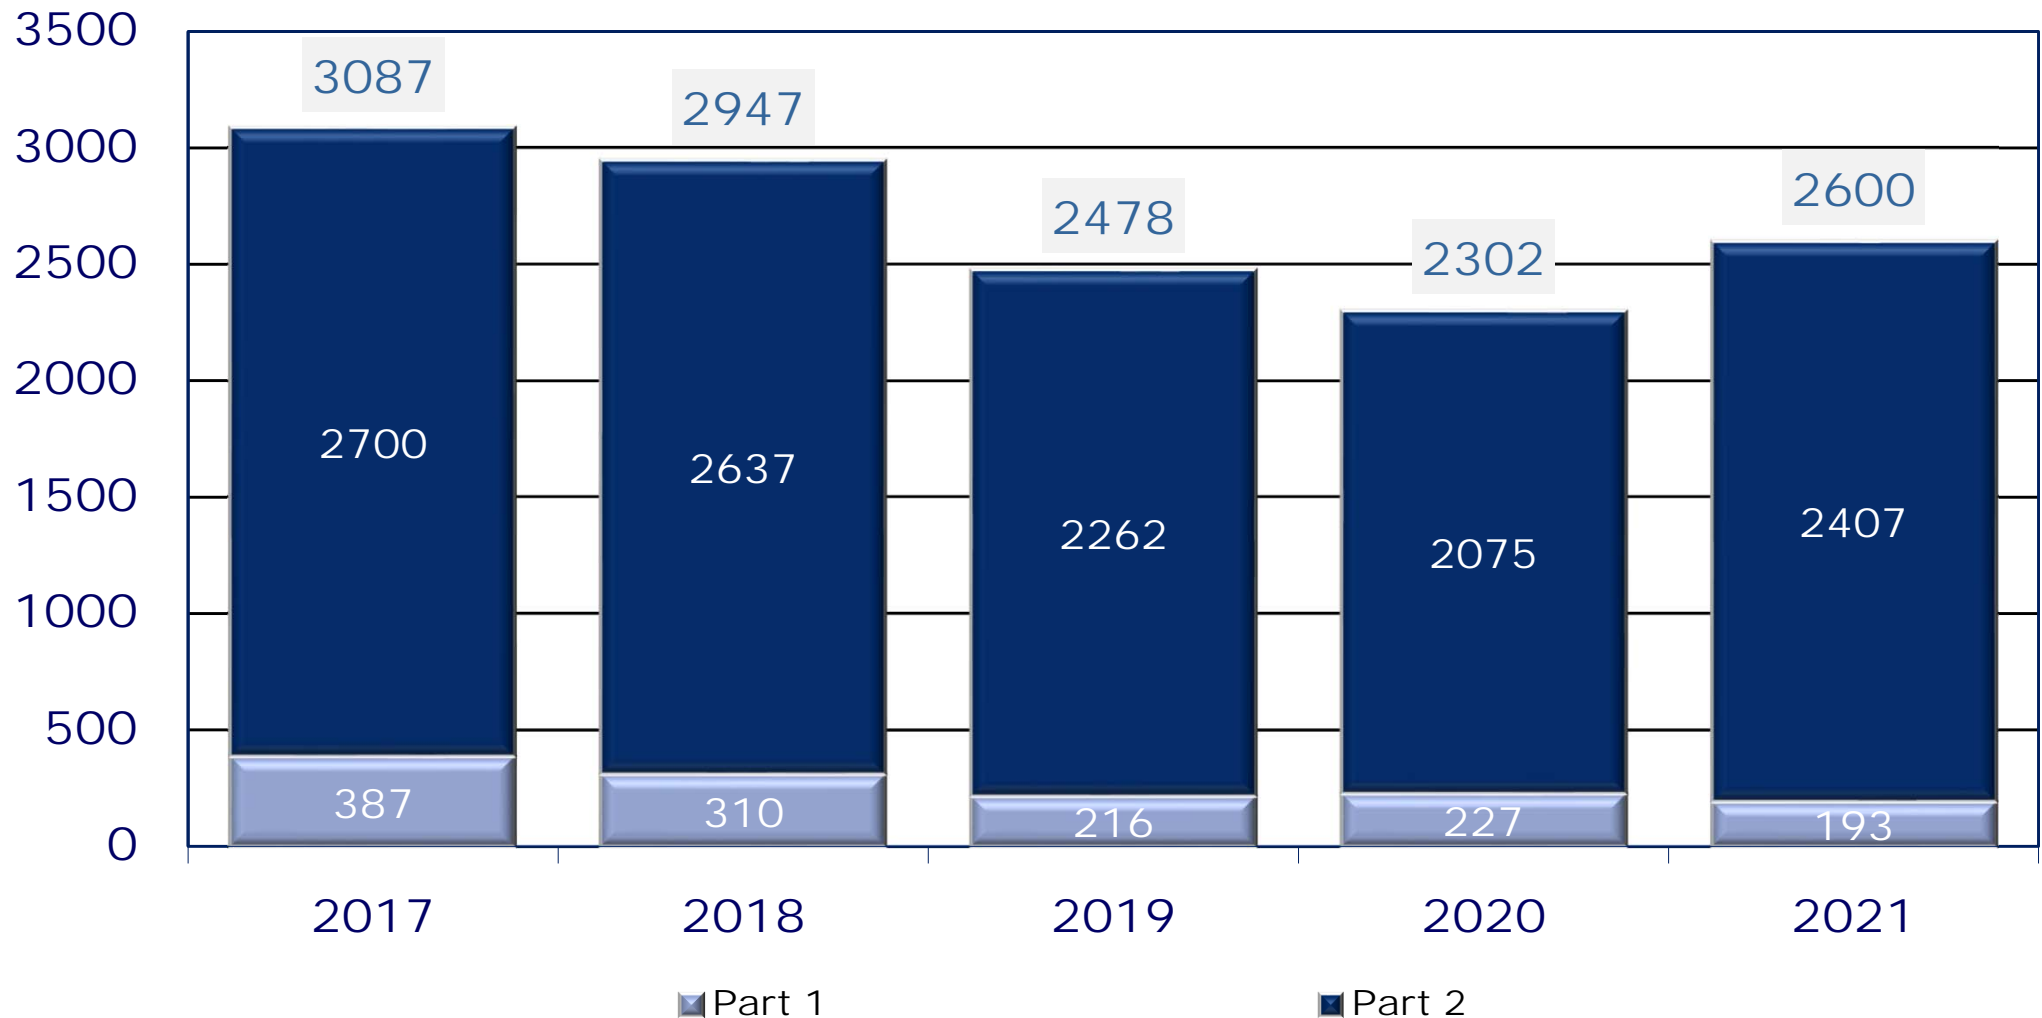

The 2021 statistics are preliminary counts of the original police incident reports and may vary from the final UCR (Uniform Crime Reporting) statistics published by the FBI.