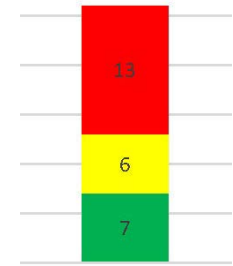

Picnic/Shade Structures

Group Shelter/Pavilion

Water Dog Park

Results of items preferred from April 25, 2018 Meeting according to: Red: Least Prefer. Yellow: Moderately Prefer. Green: Most Prefer

Public/Trail Art

Results of items preferred from April 25, 2018 Meeting according to: Red: Least Prefer. Yellow: Moderately Prefer. Green: Most Prefer

# Public Space Amenities

WATERFRONT ACCESSIBLE PLAZA

Waterfront Accessible Plaza

VEGETATED RIP RAP

Vegetated Rip Rap

Results of items preferred from April 25, 2018 Meeting according to: Red: Least Prefer. Yellow: Moderately Prefer. Green: Most Prefer