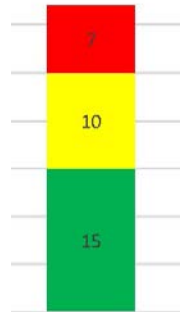

SWIMMING BEACH

Swimming Beach

Results of items preferred from April 25, 2018 Meeting according to: Red: Least Prefer. Yellow: Moderately Prefer. Green: Most Prefer