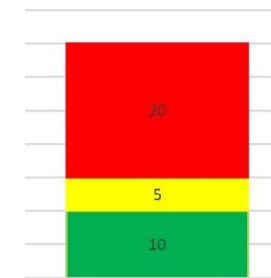

Public/Trail Art

Results of items preferred from April 25, 2018 Meeting according to: Red: Least Prefer. Yellow: Moderately Prefer. Green: Most Prefer

# Public Space Amenities

WATERFRONT ACCESSIBLE PLAZA

Waterfront Accessible Plaza

VEGETATED RIP RAP

Vegetated Rip Rap

Results of items preferred from April 25, 2018 Meeting according to: Red: Least Prefer. Yellow: Moderately Prefer. Green: Most Prefer