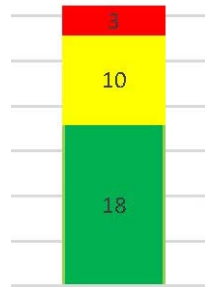

TRAIL BRIDGES

Trail Bridges