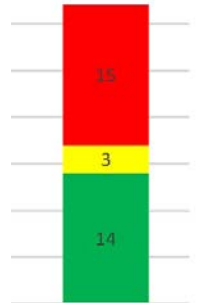

WATER DOG PARK

Water Dog Park

Results of items preferred from April 25, 2018 Meeting according to: Red: Least Prefer. Yellow: Moderately Prefer. Green: Most Prefer