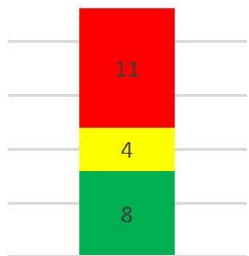

SOFTBALL / SOCCER COMPLEX

Softball/Soccer Complex