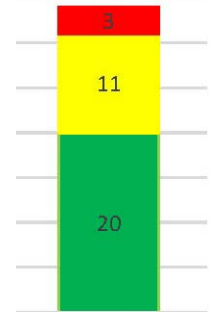

Commercial Character Adjacent Park

AMPHITHEATER

Amphitheater

Results of items preferred from April 25, 2018 Meeting according to: Red: Least Prefer. Yellow: Moderately Prefer. Green: Most Prefer