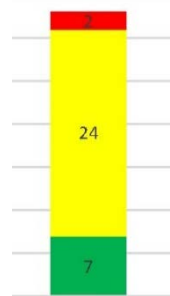

RIVER OVERLOOKS

River Overlook