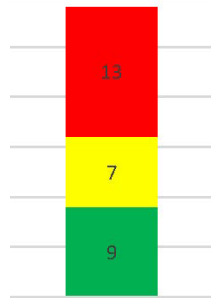

CHILDREN'S PLAY STRUCTURES

Children's Play Structures

Results of items preferred from April 25, 2018 Meeting according to: Red: Least Prefer. Yellow: Moderately Prefer. Green: Most Prefer